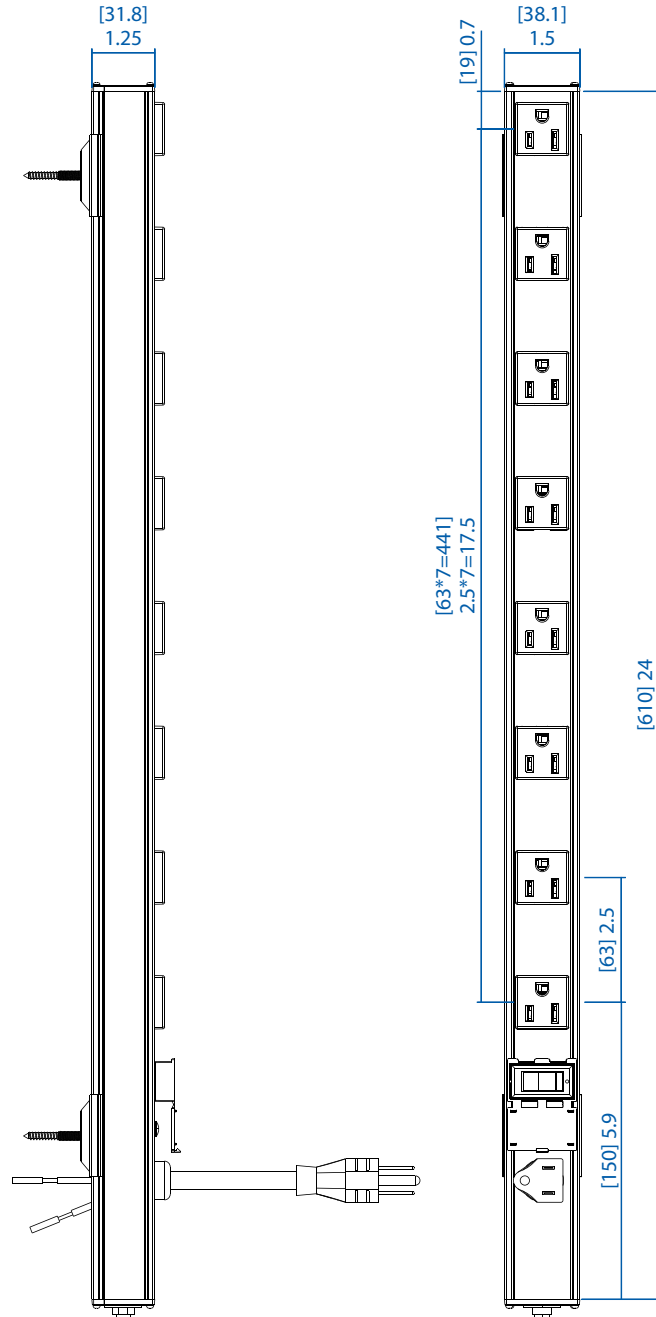

MODEL:

PS2408, PS240810, PS2408B

8-Outlet Power Strips

Dimensions: [mm] inches

We have a policy of continuous improvement. Specifications are subject to change without notice. Photos and illustrations may differ slightly from actual products.