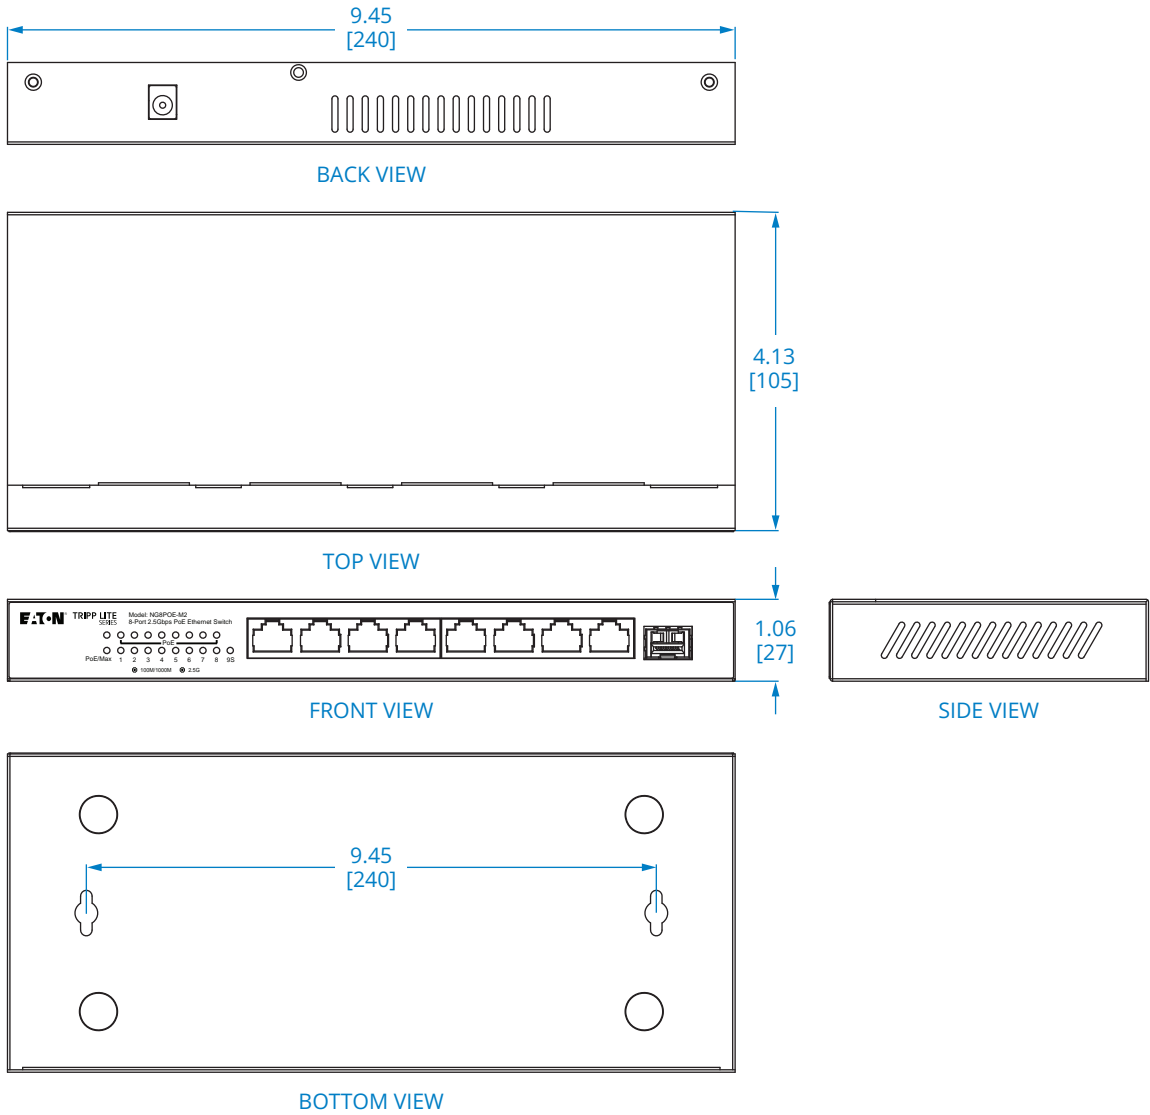

# Tripp Lite series 8-Port 2.5 Gbps Desktop Gigabit Ethernet Unmanaged Switch (NG8POE-M2)

Learn more at [Tripplite.Eaton.com](https://Tripplite.Eaton.com)

Dimensions: INCHES [mm]

**Eaton**  
1000 Eaton Boulevard  
Cleveland, OH 44122  
United States  
Eaton.com