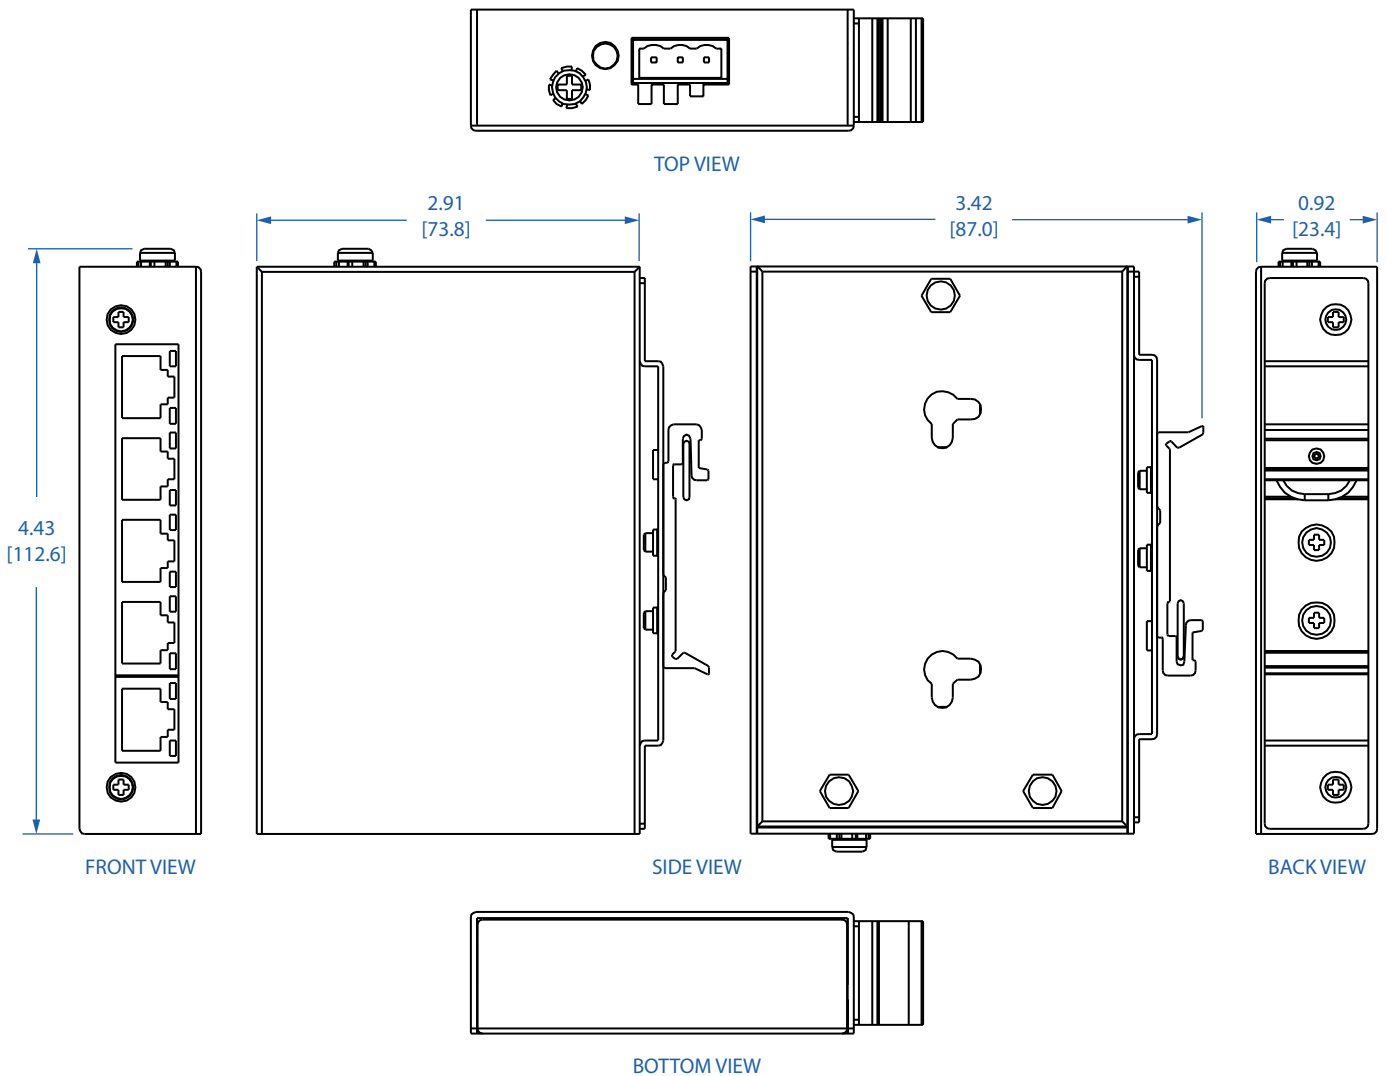

Tripp Lite series 5-Port Unmanaged Industrial Ethernet Switch - 10/100 Mbps, TAA (NFI-U05A)

Dimensions: INCHES [mm]

Learn more at [Tripplite.Eaton.com](https://www.triplite.com)