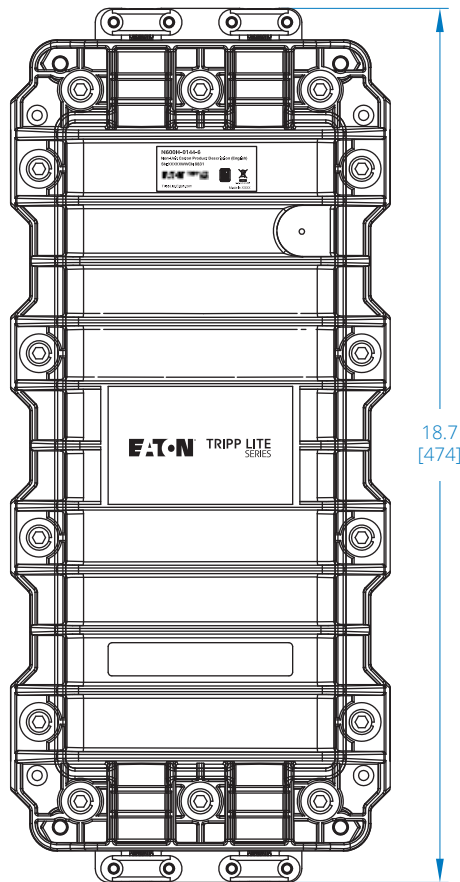

Fiber Splice Horizontal Enclosure - 6 Splicing Trays, 144 Fiber Capacity, IP68 Rated (N600H-0144-6)

Enclosure

FRONT VIEW

BOTTOM VIEW

Dimensions: INCHES [mm]

Powering Business Worldwide

Splicing Tray

Dimensions: INCHES [mm]