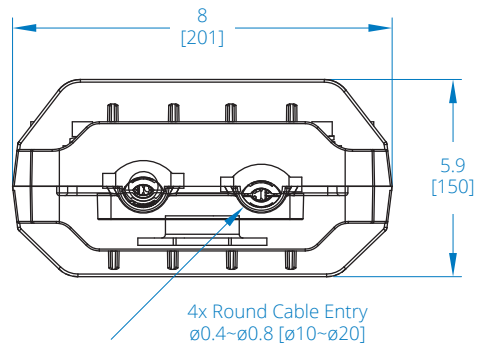

Fiber Splice Horizontal Enclosure - 6 Splicing Trays, 144 Fiber Capacity, IP68 Rated (N600H-0144-6)

Enclosure

FRONT VIEW

BOTTOM VIEW

Dimensions: INCHES [mm]

Powering Business Worldwide

Splicing Tray

Dimensions: INCHES [mm]