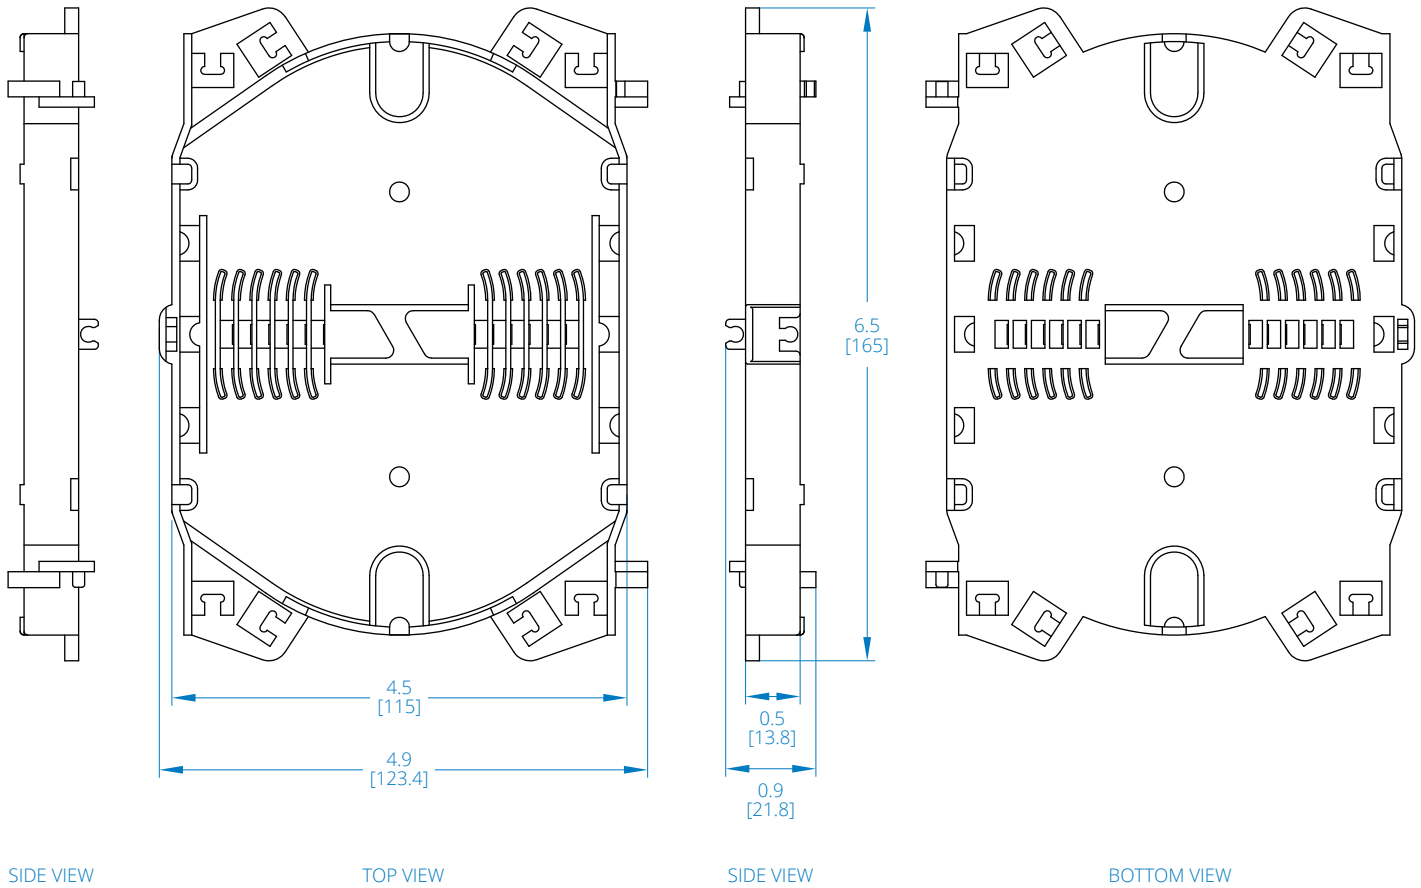

Fiber Splice Horizontal Enclosure - 6 Splicing Trays, 144 Fiber Capacity, IP68 Rated (N600H-0144-6)

Enclosure

FRONT VIEW

BOTTOM VIEW

Dimensions: INCHES [mm]

Powering Business Worldwide

Splicing Tray

Dimensions: INCHES [mm]