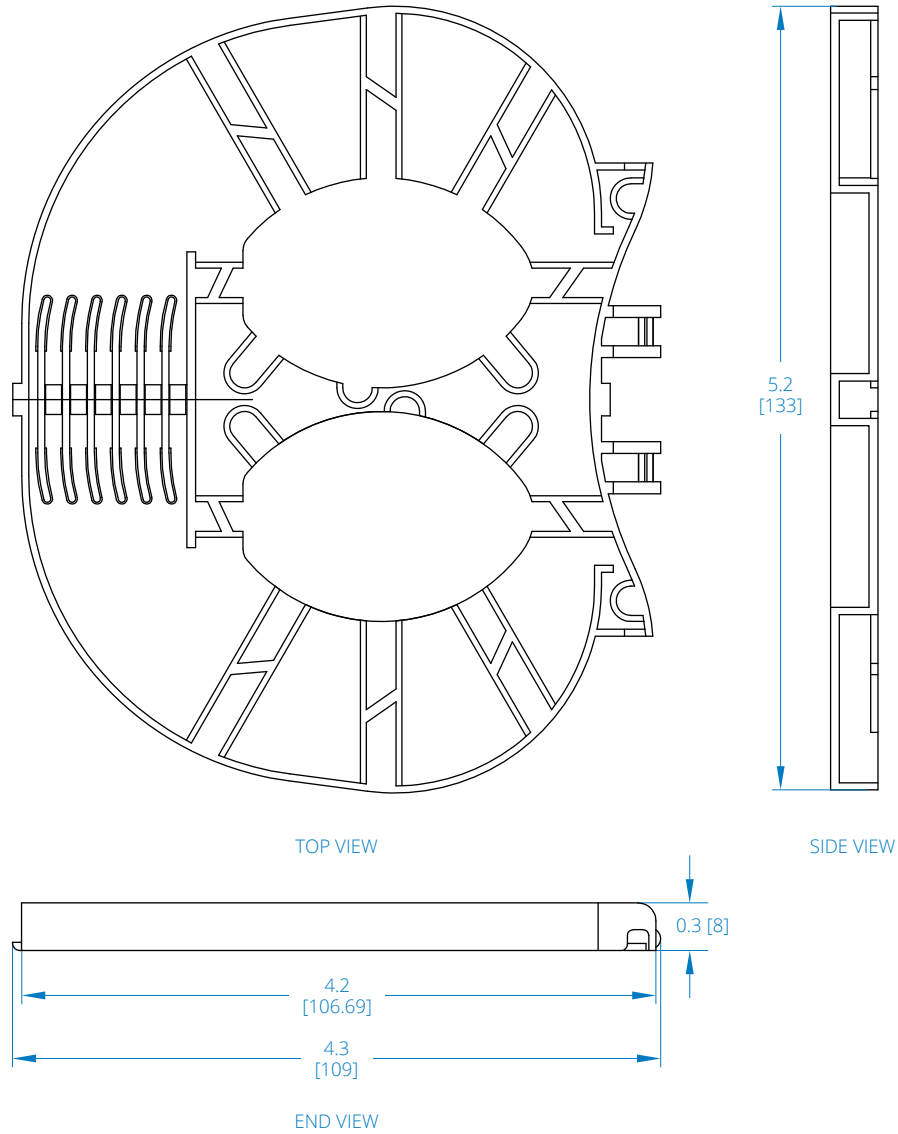

Fiber Splice Dome Enclosure - 54 Splicing Trays, 648 Fiber Capacity, IP68 Rated (N600D-0648-54)

Closure Assembly

Dimensions: INCHES [mm]

FRONT VIEW

BOTTOM VIEW

Powering Business Worldwide

Splice Tray

Dimensions: INCHES [mm]