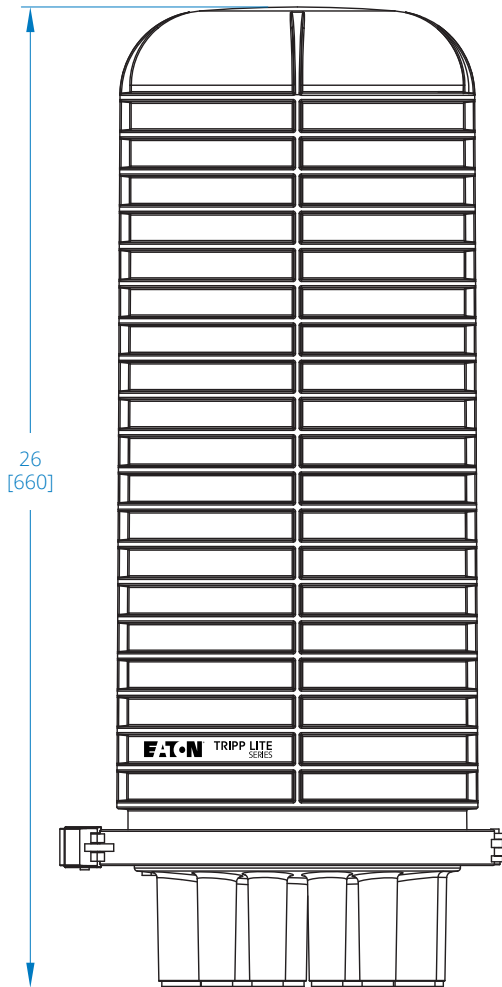

Fiber Splice Dome Enclosure - 54 Splicing Trays, 648 Fiber Capacity, IP68 Rated (N600D-0648-54)

Closure Assembly

Dimensions: INCHES [mm]

FRONT VIEW

BOTTOM VIEW

Powering Business Worldwide

Splice Tray

Dimensions: INCHES [mm]