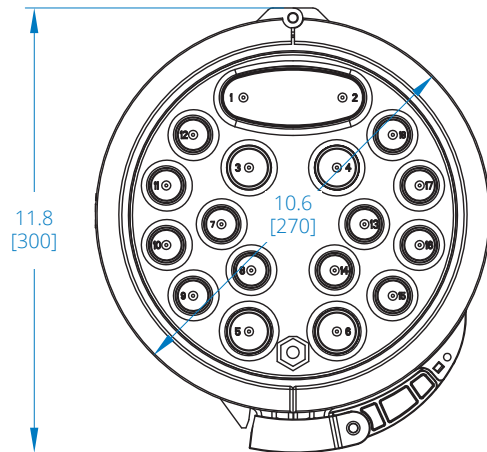

Fiber Splice Dome Enclosure - 54 Splicing Trays, 648 Fiber Capacity, IP68 Rated (N600D-0648-54)

Closure Assembly

Dimensions: INCHES [mm]

FRONT VIEW

BOTTOM VIEW

Powering Business Worldwide

Splice Tray

Dimensions: INCHES [mm]