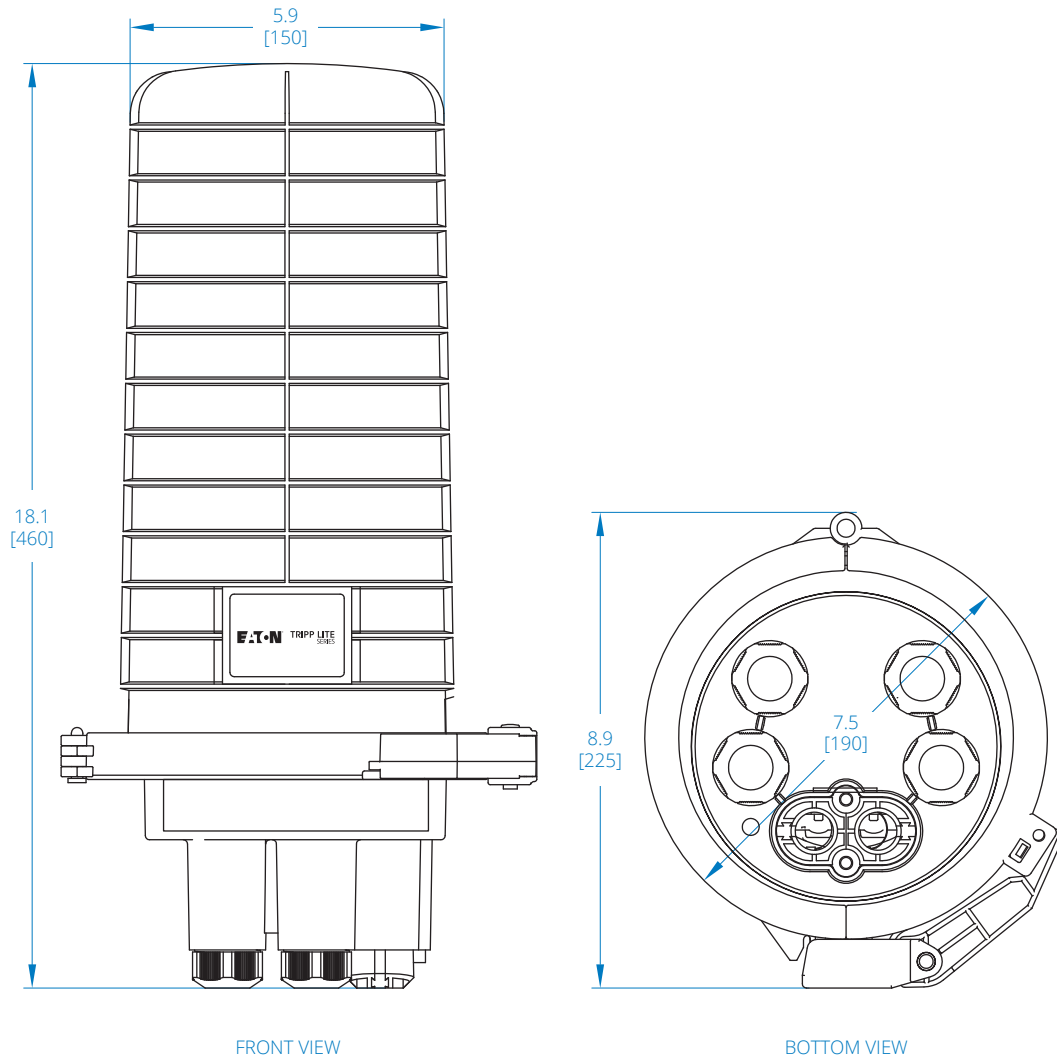

Fiber Splice Dome Enclosure - 6 Splicing Trays, 576 Fiber Capacity, IP68 Rated (N600D-0576-6)

Closure Assembly

Dimensions: INCHES [mm]

Powering Business Worldwide

Splice Tray

Dimensions: INCHES [mm]

Learn more at [Tripplite.Eaton.com](https://www.Tripplite.Eaton.com)