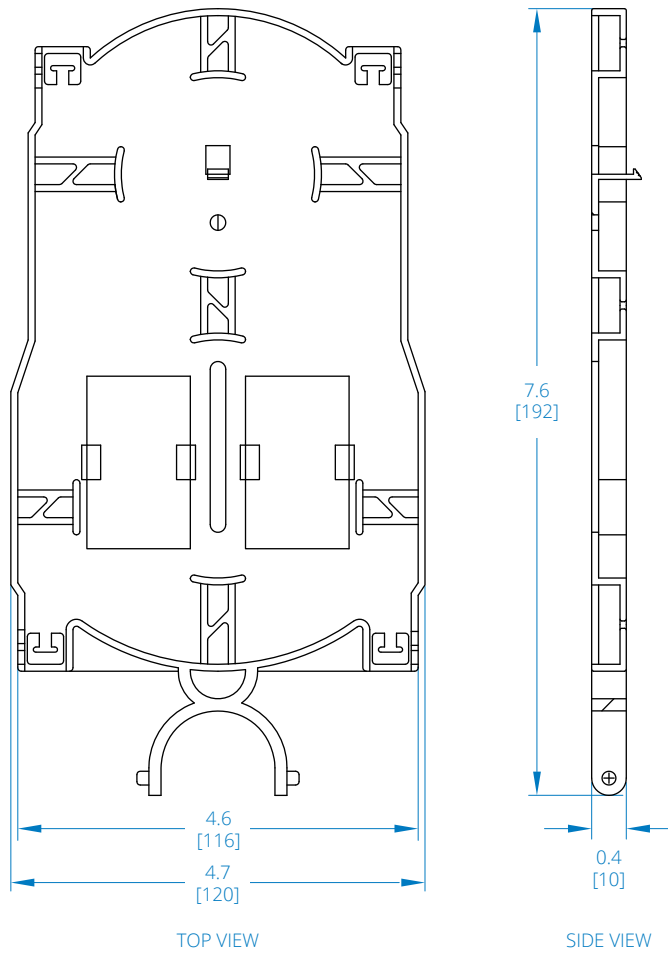

Fiber Splice Dome Enclosure - 6 Splicing Trays, 576 Fiber Capacity, IP68 Rated (N600D-0576-6)

Closure Assembly

Dimensions: INCHES [mm]

Powering Business Worldwide

Splice Tray

Dimensions: INCHES [mm]

Learn more at [Tripplite.Eaton.com](https://www.Tripplite.Eaton.com)