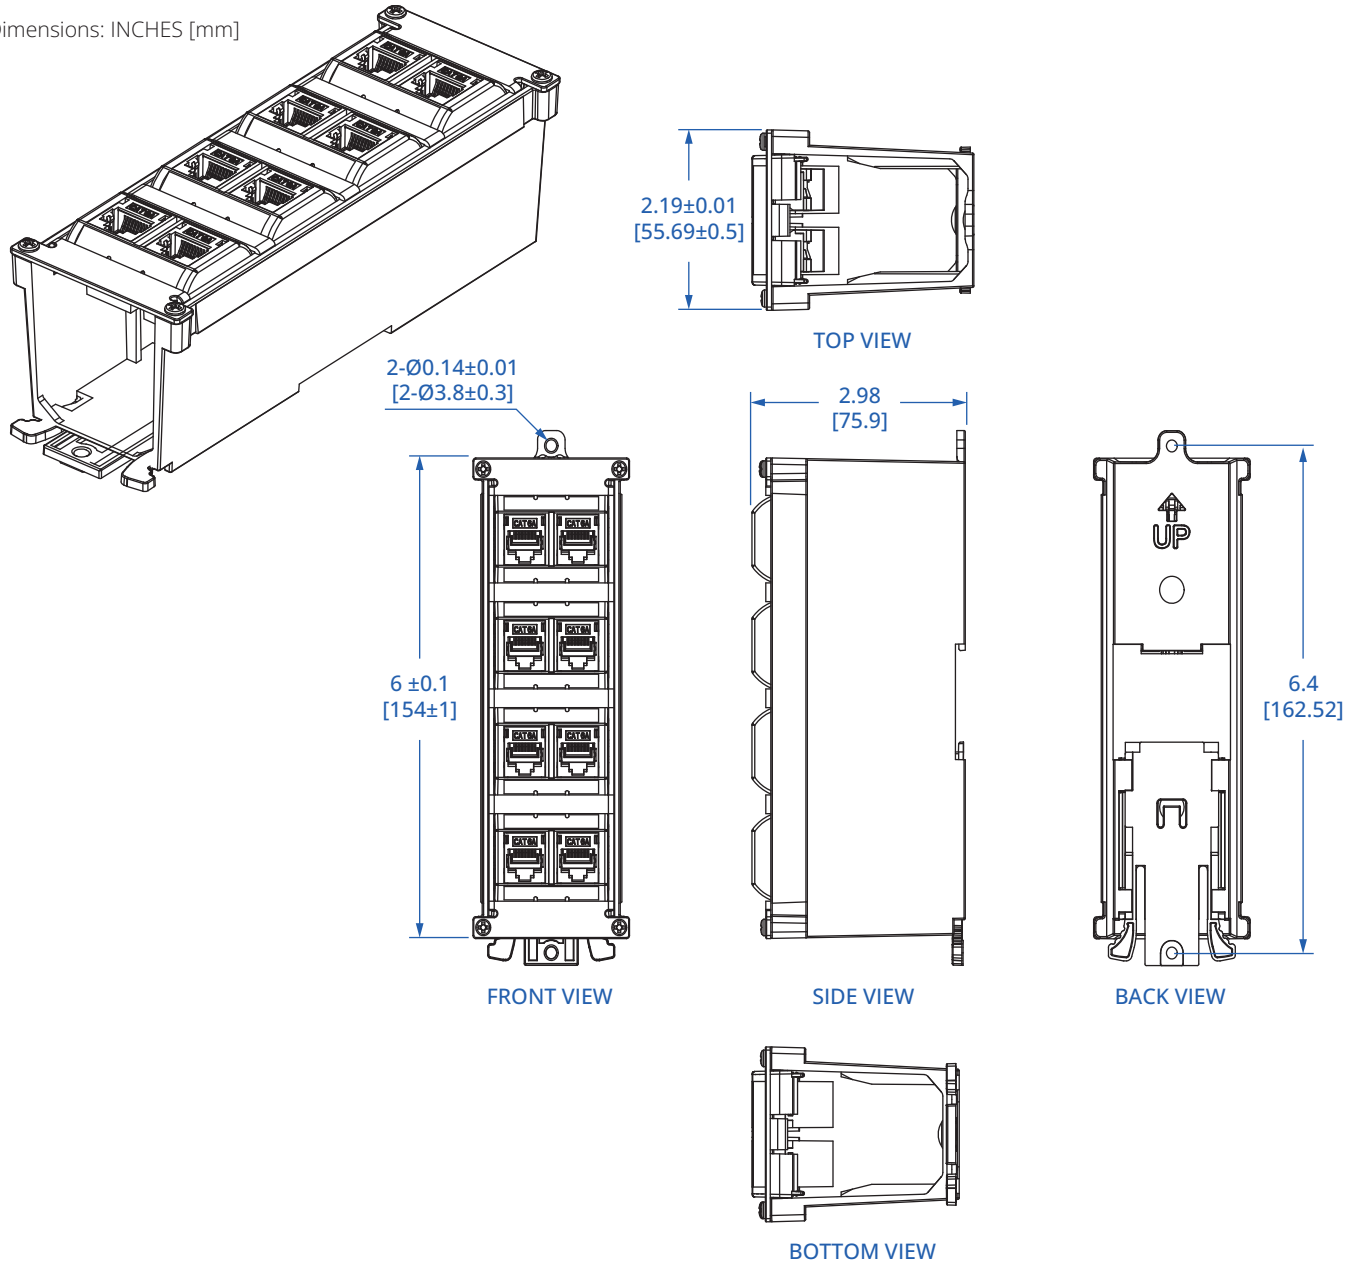

Port Metal Shielded DIN-Rail Mount Preloaded Keystone Patch Panel with Grounding (N063-008-6A-SH)

Dimensions: INCHES [mm]

Learn more at [Tripplite.Eaton.com](https://www.triplite.com)