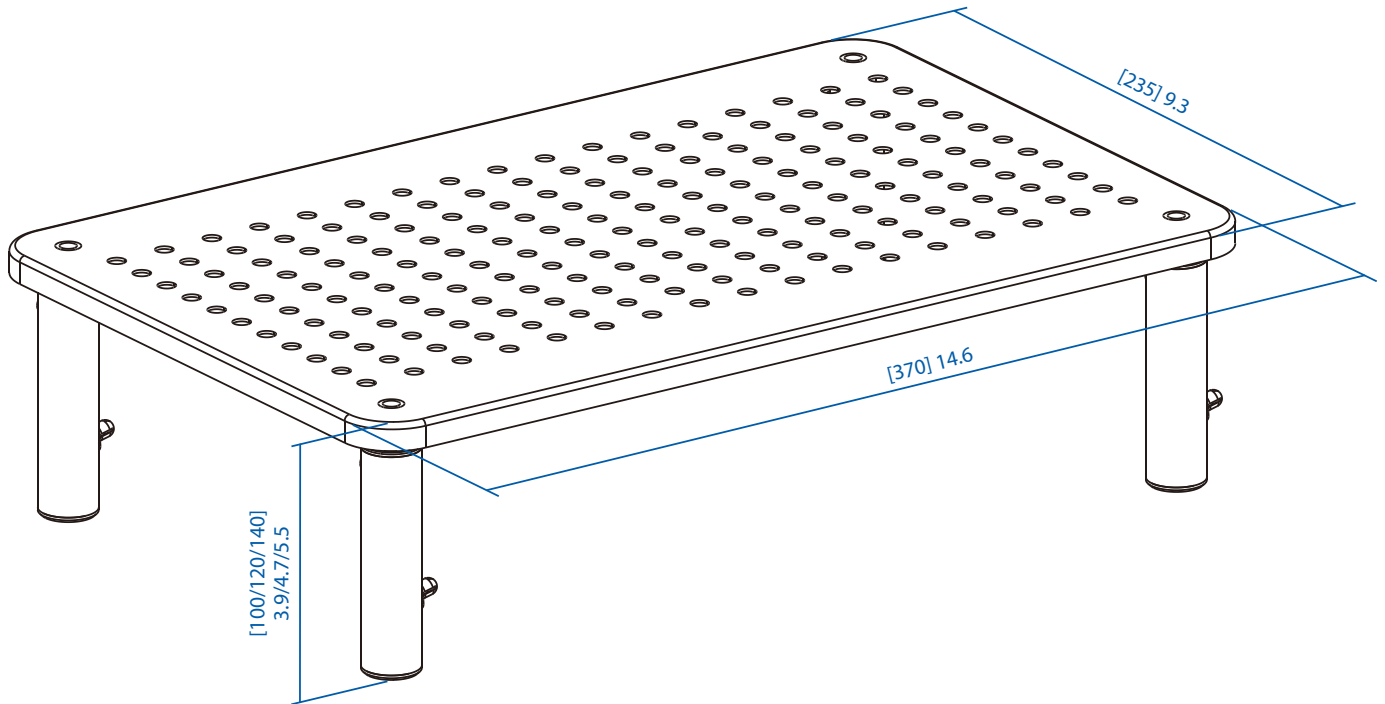

MODEL:

MR1411M

Height-Adjustable Monitor Riser for Desktops

Dimensions: [mm] inches

We have a policy of continuous improvement. Specifications are subject to change without notice. Photos and illustrations may differ slightly from actual products.