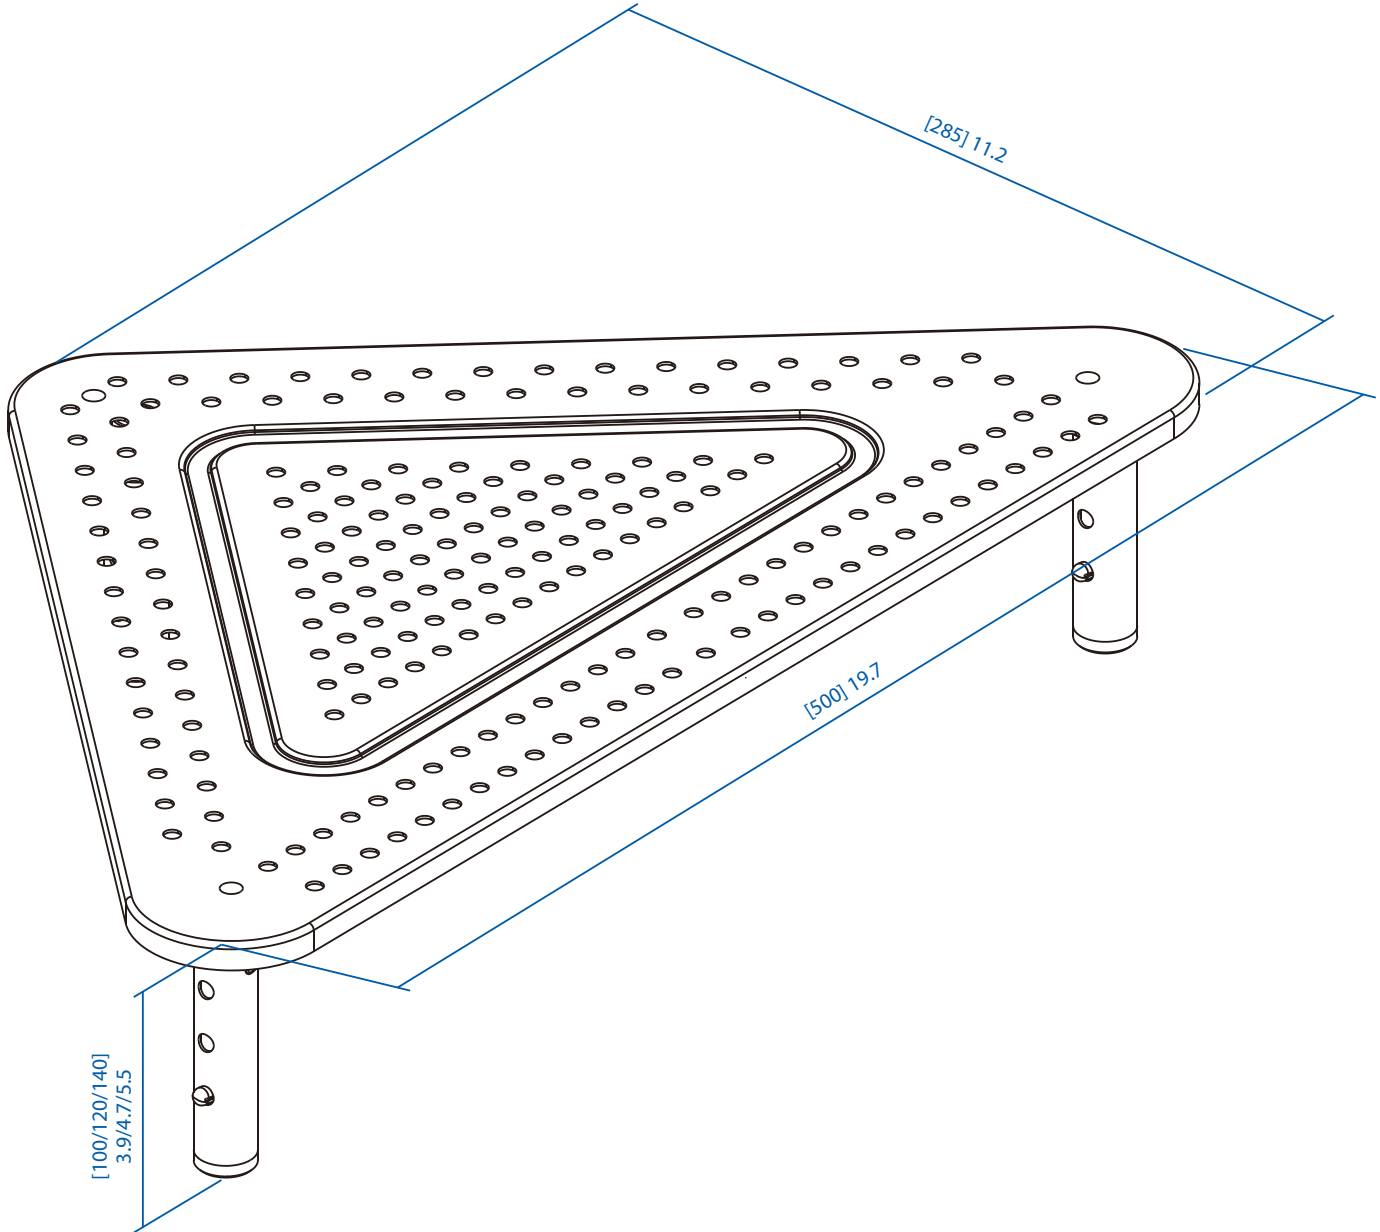

MODEL:

MR1220M

Height-Adjustable Monitor Riser for Desktops

Dimensions: [mm] inches

We have a policy of continuous improvement. Specifications are subject to change without notice. Photos and illustrations may differ slightly from actual products.