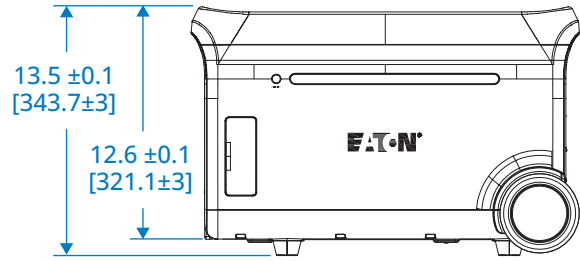

# 3000W Lithium-Ion Power Station with Expansion Port (GC3000L)

TOP VIEW

SIDE VIEW

FRONT VIEW

SIDE VIEW

BOTTOM VIEW

Dimensions: INCHES [mm]

**Eaton**  
1000 Eaton Boulevard  
Cleveland, OH 44122  
United States  
Eaton.com