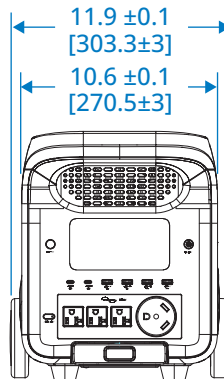

# 3000W Lithium-Ion Power Station with Expansion Port (GC3000L)

TOP VIEW

SIDE VIEW

FRONT VIEW

SIDE VIEW

BOTTOM VIEW

Dimensions: INCHES [mm]

**Eaton**  
1000 Eaton Boulevard  
Cleveland, OH 44122  
United States  
Eaton.com