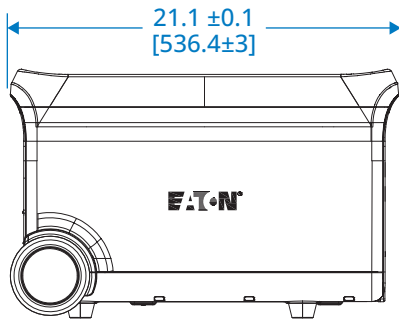

# 3000W Lithium-Ion Power Station with Expansion Port (GC3000L)

TOP VIEW

SIDE VIEW

FRONT VIEW

SIDE VIEW

BOTTOM VIEW

Dimensions: INCHES [mm]

**Eaton**  
1000 Eaton Boulevard  
Cleveland, OH 44122  
United States  
Eaton.com