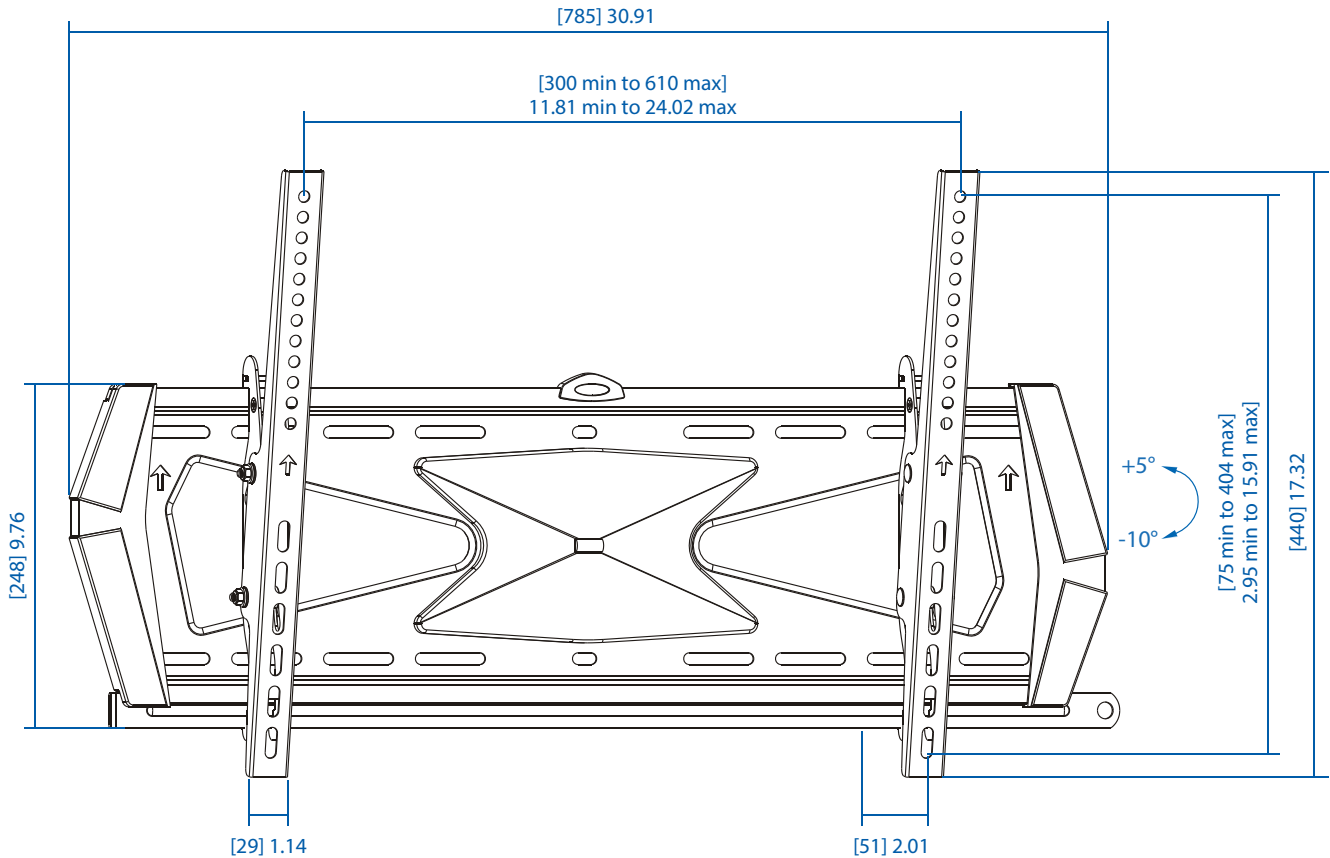

MODEL:

DWTSC3780MUL

Heavy-Duty Tilt Security Wall Mount for 37" to 80" Displays

Dimensions: [mm] inches

We have a policy of continuous improvement. Specifications are subject to change without notice. Photos and illustrations may differ slightly from actual products.