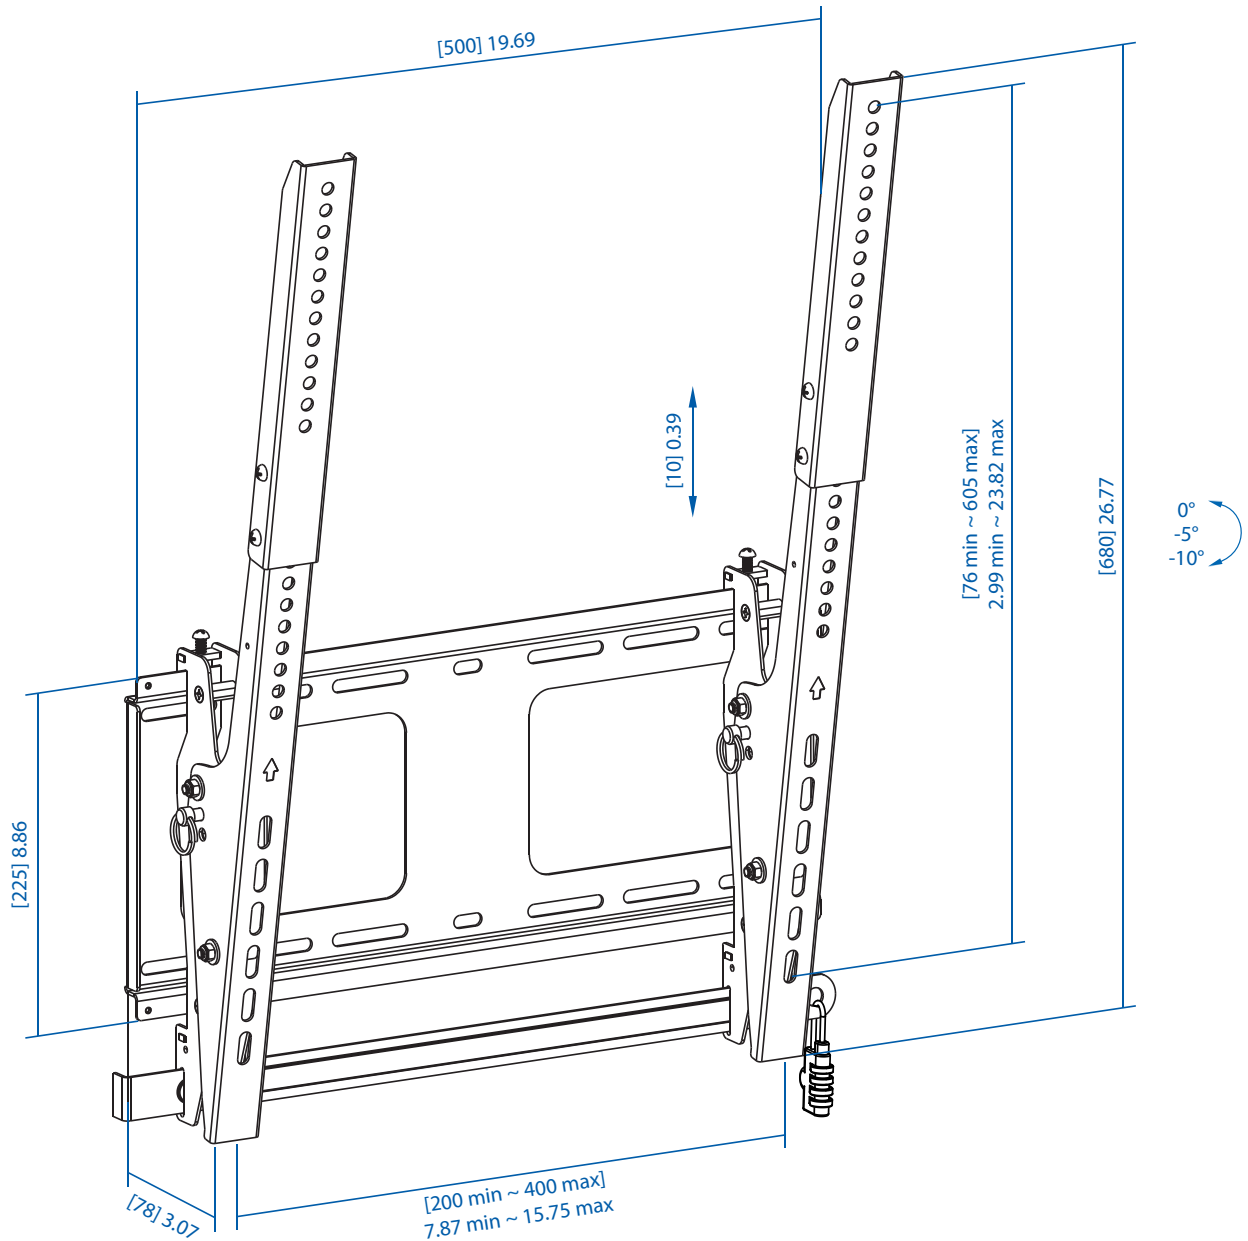

MODEL:

# DWTPSC4555M

## Heavy-Duty Tilt Security Wall Mount for 45" to 55" Displays

Dimensions: [mm] inches

We have a policy of continuous improvement. Specifications are subject to change without notice. Photos and illustrations may differ slightly from actual products.