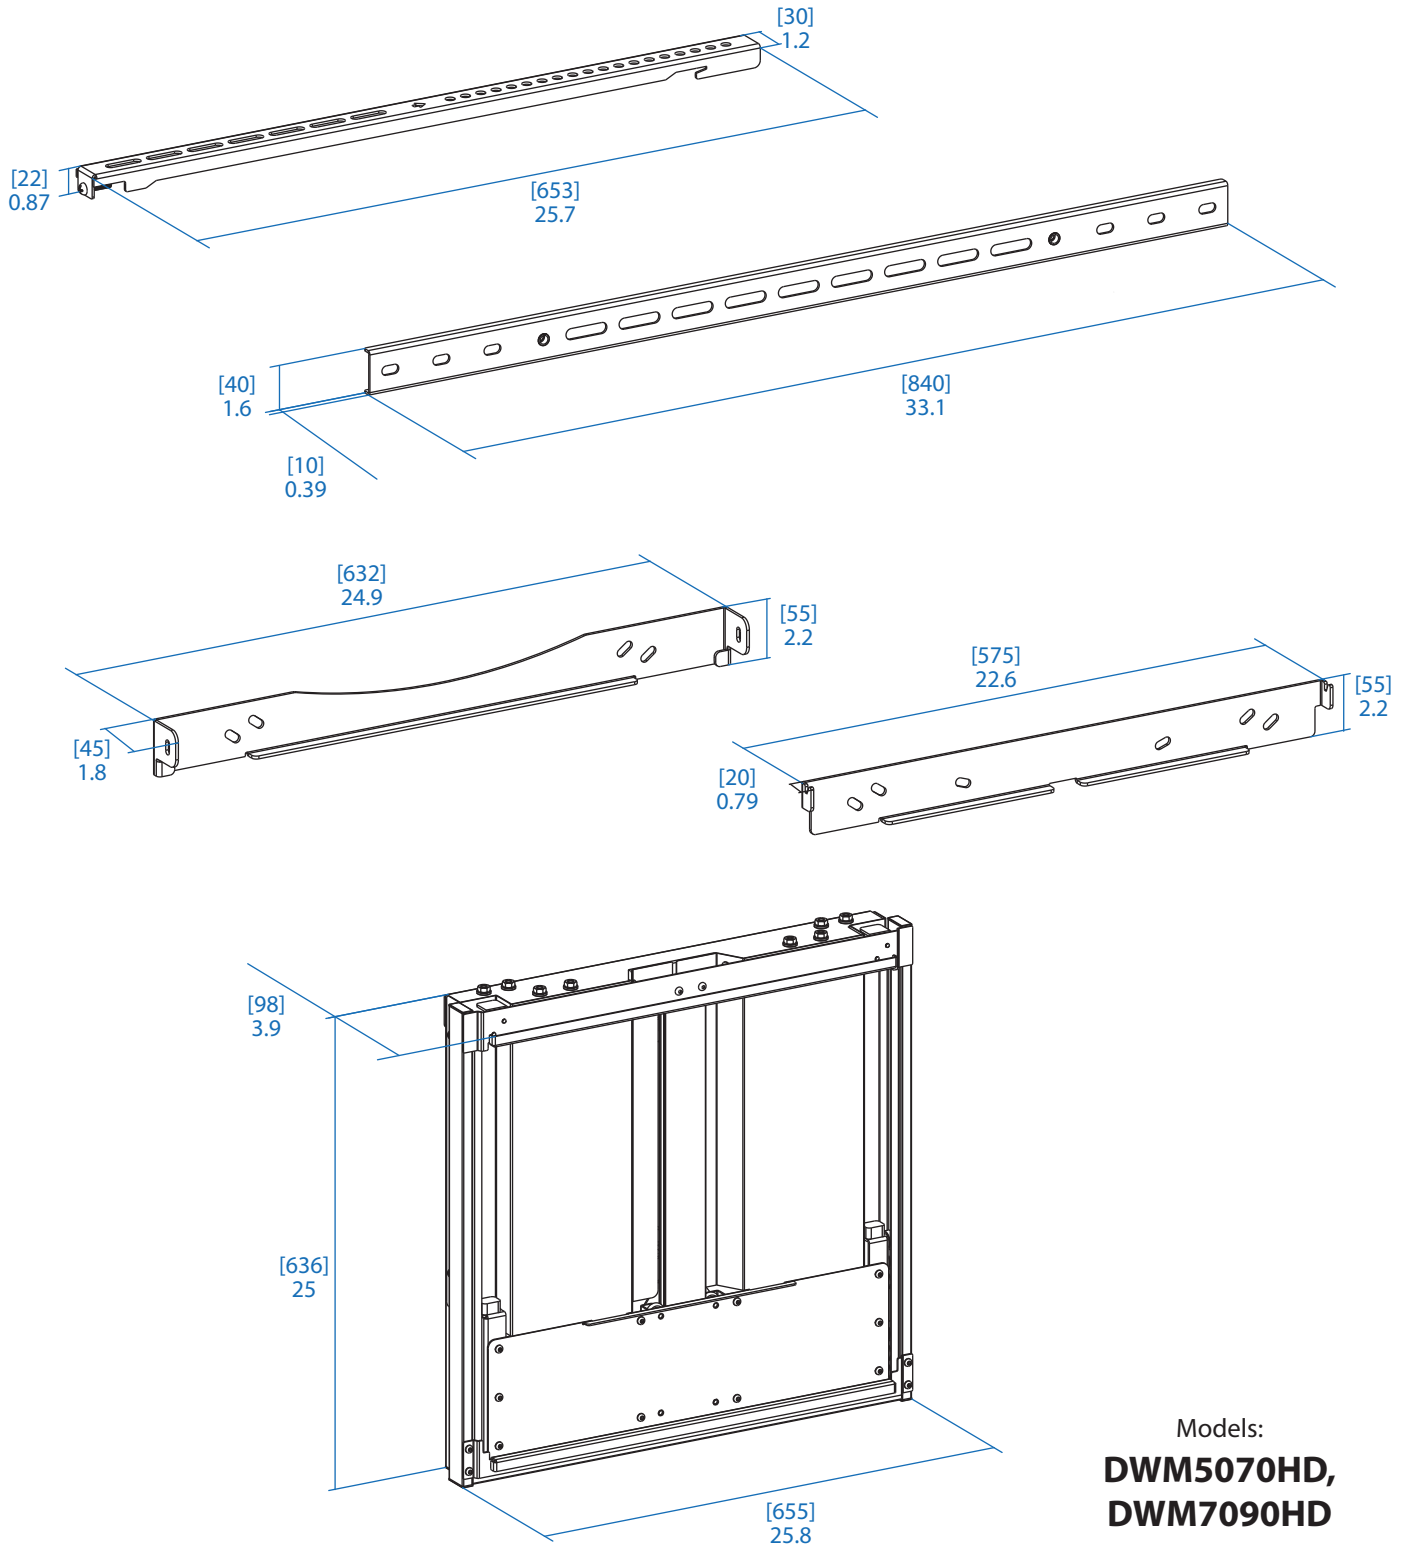

MODELS:

DWM5070HD, DWM7090HD

Height-Adjustable Wall Mount for 50" to 70" or 70" to 90" Displays

SEE NEXT PAGE FOR DETAILED UNIT MEASUREMENTS

TRIPP-LITE
by **EAT·N**

Dimensions: [mm] inches

Dimensions: [mm] inches

We have a policy of continuous improvement. Specifications are subject to change without notice. Photos and illustrations may differ slightly from actual products.

Models:
DWM5070HD,
DWM7090HD

TRIPP-LITE
 by **EATON**