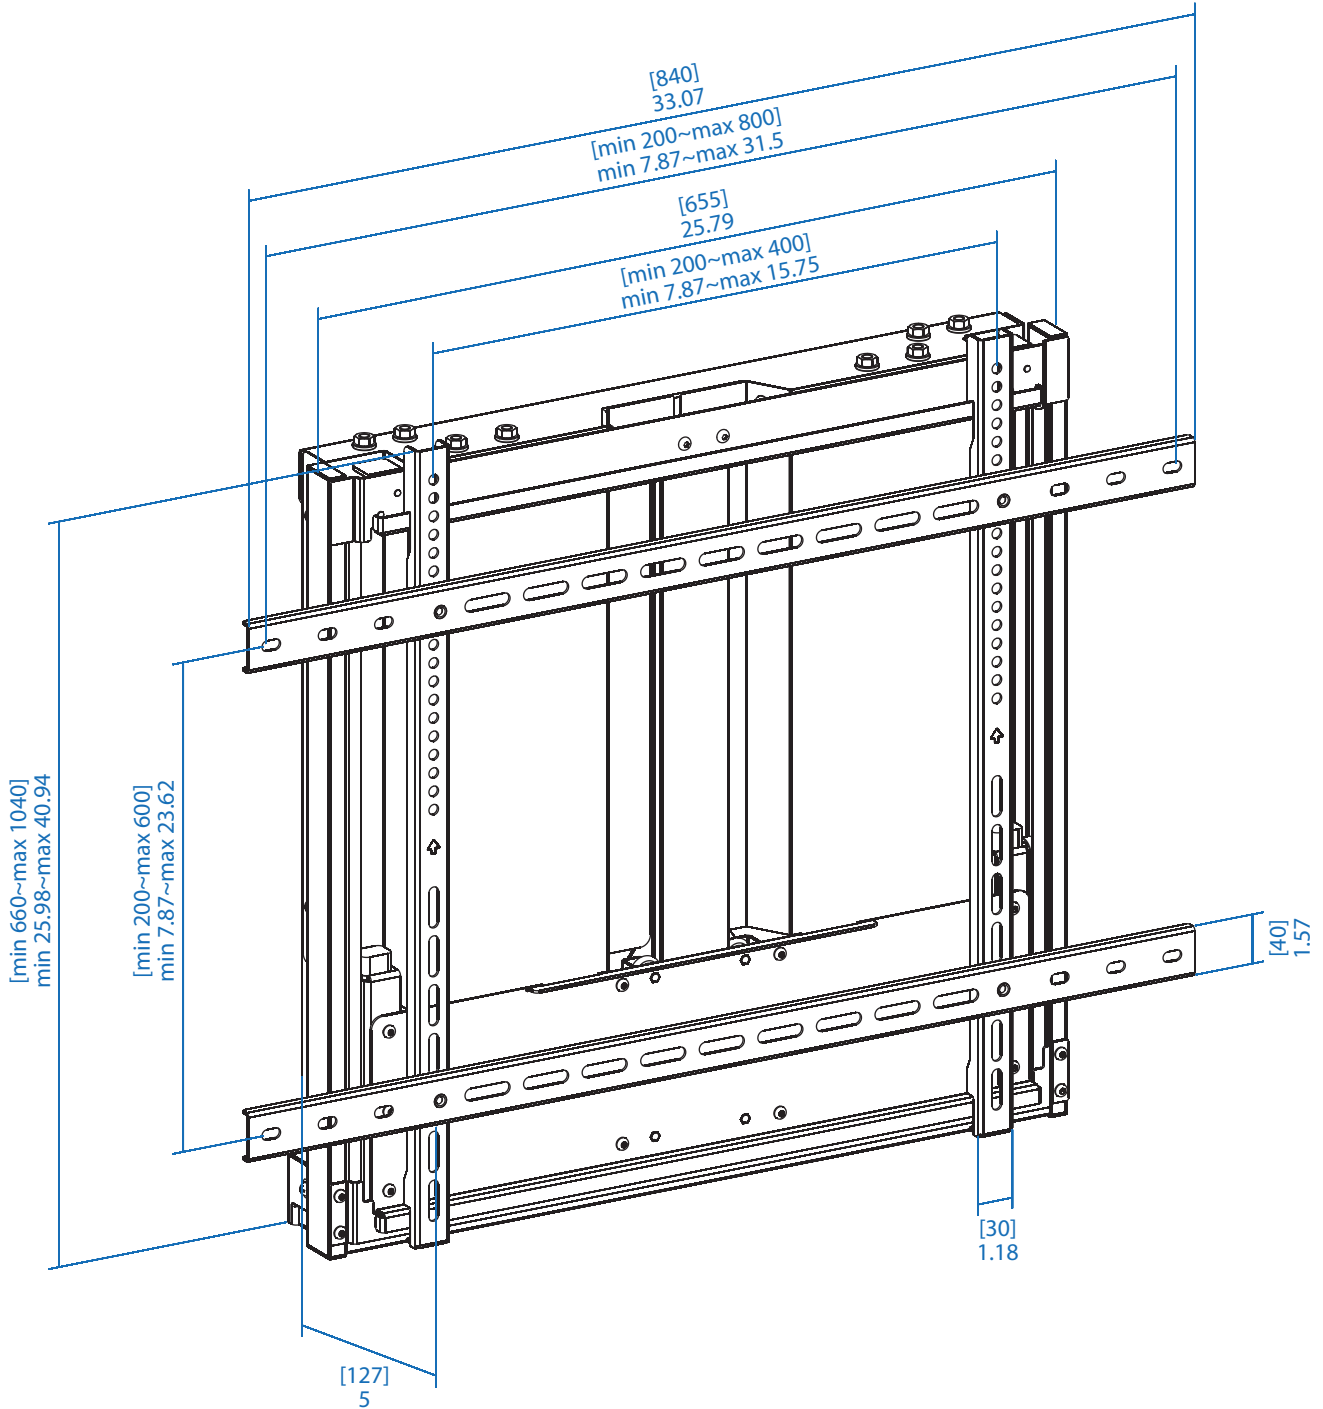

MODELS:

DWM5070HD, DWM7090HD

Height-Adjustable Wall Mount for 50" to 70" or 70" to 90" Displays

SEE NEXT PAGE FOR DETAILED UNIT MEASUREMENTS

TRIPP-LITE
by **EAT·N**

Dimensions: [mm] inches

Dimensions: [mm] inches

We have a policy of continuous improvement. Specifications are subject to change without notice. Photos and illustrations may differ slightly from actual products.

Models:
DWM5070HD,
DWM7090HD

TRIPP-LITE
 by **EATON**