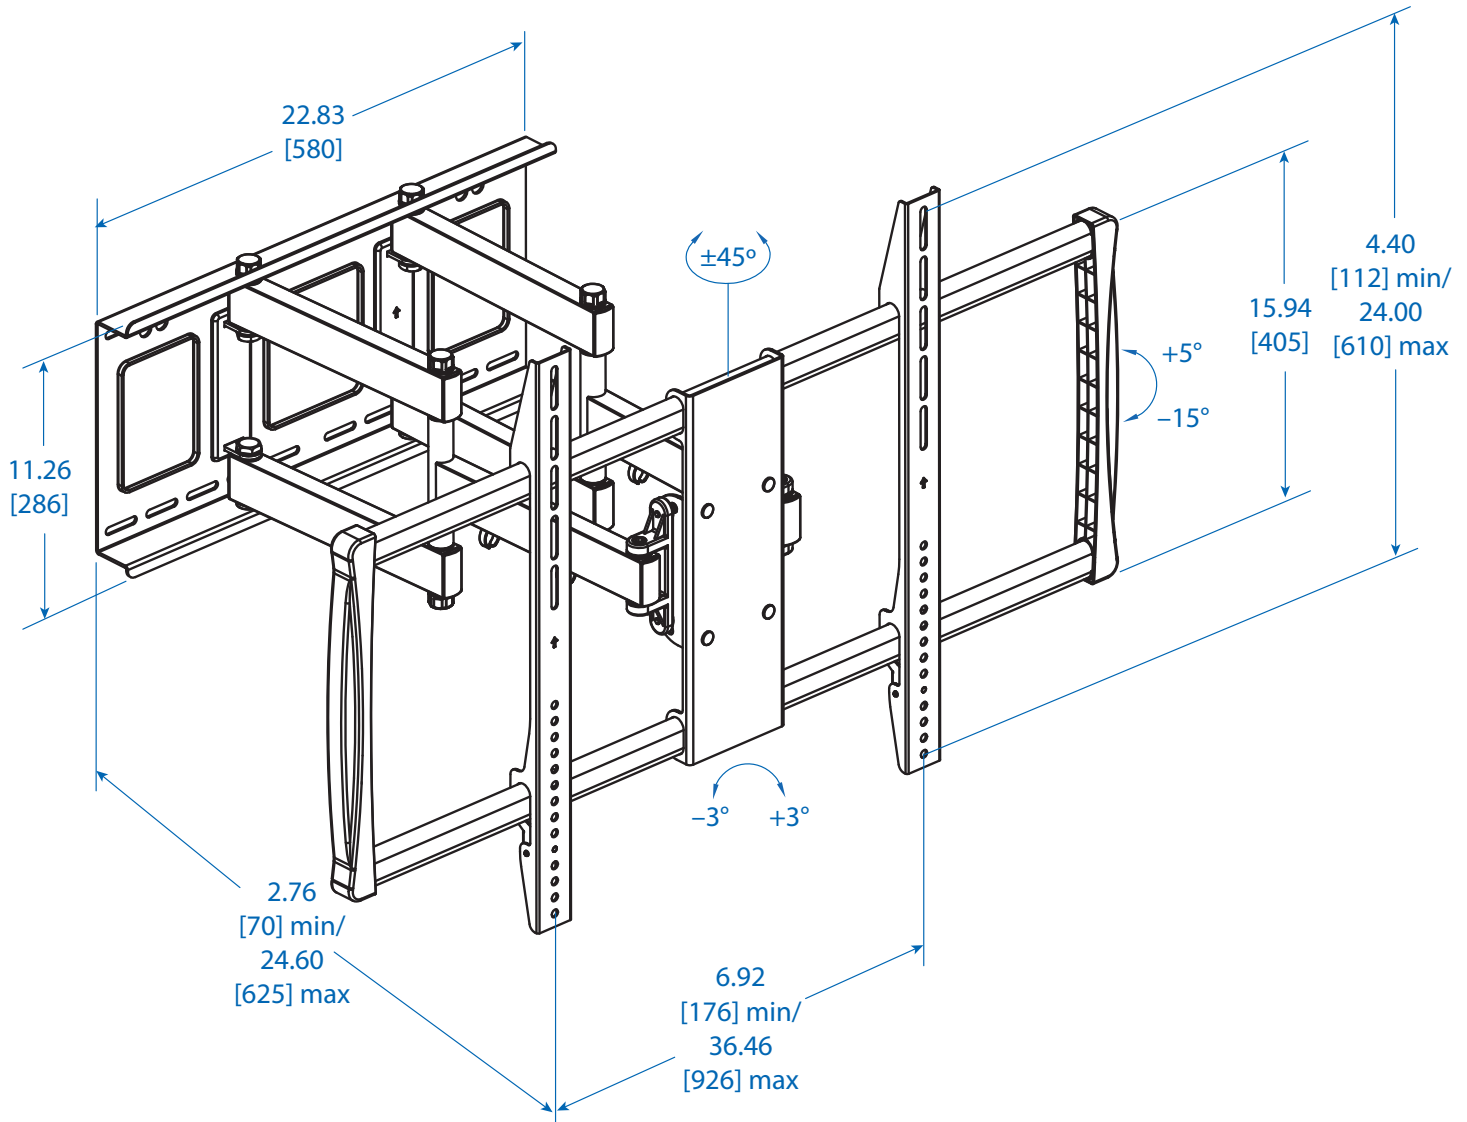

MODEL:

DWM60100XX

Pop-Out Video Wall Mount for 60" to 100" Displays

Dimensions: inches [mm]

We have a policy of continuous improvement. Specifications are subject to change without notice. Photos and illustrations may differ slightly from actual products.