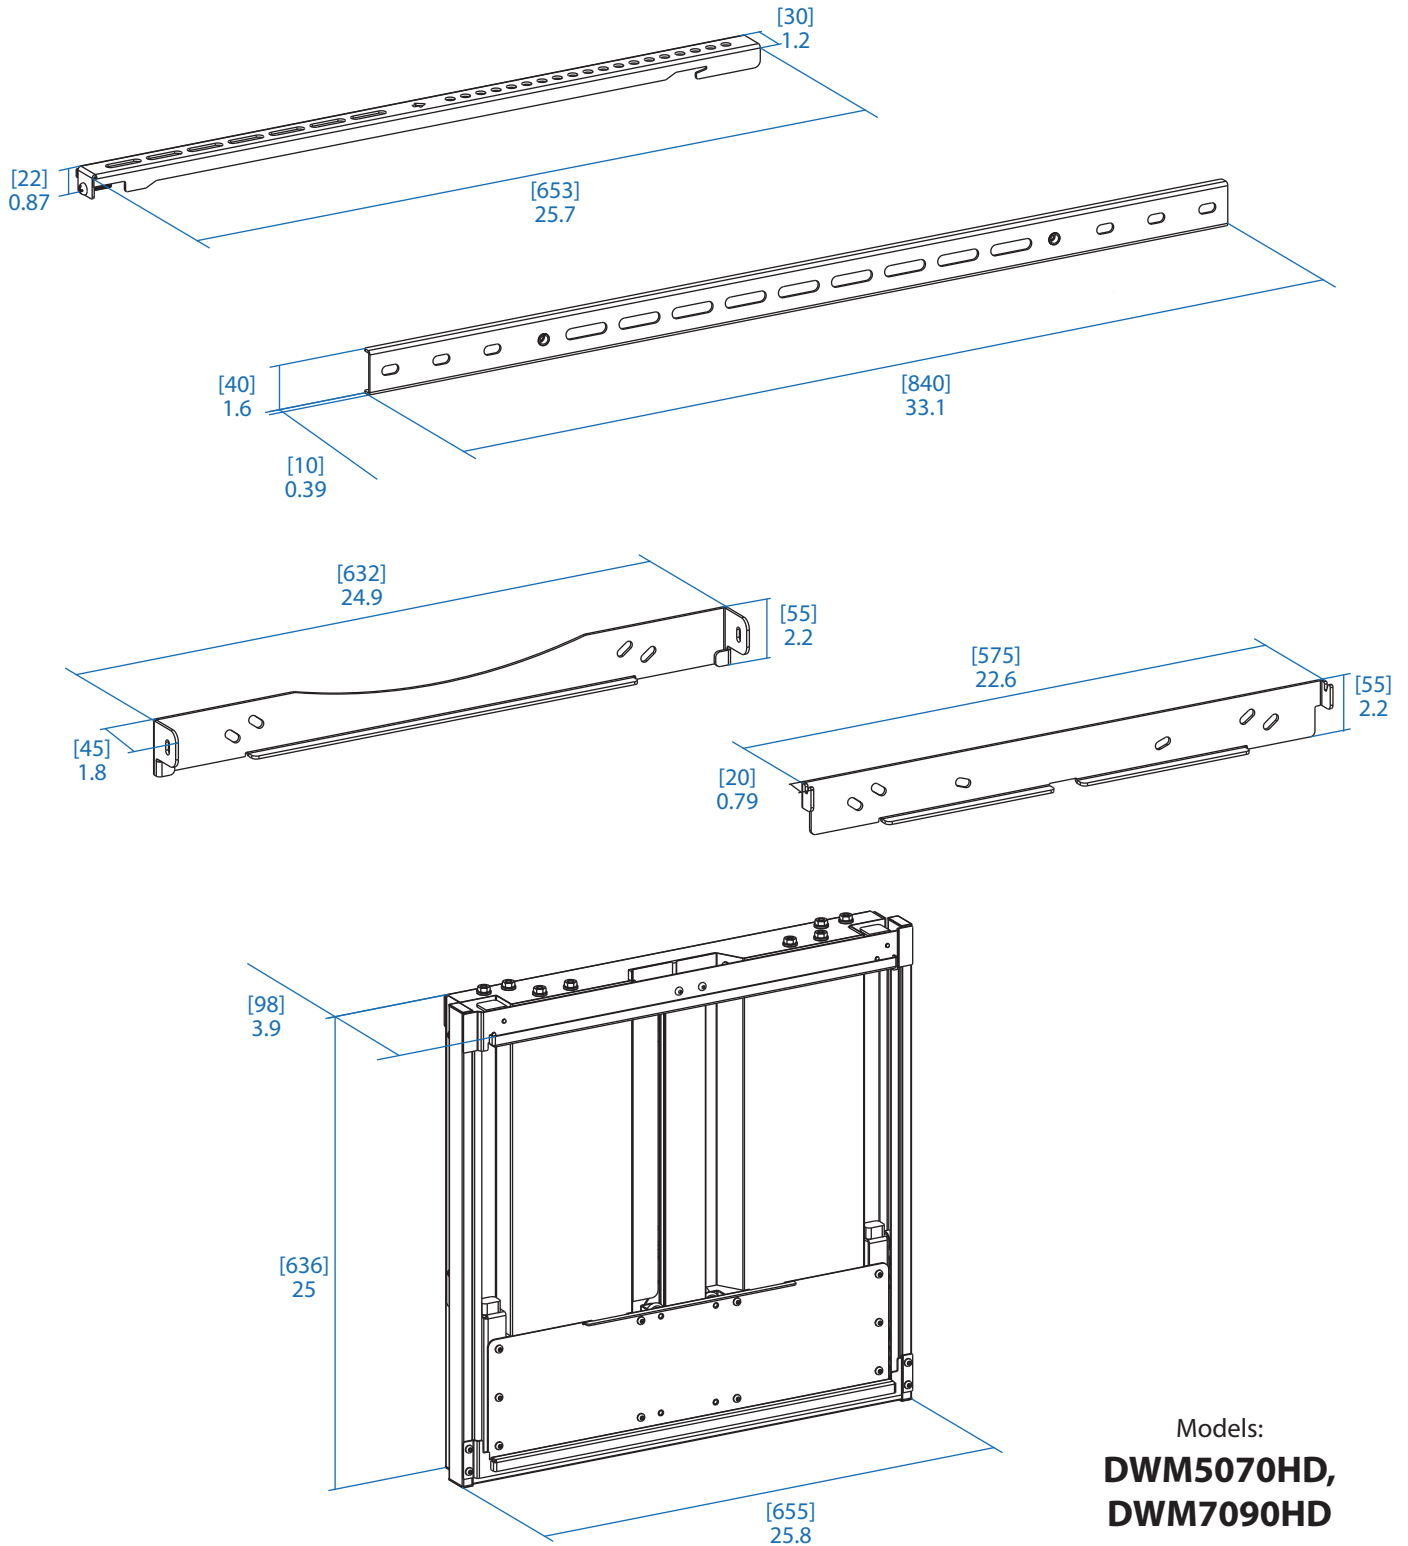

MODELS:

DWM5070HD, DWM7090HD

Height-Adjustable Wall Mount for 50" to 70" or 70" to 90" Displays

SEE NEXT PAGE FOR DETAILED UNIT MEASUREMENTS

TRIPP-LITE
by **EAT•N**

Dimensions: [mm] inches

Dimensions: [mm] inches

We have a policy of continuous improvement. Specifications are subject to change without notice. Photos and illustrations may differ slightly from actual products.

Models:
DWM5070HD,
DWM7090HD

TRIPP-LITE
 by **EATON**