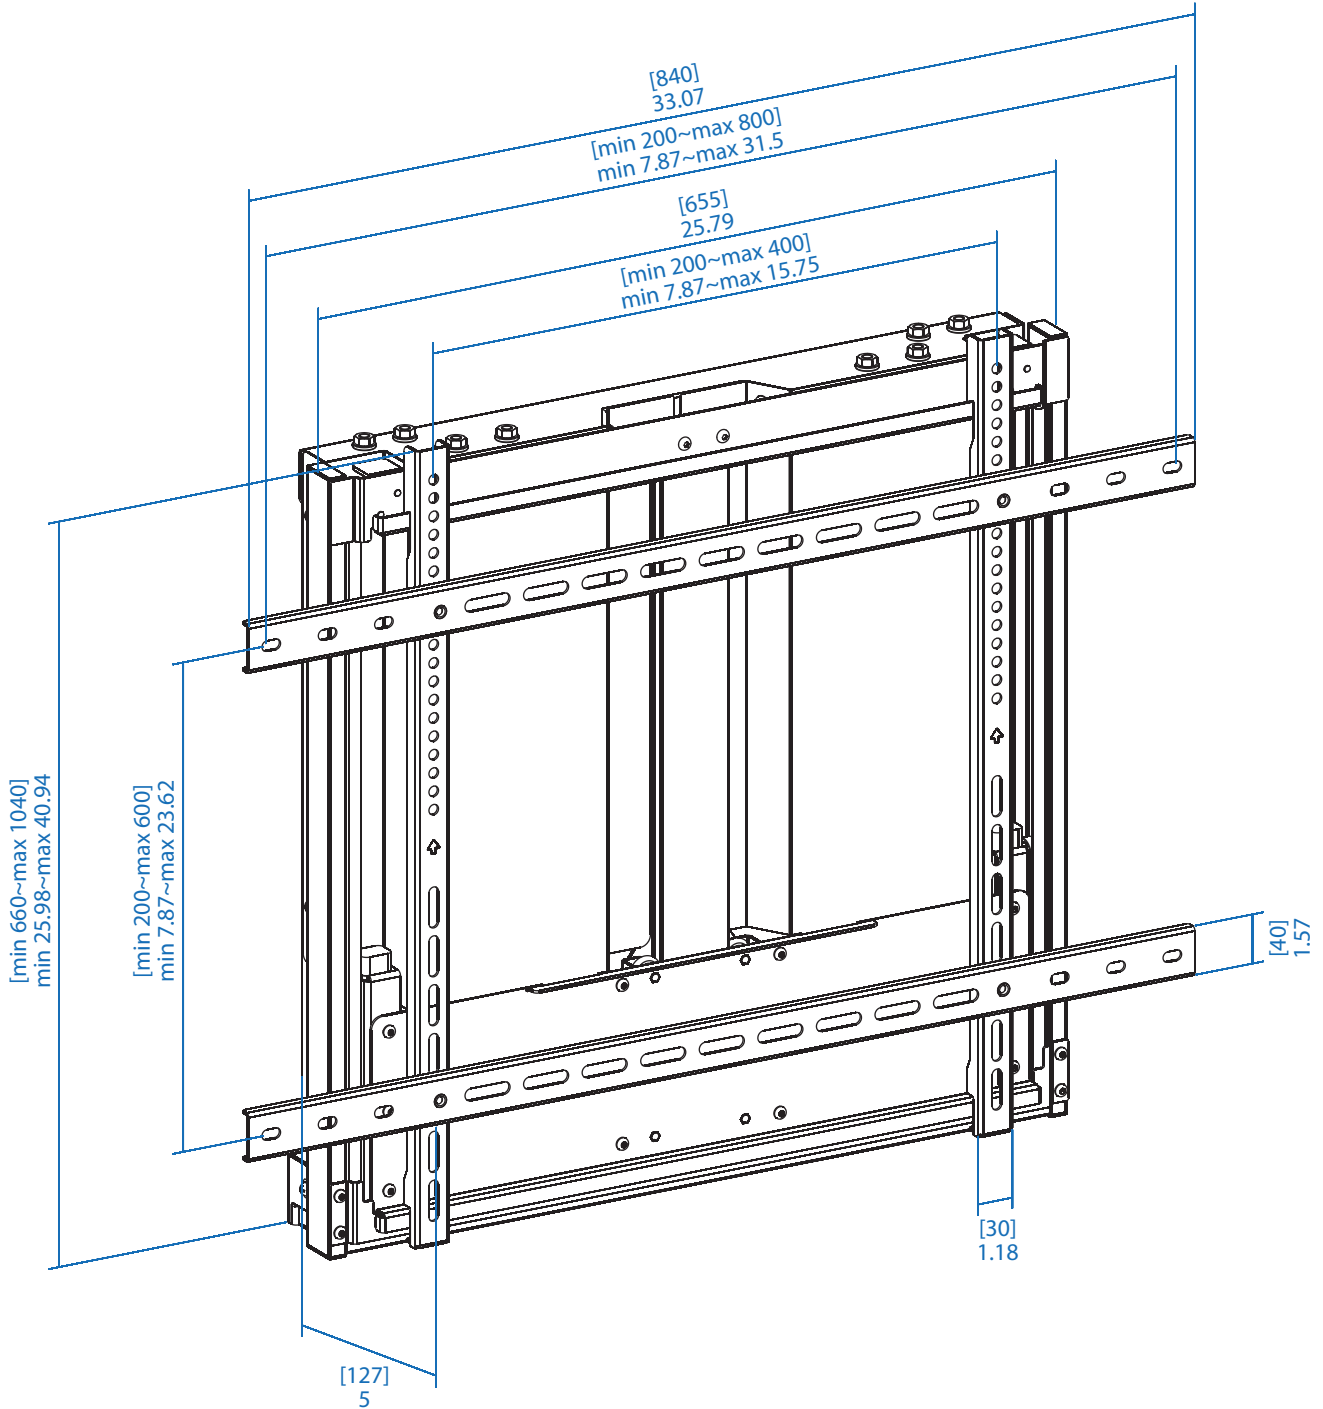

MODELS:

DWM5070HD, DWM7090HD

Height-Adjustable Wall Mount for 50" to 70" or 70" to 90" Displays

SEE NEXT PAGE FOR DETAILED UNIT MEASUREMENTS

TRIPP-LITE
by **EAT•N**

Dimensions: [mm] inches

Dimensions: [mm] inches

We have a policy of continuous improvement. Specifications are subject to change without notice. Photos and illustrations may differ slightly from actual products.

Models:
DWM5070HD,
DWM7090HD

TRIPP-LITE
 by **EATON**