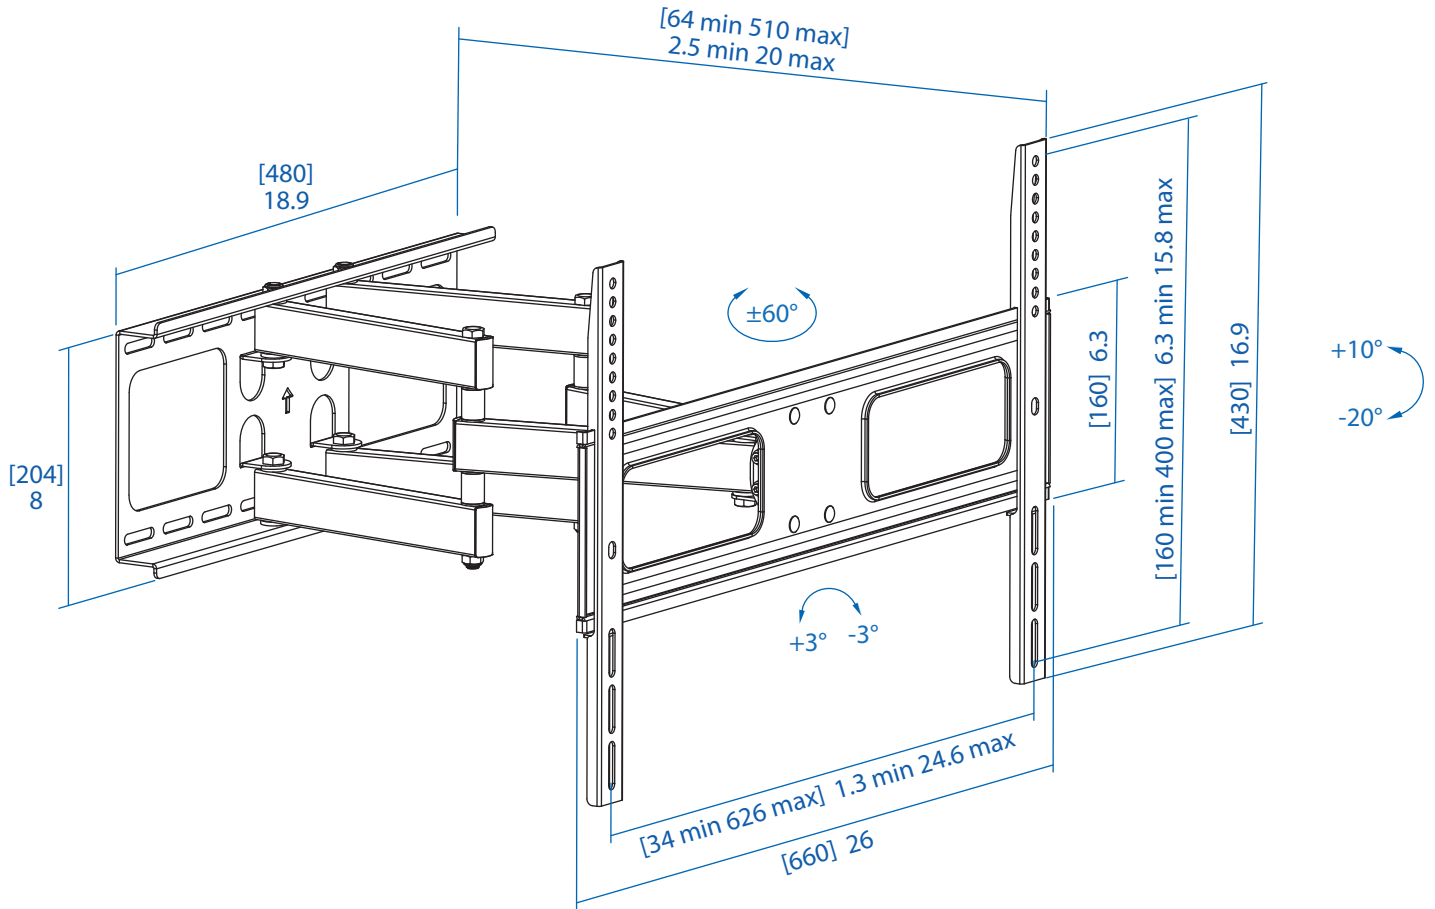

MODEL:

DWM3780XOUT

Outdoor Full-Motion Wall Mount for 37" to 80" Displays

Dimensions: [mm] inches

We have a policy of continuous improvement. Specifications are subject to change without notice.
Photos and illustrations may differ slightly from actual products.