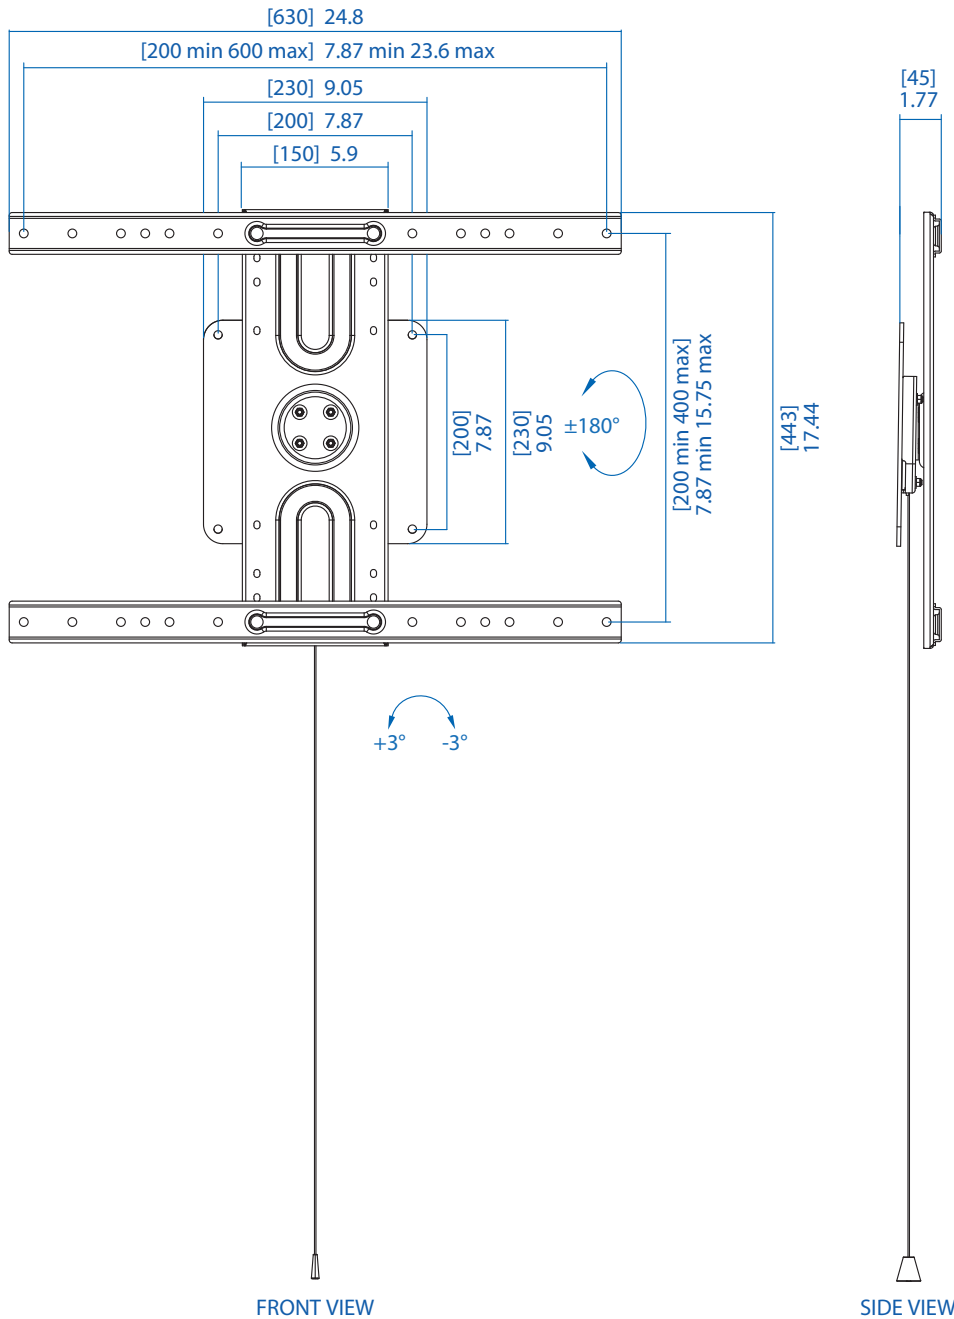

MODEL:

DWM3780ROT

Portrait/Landscape Rotating Wall Mount for 37" to 80" Displays

FRONT VIEW

SIDE VIEW

Dimensions: [mm] inches

We have a policy of continuous improvement. Specifications are subject to change without notice. Photos and illustrations may differ slightly from actual products.