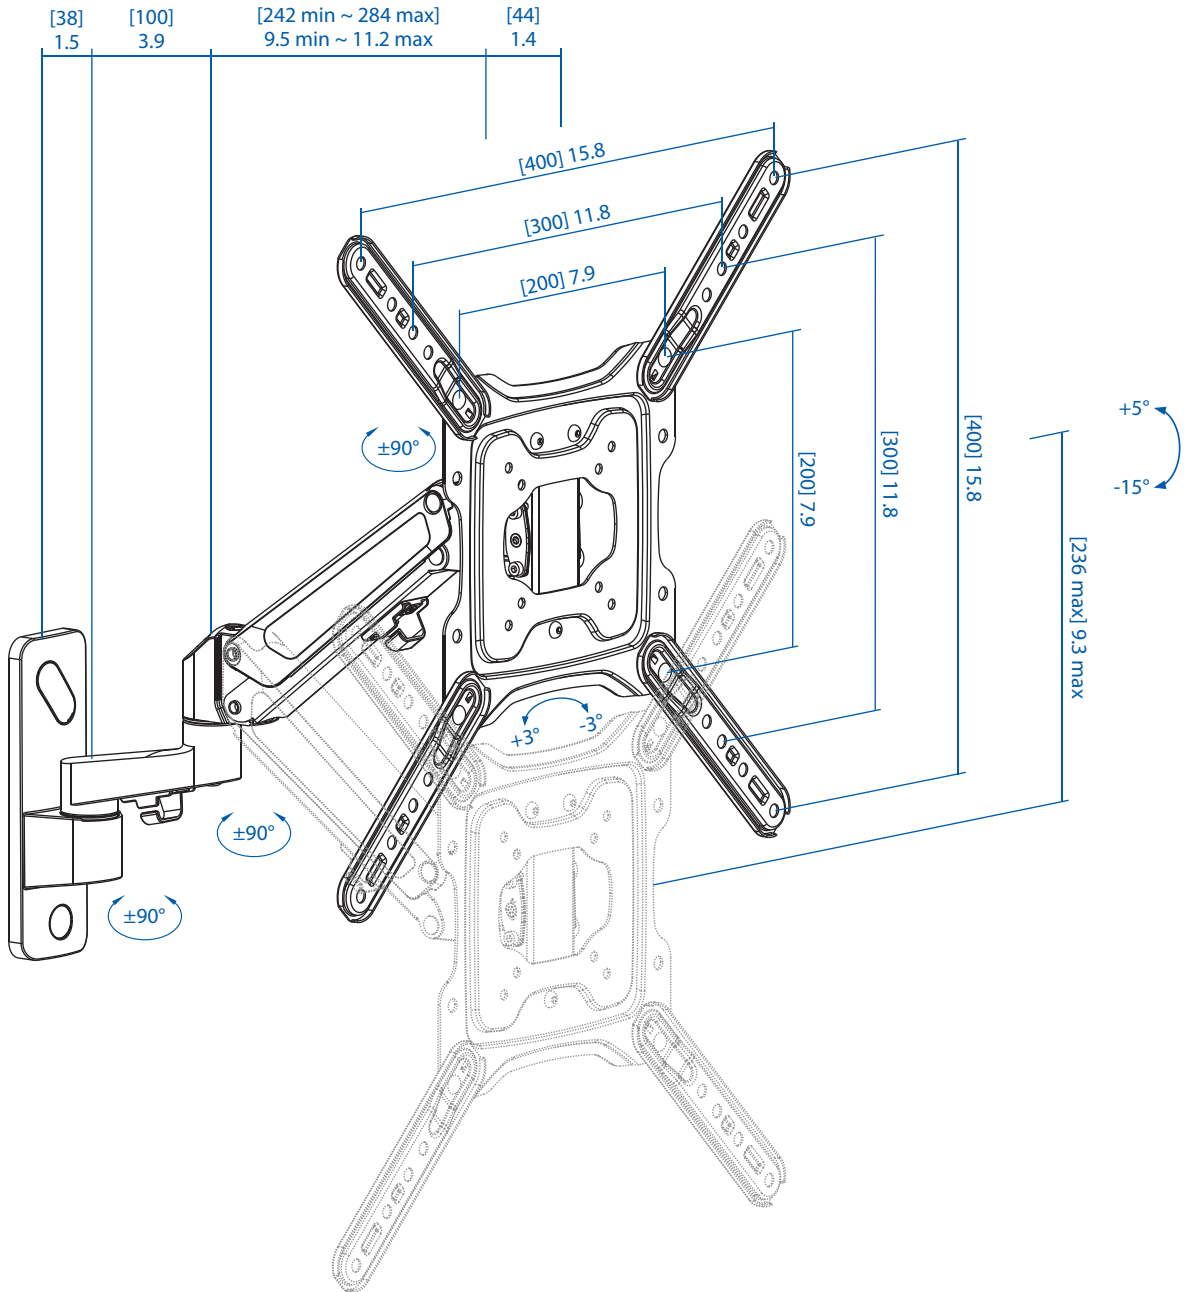

MODEL:

# DWM2355S

## Full-Motion Wall Mount for 23" to 55" Displays

Dimensions: [mm] inches

We have a policy of continuous improvement. Specifications are subject to change without notice. Photos and illustrations may differ slightly from actual products.