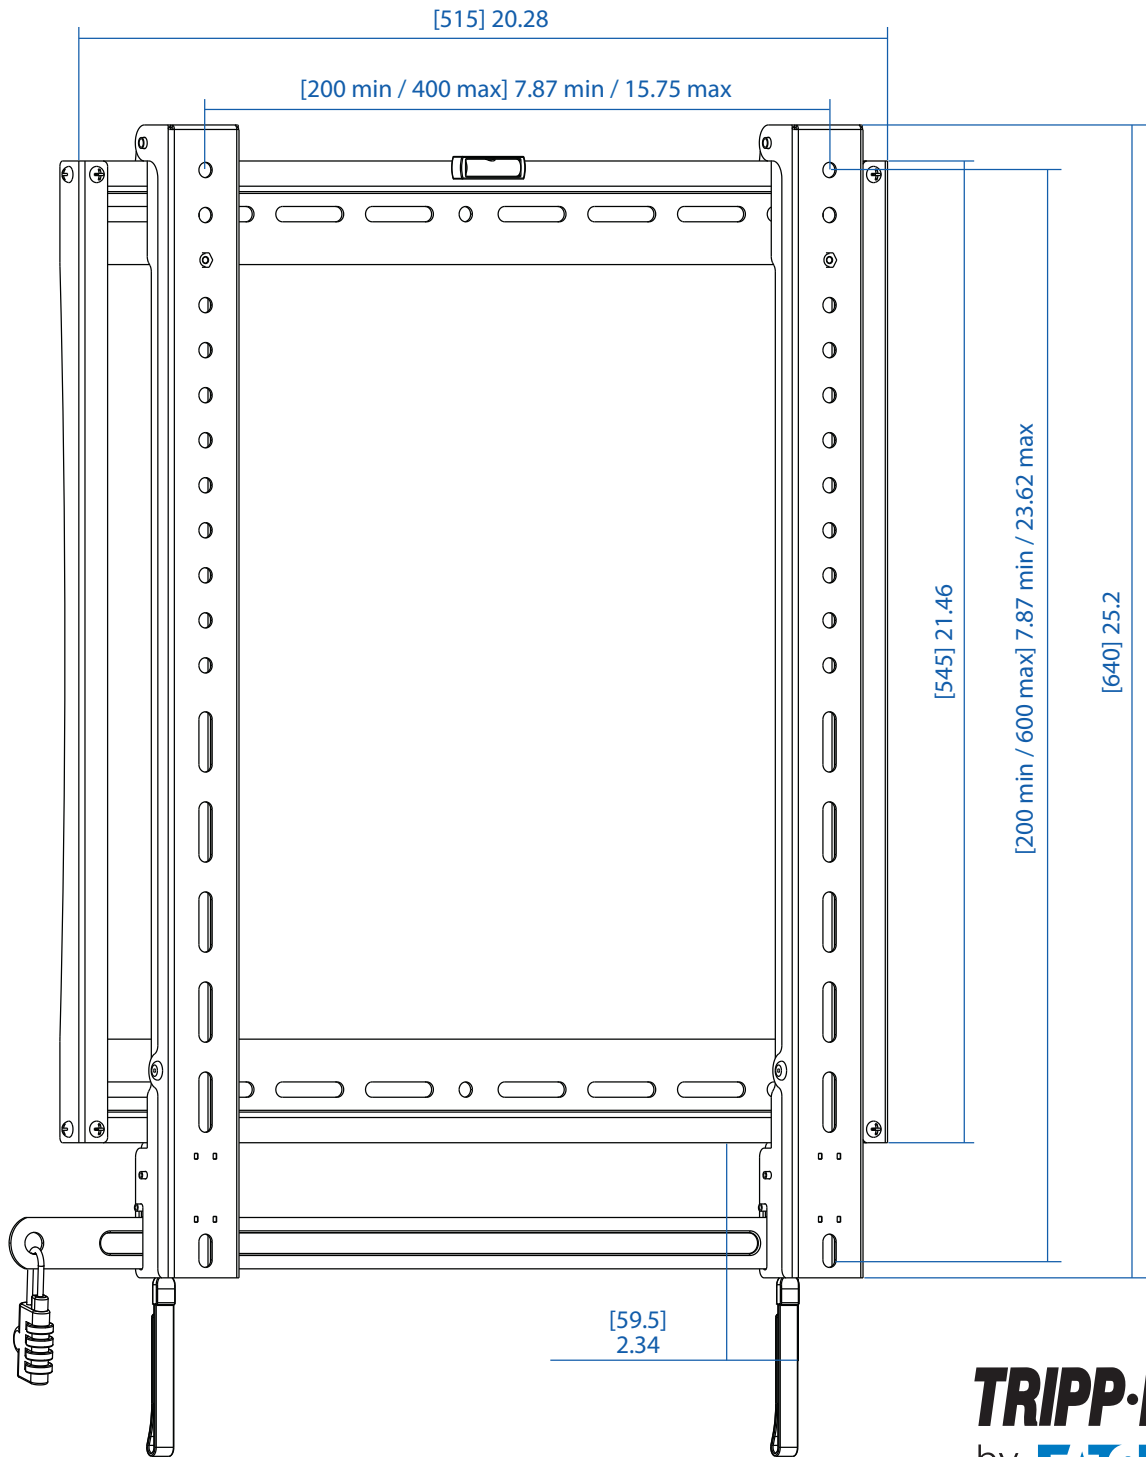

MODEL:

DWFPSC4570M

Heavy-Duty Fixed Wall Mount for 45" to 70" Displays

Dimensions: [mm] inches

We have a policy of continuous improvement. Specifications are subject to change without notice. Photos and illustrations may differ slightly from actual products.