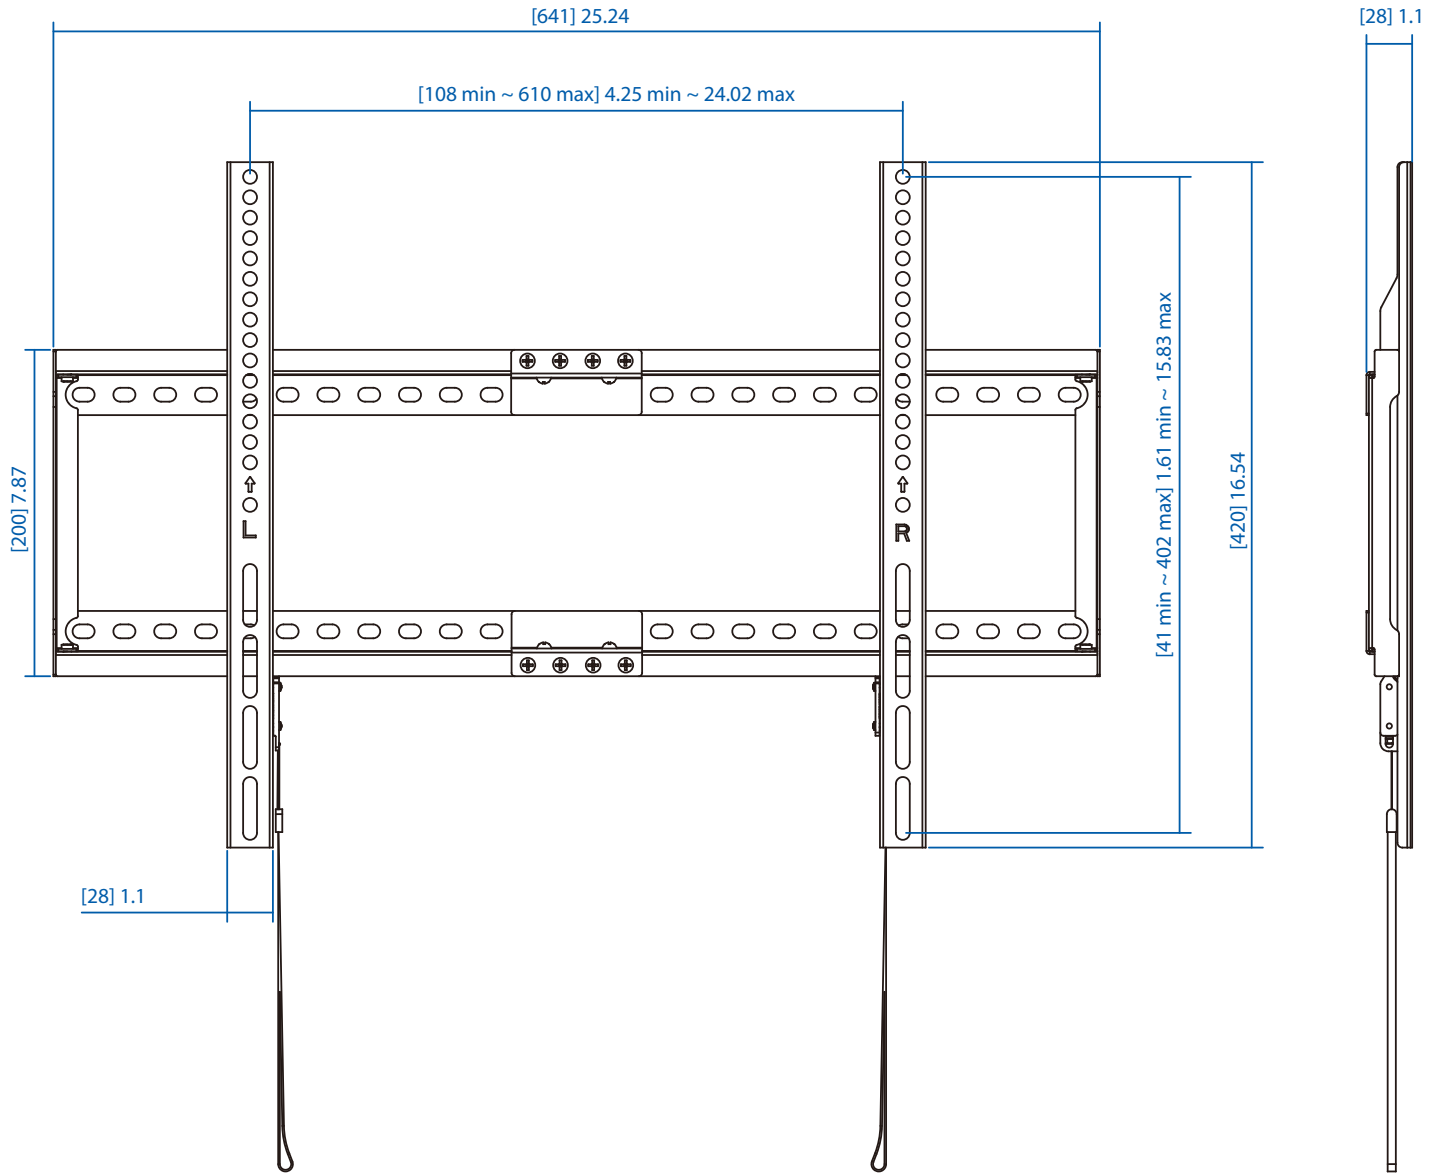

MODEL:

DWF3780X

Fixed Wall Mount for 37" to 80" Displays

Dimensions: [mm] inches

We have a policy of continuous improvement. Specifications are subject to change without notice. Photos and illustrations may differ slightly from actual products.

TRIPP-LITE
by **EATON**

1111 W. 35th Street
Chicago, IL 60609 USA
773.869.1234
tripplite.com

About Tripp Lite by Eaton

Tripp Lite joined the Eaton family in March 2021. Eaton has long been a premier name in backup power and power management. The acquisition of Tripp Lite transforms Eaton's distributed IT infrastructure and connectivity equipment capabilities. Combining our product strengths and expert personnel allows us to offer comprehensive and innovative solutions for critical power and digital infrastructure applications, backed by quality, service and support you can trust. Learn more at tripplite.com/byEaton.