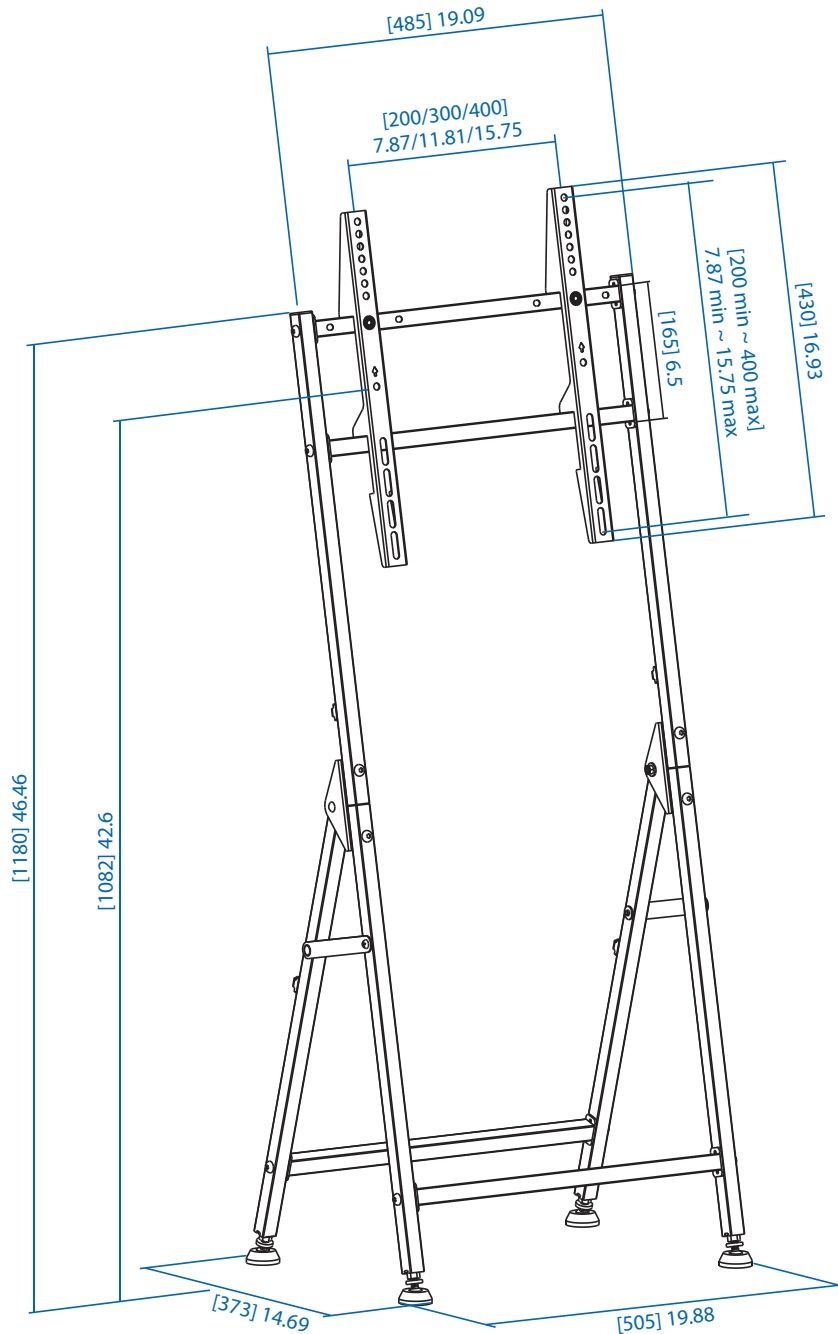

MODEL:

DMPDS3255F

Portable Digital Signage Stand for 32" to 55" Displays

Dimensions: [mm] inches

We have a policy of continuous improvement. Specifications are subject to change without notice. Photos and illustrations may differ slightly from actual products.