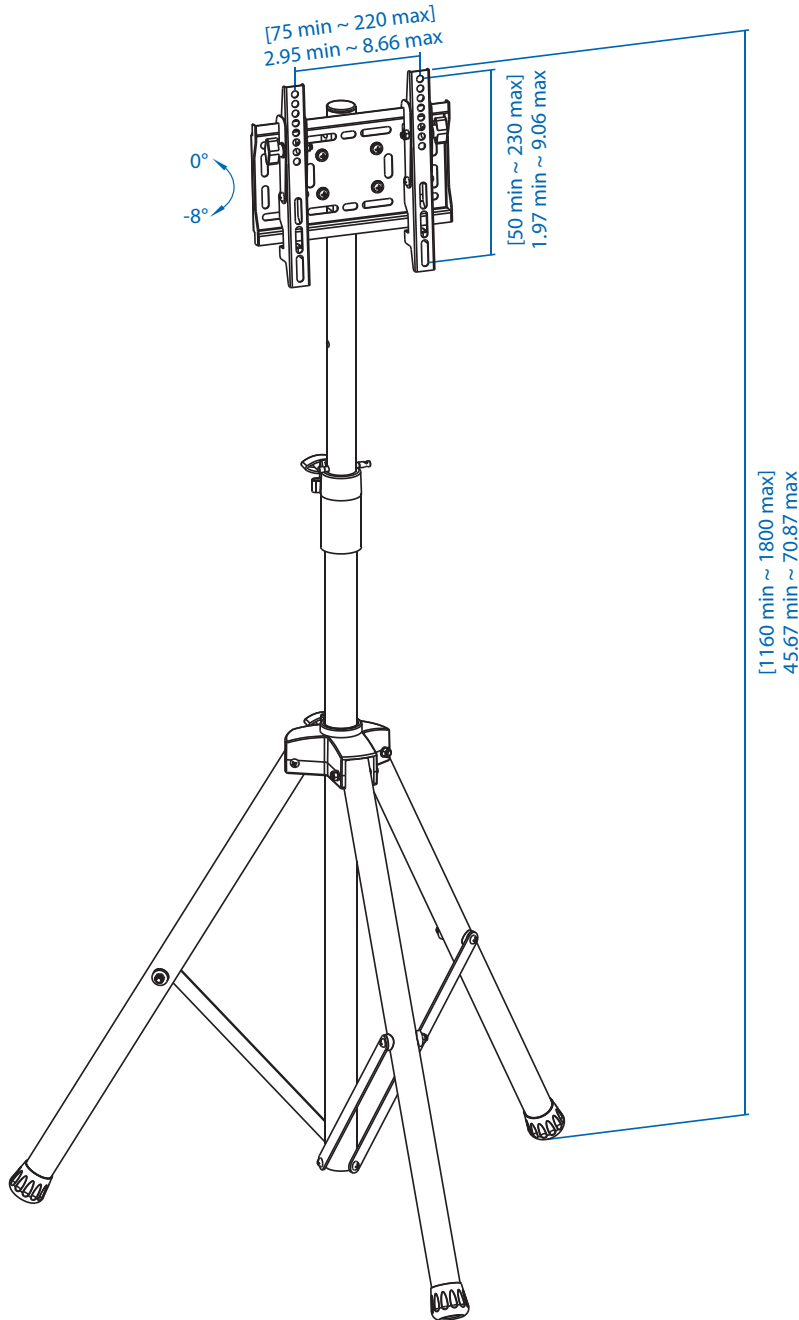

MODEL:

# DMPDS2342TRIC

Portable Digital Signage Stand for 23" to 42" Displays

Dimensions: [mm] inches

We have a policy of continuous improvement. Specifications are subject to change without notice. Photos and illustrations may differ slightly from actual products.