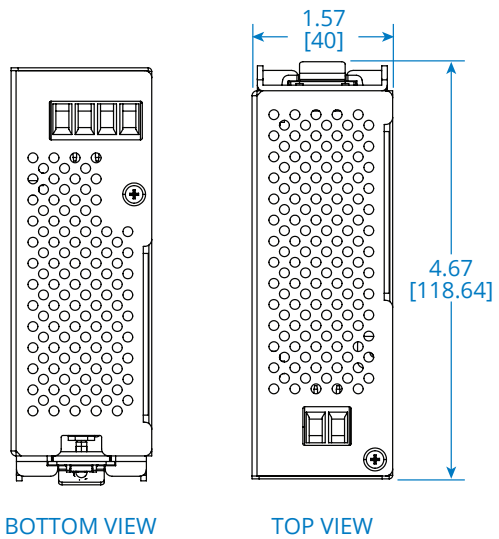

Eaton DIN Rail DC UPS (DIN24240DC / DIN24480DC)

Learn more at [Eaton.com](https://www.eaton.com)

Dimensions: INCHES [mm]

Eaton
1000 Eaton Boulevard
Cleveland, OH 44122
United States
Eaton.com

© 2023 Eaton
All Rights Reserved
Publication No. 23-02-167
February 2023