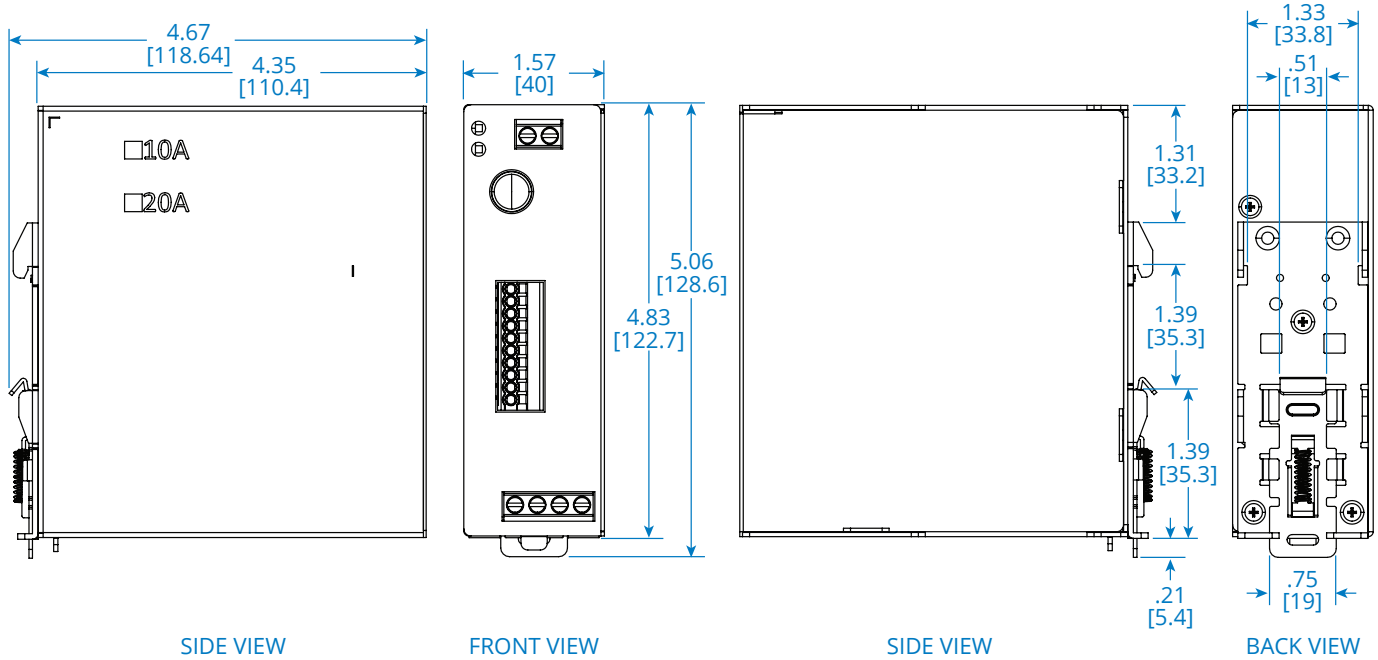

Eaton DIN Rail DC UPS (DIN24240DC / DIN24480DC)

Learn more at [Eaton.com](https://www.eaton.com)

Dimensions: INCHES [mm]

Eaton
1000 Eaton Boulevard
Cleveland, OH 44122
United States
Eaton.com

© 2023 Eaton
All Rights Reserved
Publication No. 23-02-167
February 2023