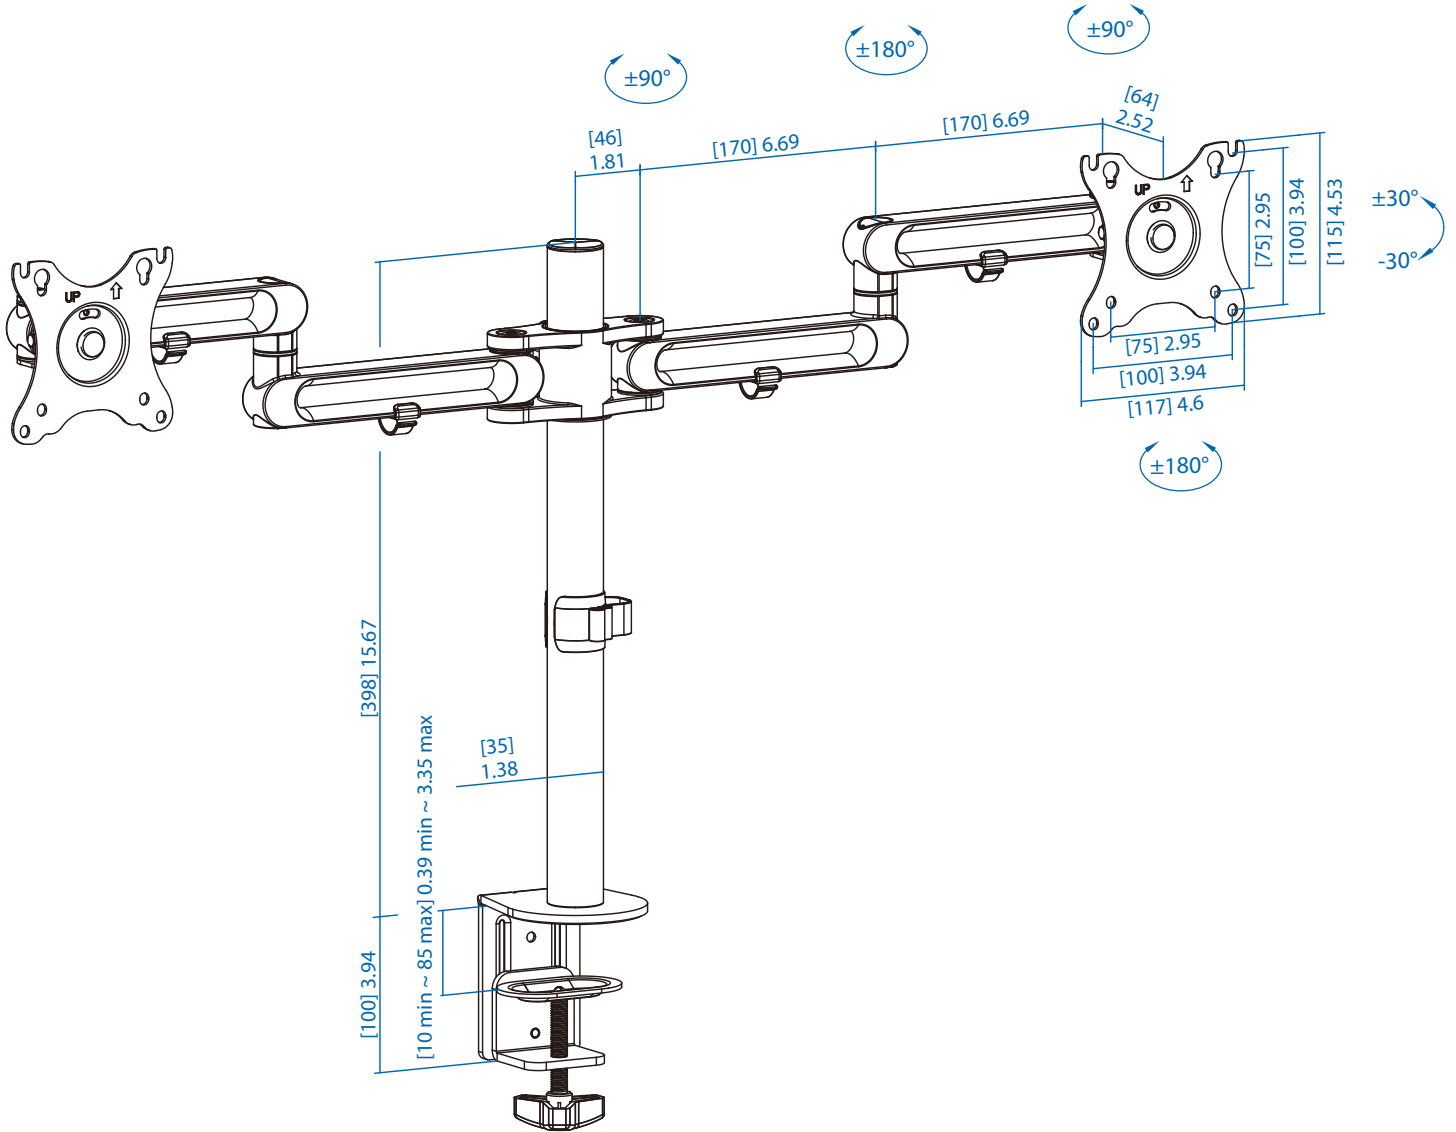

MODEL:

# DDR1327SDFC-1

## Dual-Monitor Flex-Arm Desk Clamp for 13" to 27" Displays

Dimensions: [mm] inches

We have a policy of continuous improvement. Specifications are subject to change without notice. Photos and illustrations may differ slightly from actual products.