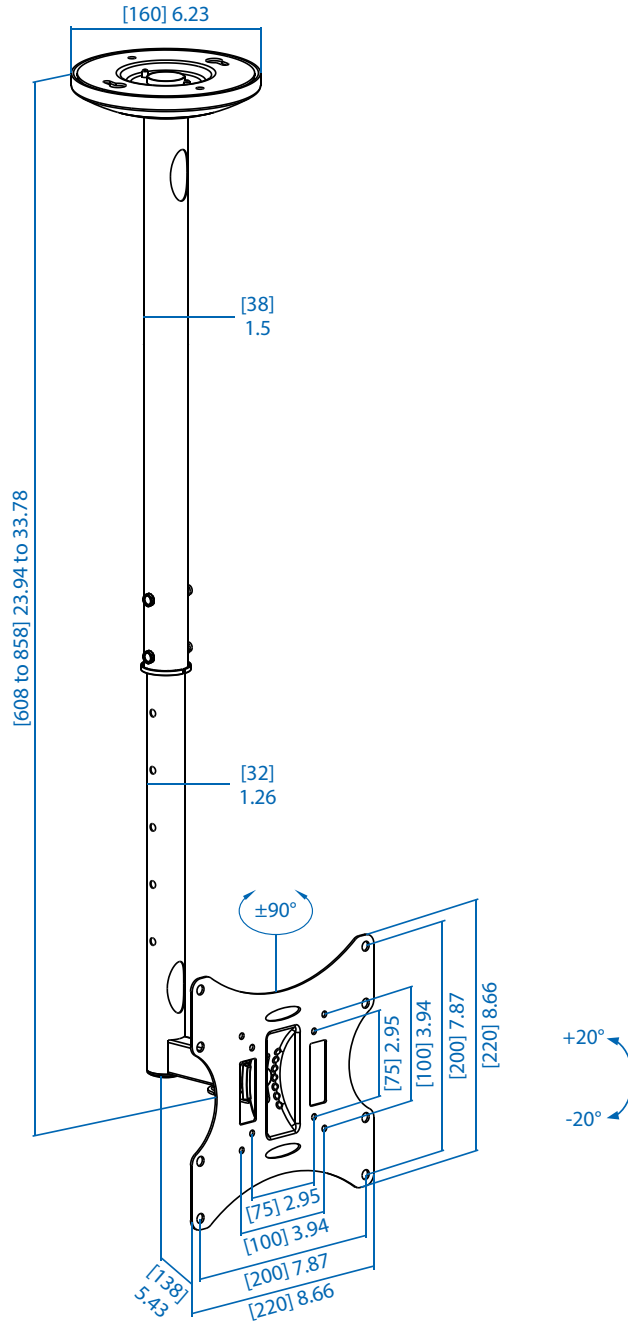

MODEL:

DCTM

Full-Motion Ceiling Mount for 23" to 42" TVs and Monitors

Dimensions: [mm] inches

We have a policy of continuous improvement. Specifications are subject to change without notice. Photos and illustrations may differ slightly from actual products.