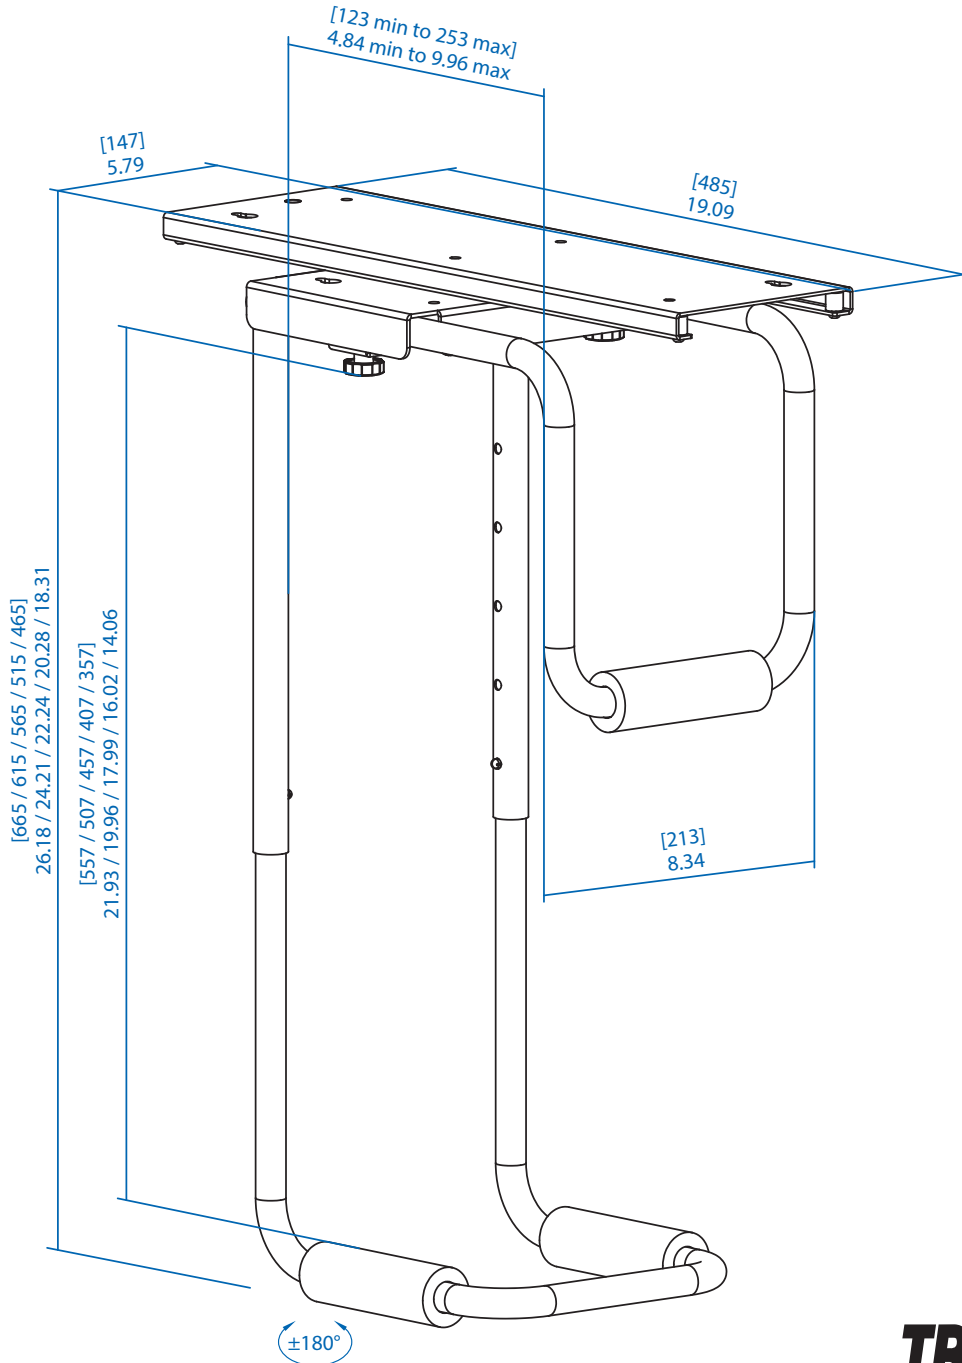

MODEL:

DCPUSWIV

Under-Desk CPU Mount for Computer Towers – 180-Degree Swivel

Dimensions: [mm] inches

We have a policy of continuous improvement. Specifications are subject to change without notice. Photos and illustrations may differ slightly from actual products.