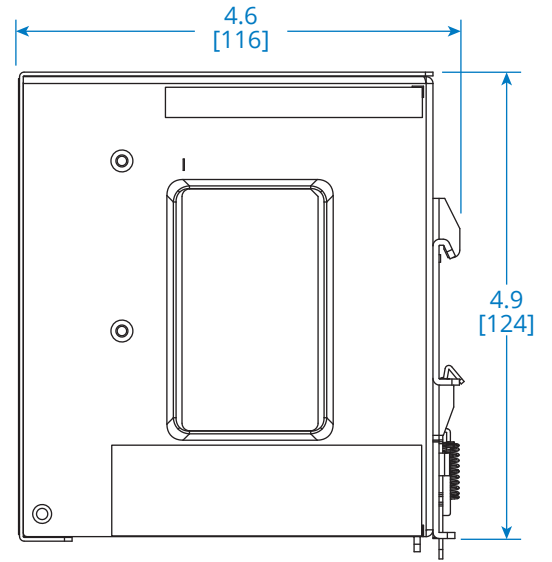

Eaton DIN Rail Extended Battery Module for 24V DC UPS Systems (BPDIN24XL)

FRONT VIEW

SIDE VIEW

TOP VIEW

Learn more at [Eaton.com](https://www.eaton.com)

Dimensions: INCHES [mm]