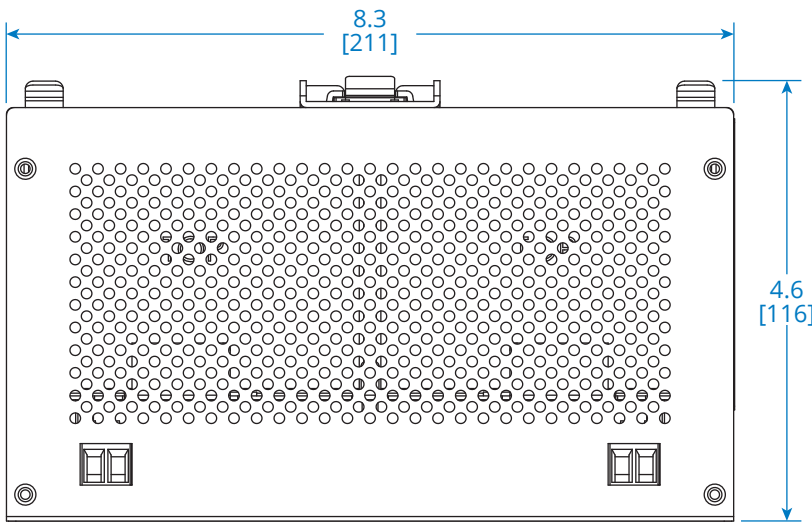

Eaton DIN Rail Extended Battery Module for 24V DC UPS Systems (BPDIN24XL)

FRONT VIEW

SIDE VIEW

TOP VIEW

Learn more at [Eaton.com](https://www.eaton.com)

Dimensions: INCHES [mm]