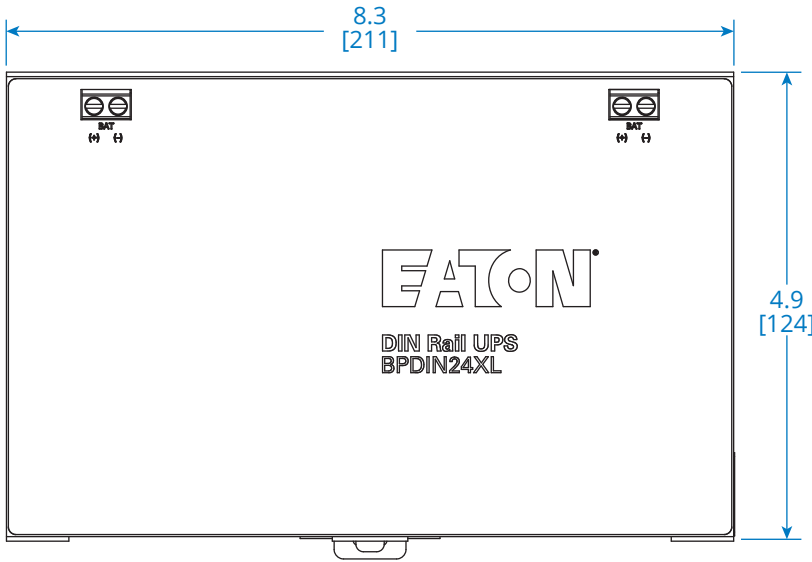

Eaton DIN Rail Extended Battery Module for 24V DC UPS Systems (BPDIN24XL)

FRONT VIEW

SIDE VIEW

TOP VIEW

Learn more at [Eaton.com](https://www.eaton.com)

Dimensions: INCHES [mm]