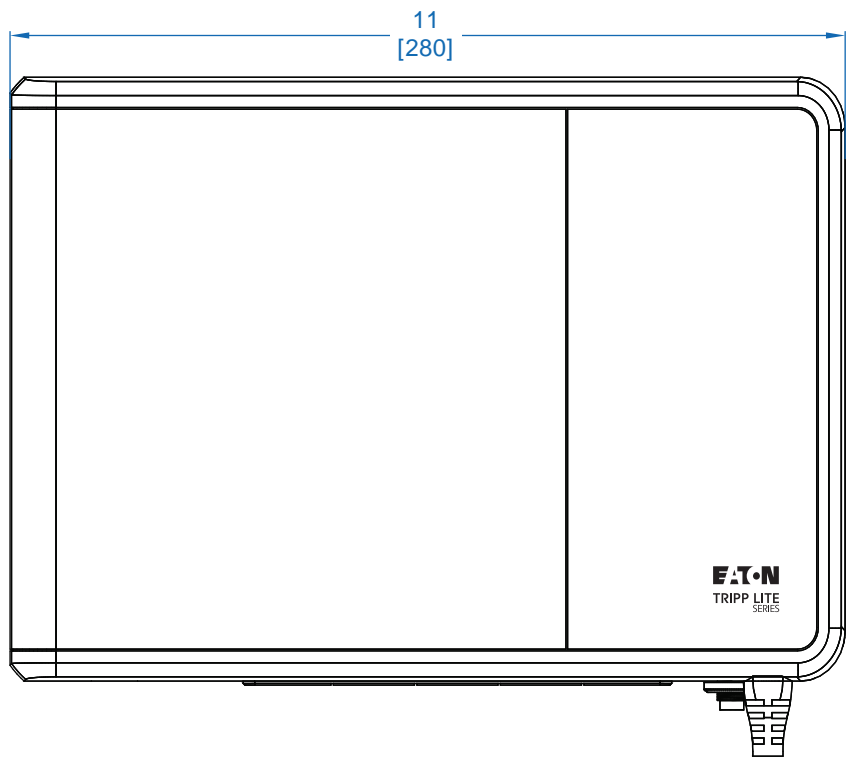

## 850VA / 450W Standby UPS (BC850R)

FRONT VIEW

END VIEW

TOP VIEW

Learn more at [Tripplite.Eaton.com](https://Tripplite.Eaton.com)

Dimensions: INCHES [mm]

**Eaton**  
1000 Eaton Boulevard  
Cleveland, OH 44122  
United States  
Eaton.com