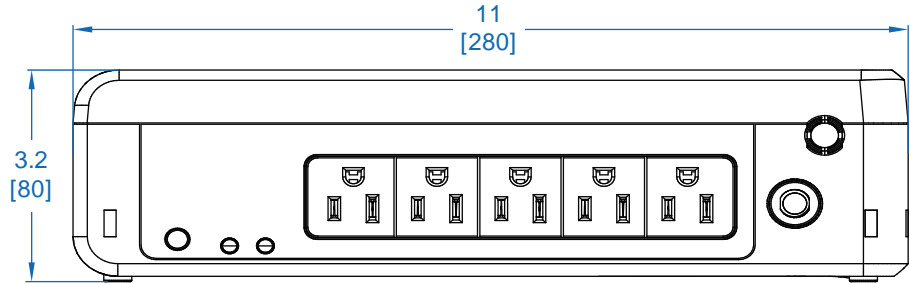

## 850VA / 450W Standby UPS (BC850R)

FRONT VIEW

END VIEW

TOP VIEW

Learn more at [Tripplite.Eaton.com](https://Tripplite.Eaton.com)

Dimensions: INCHES [mm]

**Eaton**  
1000 Eaton Boulevard  
Cleveland, OH 44122  
United States  
Eaton.com