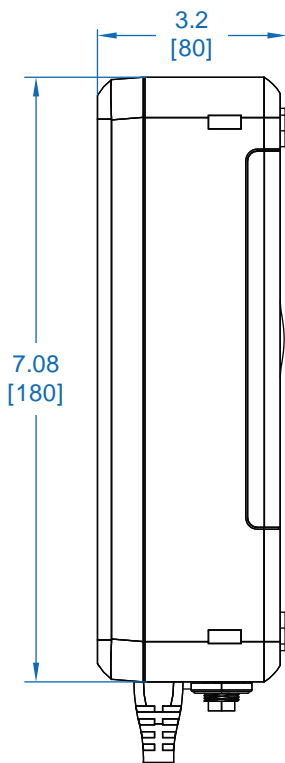

## 850VA / 450W Standby UPS (BC850R)

FRONT VIEW

END VIEW

TOP VIEW

Learn more at [Tripplite.Eaton.com](https://Tripplite.Eaton.com)

Dimensions: INCHES [mm]

**Eaton**  
1000 Eaton Boulevard  
Cleveland, OH 44122  
United States  
Eaton.com