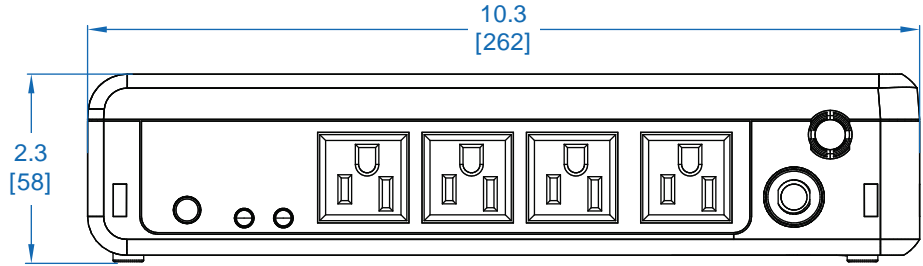

600VA / 300W Standby UPS (BC600R)

FRONT VIEW

END VIEW

TOP VIEW

Learn more at [Tripplite.Eaton.com](https://www.tripplite.com)

Dimensions: INCHES [mm]

Eaton
1000 Eaton Boulevard
Cleveland, OH 44122
United States
Eaton.com