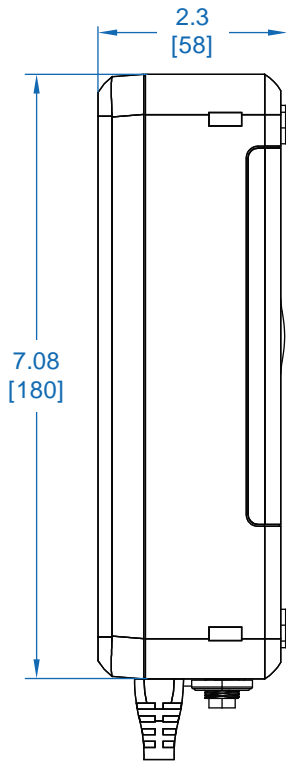

600VA / 300W Standby UPS (BC600R)

FRONT VIEW

END VIEW

TOP VIEW

Learn more at [Tripplite.Eaton.com](https://www.tripplite.com)

Dimensions: INCHES [mm]

Eaton
1000 Eaton Boulevard
Cleveland, OH 44122
United States
Eaton.com