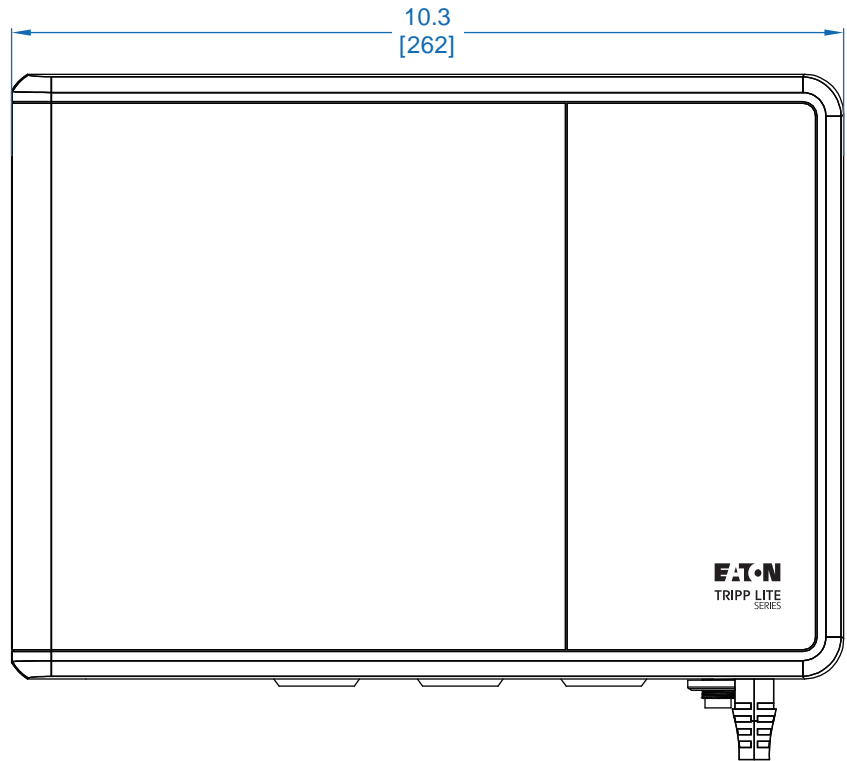

600VA / 300W Standby UPS (BC600R)

FRONT VIEW

END VIEW

TOP VIEW

Learn more at [Tripplite.Eaton.com](https://www.tripplite.com)

Dimensions: INCHES [mm]

Eaton
1000 Eaton Boulevard
Cleveland, OH 44122
United States
Eaton.com