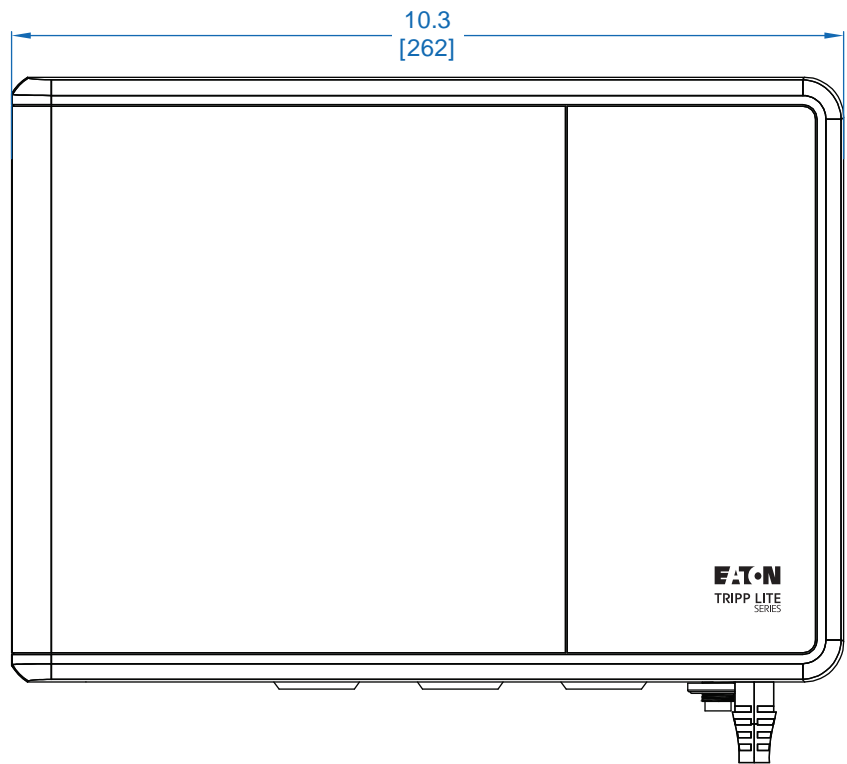

350VA / 210W Standby UPS (BC350R)

FRONT VIEW

END VIEW

TOP VIEW

Learn more at Tripplite.Eaton.com

Dimensions: INCHES [mm]

Eaton
1000 Eaton Boulevard
Cleveland, OH 44122
United States
Eaton.com

© 2023 Eaton
All Rights Reserved
23-06-138
July 2023