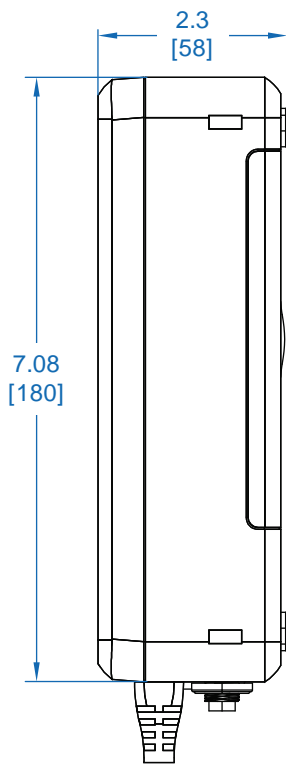

350VA / 210W Standby UPS (BC350R)

FRONT VIEW

END VIEW

TOP VIEW

Learn more at Tripplite.Eaton.com

Dimensions: INCHES [mm]

Eaton
1000 Eaton Boulevard
Cleveland, OH 44122
United States
Eaton.com

© 2023 Eaton
All Rights Reserved
23-06-138
July 2023