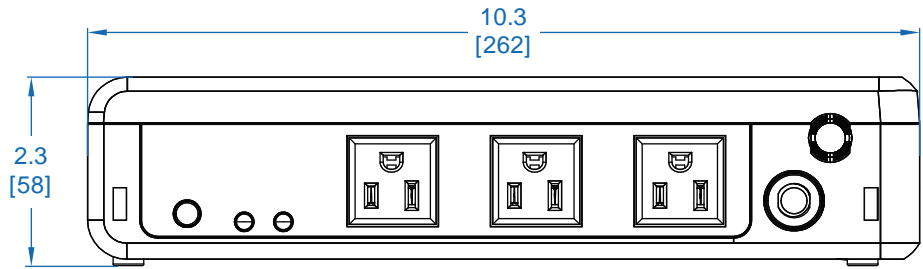

350VA / 210W Standby UPS (BC350R)

FRONT VIEW

END VIEW

TOP VIEW

Learn more at Tripplite.Eaton.com

Dimensions: INCHES [mm]

Eaton
1000 Eaton Boulevard
Cleveland, OH 44122
United States
Eaton.com

© 2023 Eaton
All Rights Reserved
23-06-138
July 2023