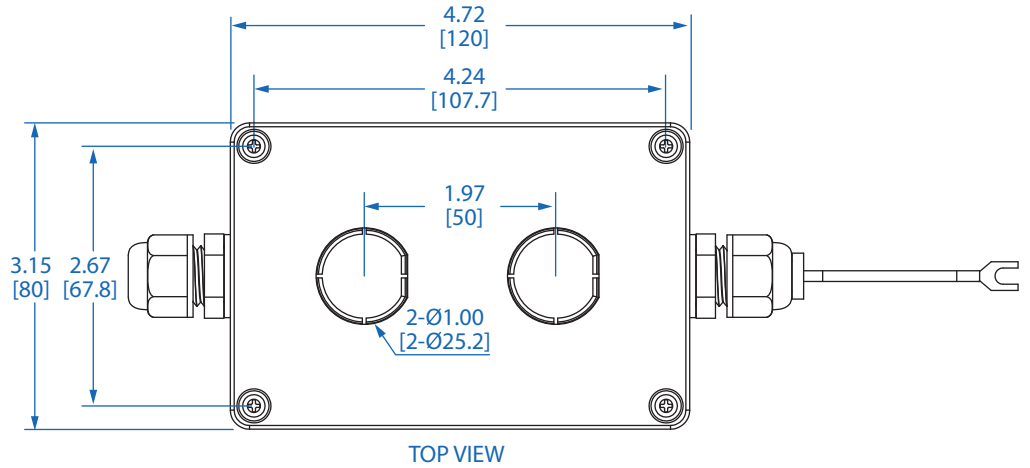

# B110-SP-CAT-OD2

## Outdoor In-Line PoE Surge Protector

Dimensions: inches [mm]

We have a policy of continuous improvement. Specifications are subject to change without notice. Photos and illustrations may differ slightly from actual products.