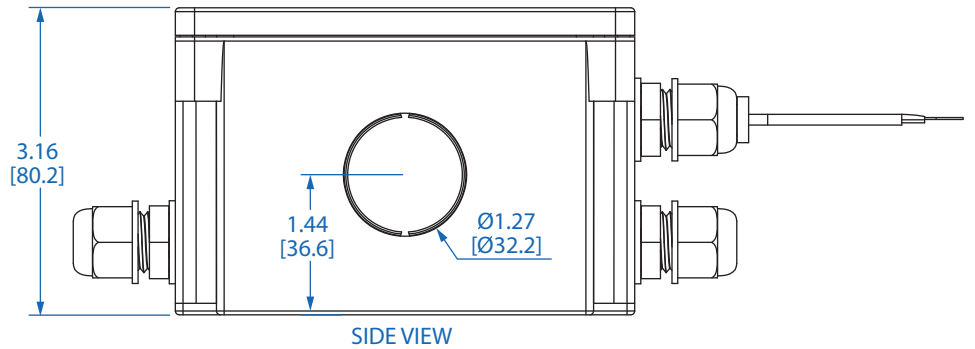

# B110-SP-CAT-OD2

## Outdoor In-Line PoE Surge Protector

Dimensions: inches [mm]

We have a policy of continuous improvement. Specifications are subject to change without notice. Photos and illustrations may differ slightly from actual products.