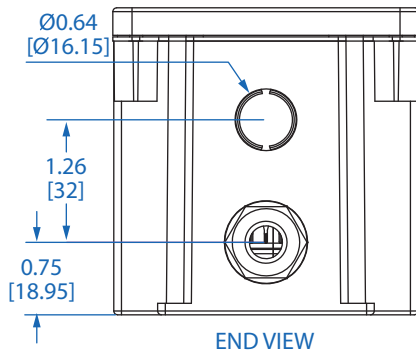

## Outdoor In-Line PoE Surge Protector

Dimensions: inches [mm]

We have a policy of continuous improvement. Specifications are subject to change without notice. Photos and illustrations may differ slightly from actual products.