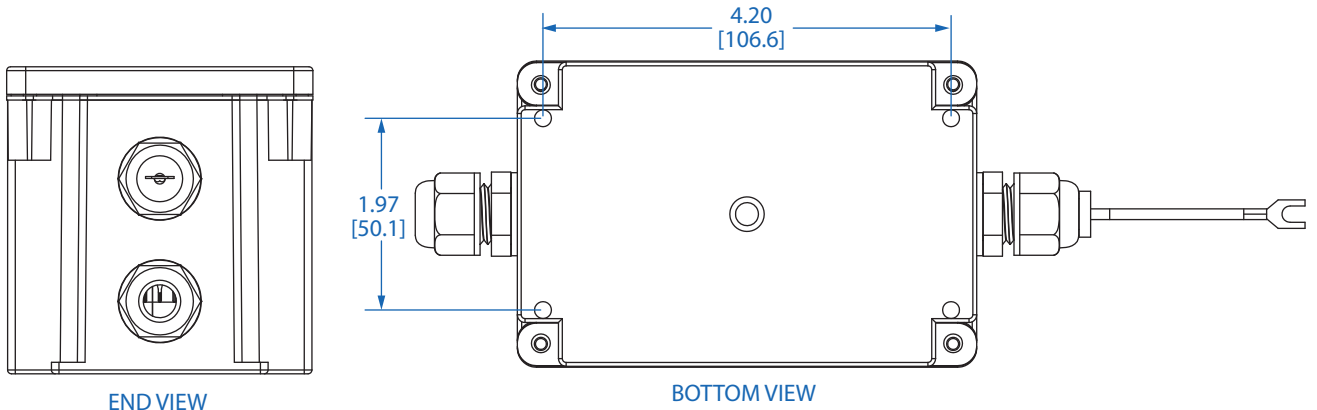

# B110-SP-CAT-OD2

## Outdoor In-Line PoE Surge Protector

Dimensions: inches [mm]

We have a policy of continuous improvement. Specifications are subject to change without notice. Photos and illustrations may differ slightly from actual products.