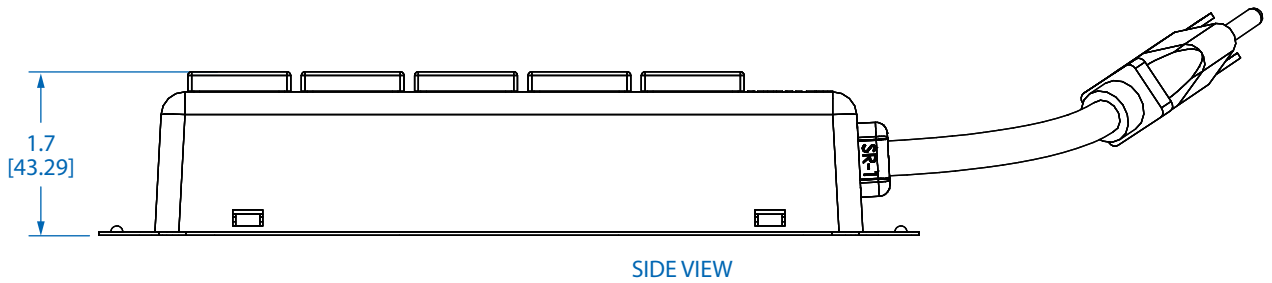

MODEL:

602

5-Outlet Industrial Power Strip

Dimensions: inches [mm]

We have a policy of continuous improvement. Specifications are subject to change without notice. Photos and illustrations may differ slightly from actual products.