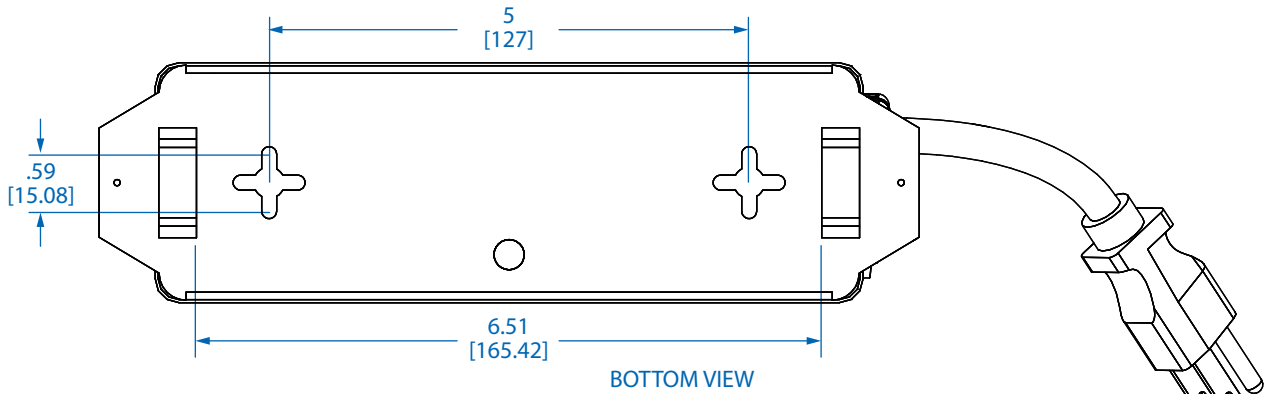

MODEL:

602

5-Outlet Industrial Power Strip

Dimensions: inches [mm]

We have a policy of continuous improvement. Specifications are subject to change without notice. Photos and illustrations may differ slightly from actual products.