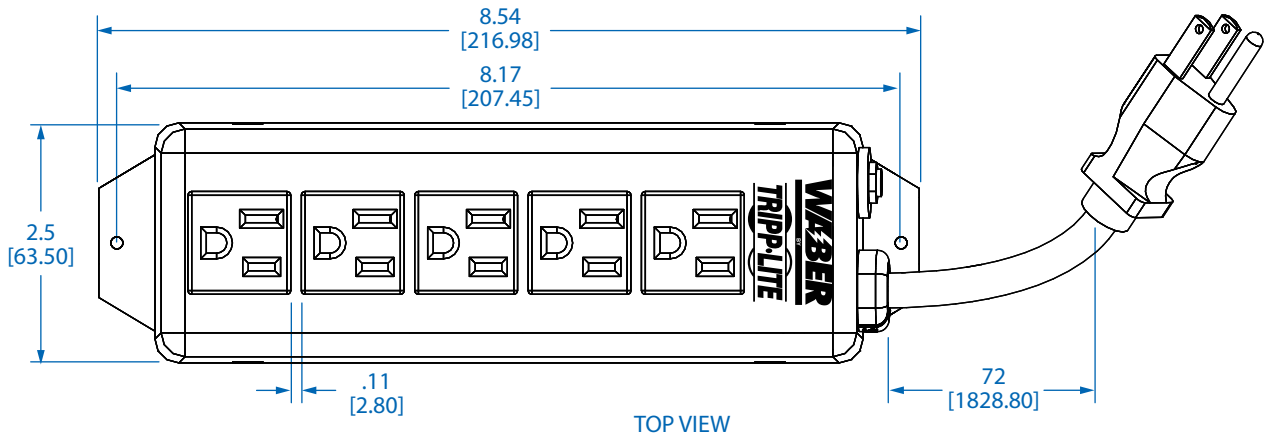

MODEL:

602

5-Outlet Industrial Power Strip

Dimensions: inches [mm]

We have a policy of continuous improvement. Specifications are subject to change without notice. Photos and illustrations may differ slightly from actual products.