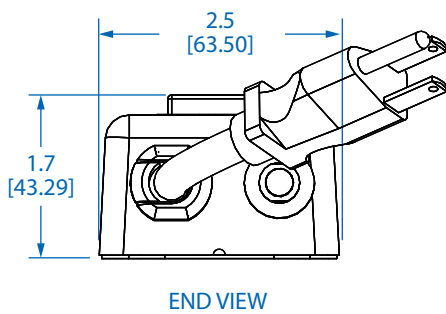

MODEL:

602

5-Outlet Industrial Power Strip

Dimensions: inches [mm]

We have a policy of continuous improvement. Specifications are subject to change without notice. Photos and illustrations may differ slightly from actual products.