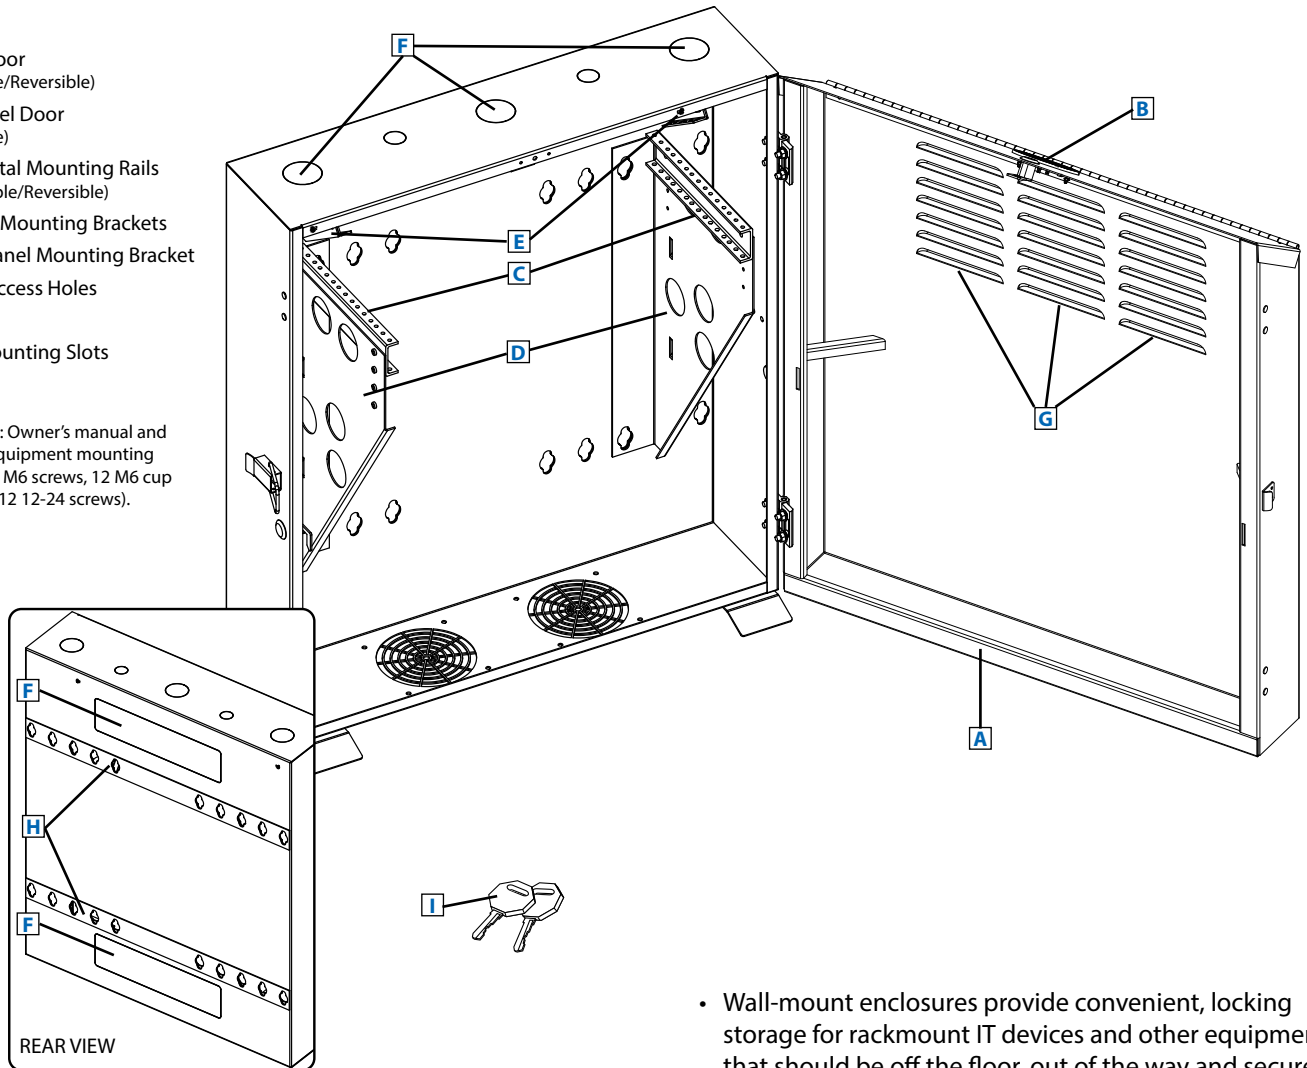

MODEL:

SRWF6U

SmartRack® Low-Profile Wall-Mount Rack Enclosure Cabinet

6 Rack Units

150 lb.
Load Rating

Sturdy Steel
Construction

Locking Door and
Top Panel

Standard
19" Rack Width

Convenient
Cable Access

Adjustable
Mounting Rails

Ventilated for
Ample Airflow

Reversible Door

- A** Front Door
(Lockable/Reversible)
- B** Top Panel Door
(Lockable)
- C** Horizontal Mounting Rails
(Adjustable/Reversible)
- D** Vertical Mounting Brackets
- E** Patch Panel Mounting Bracket
- F** Cable Access Holes
- G** Vents
- H** Wall-Mounting Slots
- I** Keys

Also Includes: Owner's manual and rackmount equipment mounting hardware (12 M6 screws, 12 M6 cup washers and 12 12-24 screws).

- Wall-mount enclosures provide convenient, locking storage for rackmount IT devices and other equipment that should be off the floor, out of the way and secure
- Low-profile design with vertical equipment mounting is ideal for back office or network closet applications where space is limited

SEE NEXT PAGE FOR DETAILED UNIT MEASUREMENTS

Specifications

Model	SRWF6U
Rack Spaces	6U
Equipment Mounting Depth	Up to 20 in. / 508 mm
Load Rating*	150 lb. / 68 kg
Unit Dimensions (H x W x D)	28.8 x 25.6 x 11.5 in. / 732 x 650 x 292 mm
Shipping Dimensions (H x W x D)	34.25 x 31.1 x 16.93 in. / 870 x 790 x 430 mm
Unit Weight	64 lb. / 29 kg
Shipping Weight	70.5 lb. / 32 kg
Standards	Tested to EIA-310-E, NOM, RoHS, PCI-DSS