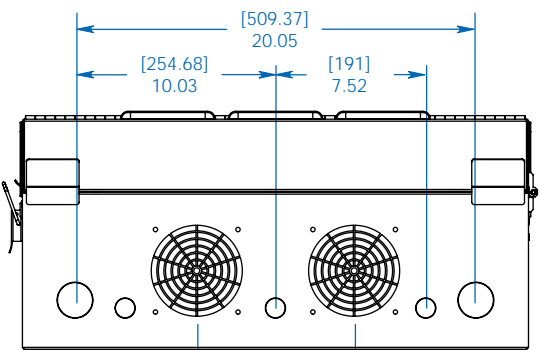

SEE NEXT PAGE FOR DETAILED UNIT MEASUREMENTS

Specifications

Model	SRWF6U
Rack Spaces	6U
Equipment Mounting Depth	Up to 20 in. / 508 mm
Load Rating*	150 lb. / 68 kg
Unit Dimensions (H x W x D)	28.8 x 25.6 x 11.5 in. / 732 x 650 x 292 mm
Shipping Dimensions (H x W x D)	34.25 x 31.1 x 16.93 in. / 870 x 790 x 430 mm
Unit Weight	64 lb. / 29 kg
Shipping Weight	70.5 lb. / 32 kg
Standards	Tested to EIA-310-E, NOM, RoHS, PCI-DSS

* The load rating includes the combined weight of the unit and installed equipment. The unit must be mounted to a stable surface with user-supplied anchors capable of bearing the full load.

1111 W. 35th Street
Chicago, IL 60609 USA
773.869.1234
www.tripplite.com

FRONT VIEW

REAR VIEW

TOP VIEW

BOTTOM VIEW

SIDE VIEW

MODEL:
SRWF6U
TRIPP-LITE

1111 W. 35th Street
 Chicago, IL 60609 USA
 773.869.1234
 www.tripplite.com

Dimensions: [mm] INCHES