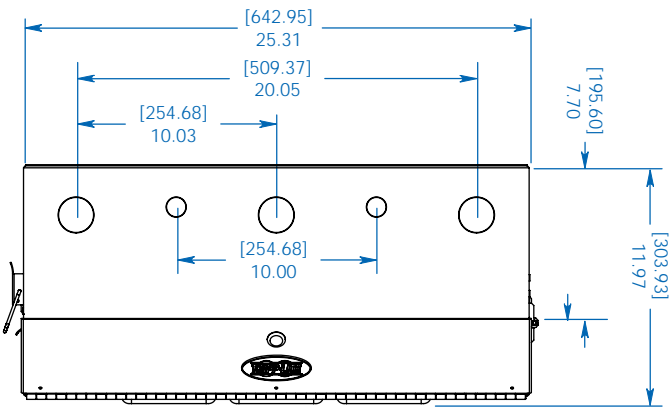

SEE NEXT PAGE FOR DETAILED UNIT MEASUREMENTS

Specifications

Model	SRWF6U
Rack Spaces	6U
Equipment Mounting Depth	Up to 20 in. / 508 mm
Load Rating*	150 lb. / 68 kg
Unit Dimensions (H x W x D)	28.8 x 25.6 x 11.5 in. / 732 x 650 x 292 mm
Shipping Dimensions (H x W x D)	34.25 x 31.1 x 16.93 in. / 870 x 790 x 430 mm
Unit Weight	64 lb. / 29 kg
Shipping Weight	70.5 lb. / 32 kg
Standards	Tested to EIA-310-E, NOM, RoHS, PCI-DSS

* The load rating includes the combined weight of the unit and installed equipment. The unit must be mounted to a stable surface with user-supplied anchors capable of bearing the full load.

1111 W. 35th Street
Chicago, IL 60609 USA
773.869.1234
www.tripplite.com

FRONT VIEW

REAR VIEW

TOP VIEW

BOTTOM VIEW

SIDE VIEW

MODEL:
SRWF6U
TRIPP-LITE

1111 W. 35th Street
 Chicago, IL 60609 USA
 773.869.1234
 www.tripplite.com

Dimensions: [mm] INCHES