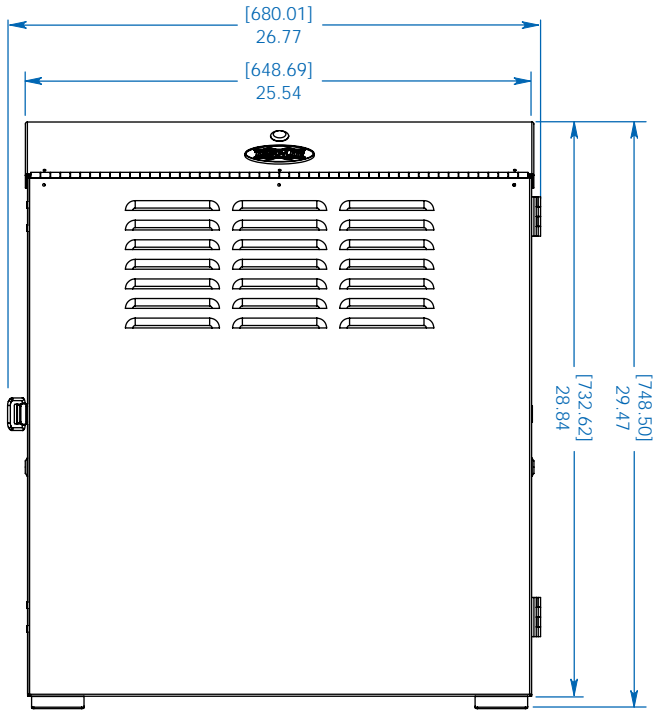

Also Includes: Owner's manual and rackmount equipment mounting hardware (12 M6 screws, 12 M6 cup washers and 12 12-24 screws).

- Wall-mount enclosures provide convenient, locking storage for rackmount IT devices and other equipment that should be off the floor, out of the way and secure
- Low-profile design with vertical equipment mounting is ideal for back office or network closet applications where space is limited

SEE NEXT PAGE FOR DETAILED UNIT MEASUREMENTS

Specifications

Model	SRWF6U
Rack Spaces	6U
Equipment Mounting Depth	Up to 20 in. / 508 mm
Load Rating*	150 lb. / 68 kg
Unit Dimensions (H x W x D)	28.8 x 25.6 x 11.5 in. / 732 x 650 x 292 mm
Shipping Dimensions (H x W x D)	34.25 x 31.1 x 16.93 in. / 870 x 790 x 430 mm
Unit Weight	64 lb. / 29 kg
Shipping Weight	70.5 lb. / 32 kg
Standards	Tested to EIA-310-E, NOM, RoHS, PCI-DSS

* The load rating includes the combined weight of the unit and installed equipment. The unit must be mounted to a stable surface with user-supplied anchors capable of bearing the full load.

1111 W. 35th Street
Chicago, IL 60609 USA
773.869.1234
www.tripplite.com

FRONT VIEW

REAR VIEW

TOP VIEW

BOTTOM VIEW

SIDE VIEW

MODEL:
SRWF6U
TRIPP-LITE

1111 W. 35th Street
 Chicago, IL 60609 USA
 773.869.1234
 www.tripplite.com

Dimensions: [mm] INCHES