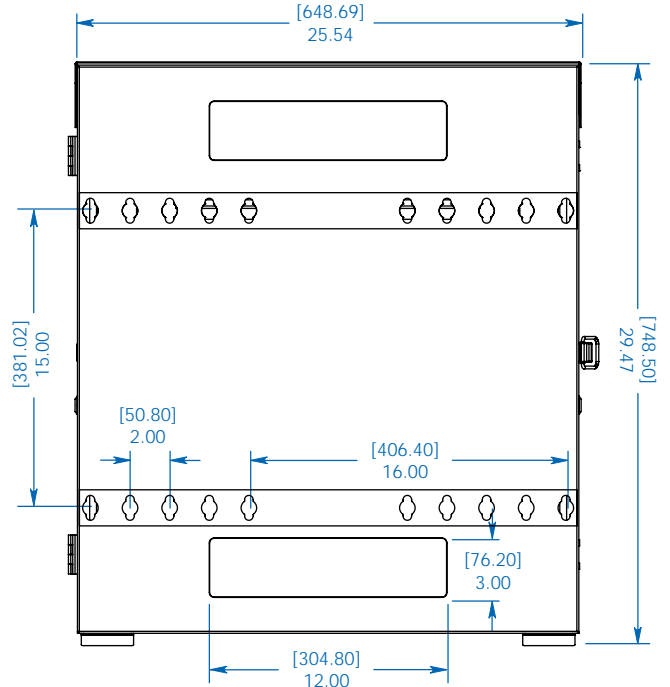

SEE NEXT PAGE FOR DETAILED UNIT MEASUREMENTS

Specifications

Model	SRWF6U
Rack Spaces	6U
Equipment Mounting Depth	Up to 20 in. / 508 mm
Load Rating*	150 lb. / 68 kg
Unit Dimensions (H x W x D)	28.8 x 25.6 x 11.5 in. / 732 x 650 x 292 mm
Shipping Dimensions (H x W x D)	34.25 x 31.1 x 16.93 in. / 870 x 790 x 430 mm
Unit Weight	64 lb. / 29 kg
Shipping Weight	70.5 lb. / 32 kg
Standards	Tested to EIA-310-E, NOM, RoHS, PCI-DSS

* The load rating includes the combined weight of the unit and installed equipment. The unit must be mounted to a stable surface with user-supplied anchors capable of bearing the full load.

1111 W. 35th Street
Chicago, IL 60609 USA
773.869.1234
www.tripplite.com

FRONT VIEW

REAR VIEW

TOP VIEW

BOTTOM VIEW

SIDE VIEW

MODEL:
SRWF6U
TRIPP-LITE

1111 W. 35th Street
 Chicago, IL 60609 USA
 773.869.1234
 www.tripplite.com

Dimensions: [mm] INCHES