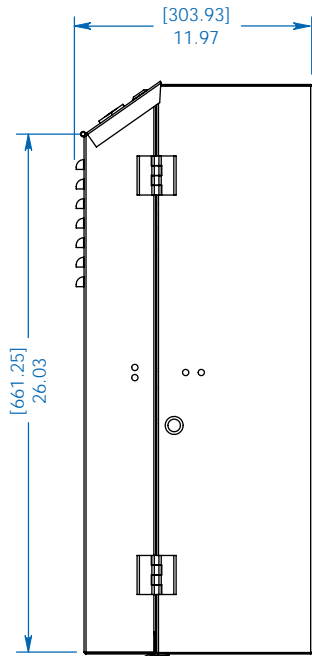

SEE NEXT PAGE FOR DETAILED UNIT MEASUREMENTS

Specifications

Model	SRWF6U
Rack Spaces	6U
Equipment Mounting Depth	Up to 20 in. / 508 mm
Load Rating*	150 lb. / 68 kg
Unit Dimensions (H x W x D)	28.8 x 25.6 x 11.5 in. / 732 x 650 x 292 mm
Shipping Dimensions (H x W x D)	34.25 x 31.1 x 16.93 in. / 870 x 790 x 430 mm
Unit Weight	64 lb. / 29 kg
Shipping Weight	70.5 lb. / 32 kg
Standards	Tested to EIA-310-E, NOM, RoHS, PCI-DSS

* The load rating includes the combined weight of the unit and installed equipment. The unit must be mounted to a stable surface with user-supplied anchors capable of bearing the full load.

1111 W. 35th Street
Chicago, IL 60609 USA
773.869.1234
www.tripplite.com

FRONT VIEW

REAR VIEW

TOP VIEW

BOTTOM VIEW

SIDE VIEW

MODEL:
SRWF6U
TRIPP-LITE

1111 W. 35th Street
 Chicago, IL 60609 USA
 773.869.1234
 www.tripplite.com

Dimensions: [mm] INCHES