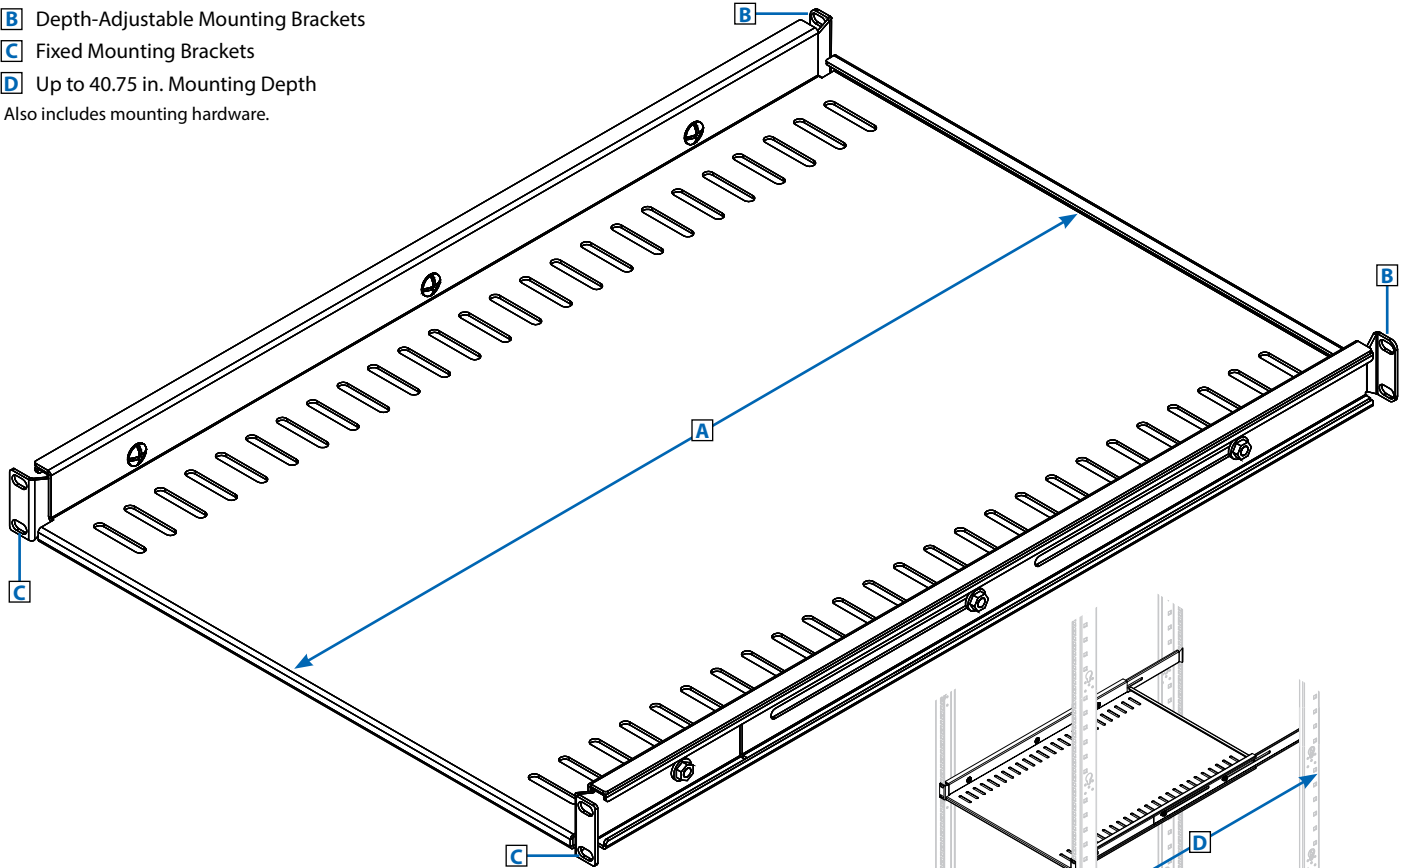

MODEL:

SRSHELF4PHD

SmartRack® Heavy-Duty Fixed Shelf for 4-Post Racks

250 lb.
Load Capacity

25.5 in.
Platform Depth

Up to 40.75 in.
Mounting Depth

Sturdy Steel
Construction

Ventilated for
Ample Airflow

- A** 25.5 in. Platform Depth
 - B** Depth-Adjustable Mounting Brackets
 - C** Fixed Mounting Brackets
 - D** Up to 40.75 in. Mounting Depth
- Also includes mounting hardware.

SRSHELF4PHD is a heavy-duty fixed shelf designed for installation in 4-post racks. It can support up to 250 lb. of equipment, such as tower servers and displays.

Specifications

Model	SRSHELF4PHD
Load Rating*	250 lb. / 113 kg
Mounting Depth	Fully Closed: 25.5 in. / 648 mm Fully Open: 40.75 in. / 1035 mm
Unit Dimensions (H x W x D)	1.73 x 19 x 26.1 in. / 44 x 483 x 663 mm
Shipping Dimensions (H x W x D)	4 x 20 x 27 in. / 102 x 508 x 686 mm
Unit Weight	16.5 lb. / 7.5 kg
Shipping Weight	18 lb. / 8 kg
Standards	GOST, RoHS

SIDE VIEW

FRONT VIEW

Dimensions: [mm] INCHES

Tripp Lite has a policy of continuous improvement. Specifications are subject to change without notice.

MODEL:
SRSHELF4PHD
TRIPP·LITE

1111 W. 35th Street
 Chicago, IL 60609 USA
 773.869.1234
 www.tripplite.com