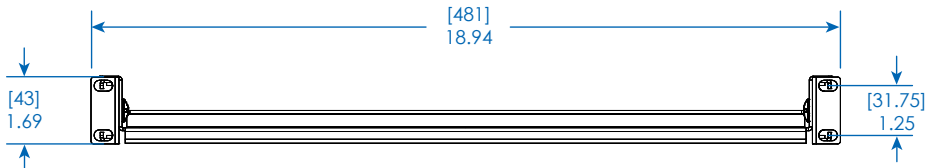

- A** 25.5 in. Platform Depth
 - B** Depth-Adjustable Mounting Brackets
 - C** Fixed Mounting Brackets
 - D** Up to 40.75 in. Mounting Depth
- Also includes mounting hardware.

SRSHELF4PHD is a heavy-duty fixed shelf designed for installation in 4-post racks. It can support up to 250 lb. of equipment, such as tower servers and displays.

Specifications

Model	SRSHELF4PHD
Load Rating*	250 lb. / 113 kg
Mounting Depth	Fully Closed: 25.5 in. / 648 mm Fully Open: 40.75 in. / 1035 mm
Unit Dimensions (H x W x D)	1.73 x 19 x 26.1 in. / 44 x 483 x 663 mm
Shipping Dimensions (H x W x D)	4 x 20 x 27 in. / 102 x 508 x 686 mm
Unit Weight	16.5 lb. / 7.5 kg
Shipping Weight	18 lb. / 8 kg
Standards	GOST, RoHS

*The load rating includes the combined weight of the unit and installed equipment.

SEE NEXT PAGE FOR DETAILED UNIT MEASUREMENTS

1111 W. 35th Street
Chicago, IL 60609 USA
773.869.1234
www.tripplite.com

TOP VIEW

SIDE VIEW

FRONT VIEW

Dimensions: [mm] INCHES

Tripp Lite has a policy of continuous improvement. Specifications are subject to change without notice.

MODEL:
SRSHELF4PHD
TRIPP·LITE

1111 W. 35th Street
 Chicago, IL 60609 USA
 773.869.1234
 www.tripplite.com