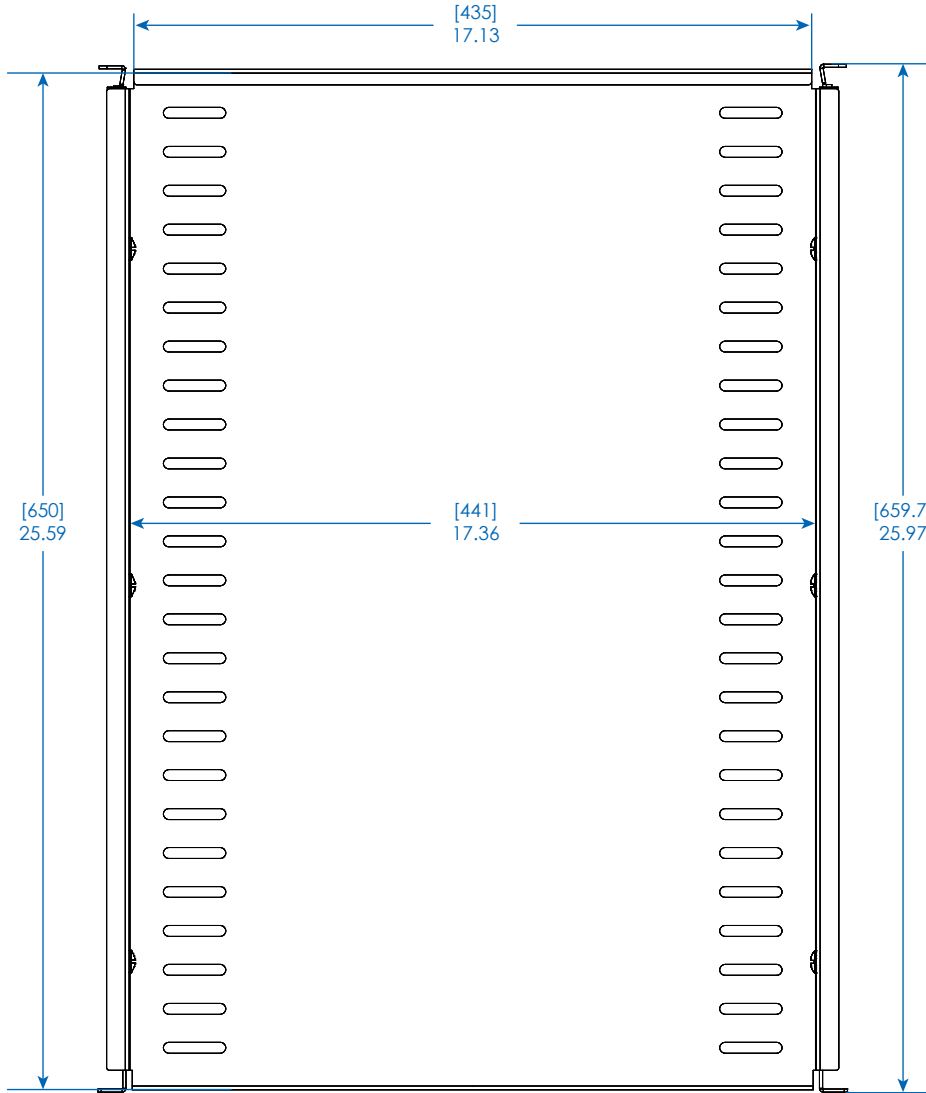

- A** 25.5 in. Platform Depth
 - B** Depth-Adjustable Mounting Brackets
 - C** Fixed Mounting Brackets
 - D** Up to 40.75 in. Mounting Depth
- Also includes mounting hardware.

SRSHELF4PHD is a heavy-duty fixed shelf designed for installation in 4-post racks. It can support up to 250 lb. of equipment, such as tower servers and displays.

Specifications

Model	SRSHELF4PHD
Load Rating*	250 lb. / 113 kg
Mounting Depth	Fully Closed: 25.5 in. / 648 mm Fully Open: 40.75 in. / 1035 mm
Unit Dimensions (H x W x D)	1.73 x 19 x 26.1 in. / 44 x 483 x 663 mm
Shipping Dimensions (H x W x D)	4 x 20 x 27 in. / 102 x 508 x 686 mm
Unit Weight	16.5 lb. / 7.5 kg
Shipping Weight	18 lb. / 8 kg
Standards	GOST, RoHS

*The load rating includes the combined weight of the unit and installed equipment.

SEE NEXT PAGE FOR DETAILED UNIT MEASUREMENTS

1111 W. 35th Street
Chicago, IL 60609 USA
773.869.1234
www.tripplite.com

TOP VIEW

SIDE VIEW

FRONT VIEW

Dimensions: [mm] INCHES

Tripp Lite has a policy of continuous improvement. Specifications are subject to change without notice.

MODEL:
SRSHELF4PHD
TRIPP·LITE

1111 W. 35th Street
 Chicago, IL 60609 USA
 773.869.1234
 www.tripplite.com