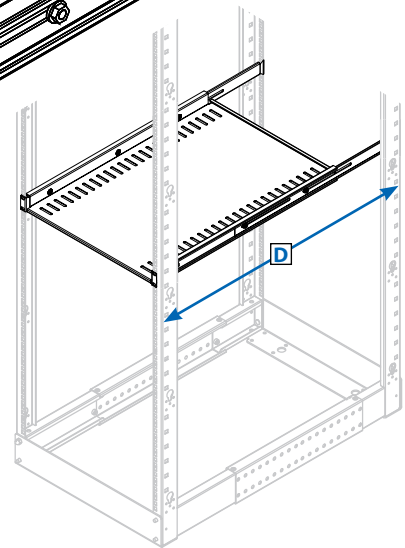

MODEL:

SRSHELF4PHD

SmartRack® Heavy-Duty Fixed Shelf for 4-Post Racks

250 lb.
Load Capacity

25.5 in.
Platform Depth

Up to 40.75 in.
Mounting Depth

Sturdy Steel
Construction

Ventilated for
Ample Airflow

- A** 25.5 in. Platform Depth
 - B** Depth-Adjustable Mounting Brackets
 - C** Fixed Mounting Brackets
 - D** Up to 40.75 in. Mounting Depth
- Also includes mounting hardware.

SRSHELF4PHD is a heavy-duty fixed shelf designed for installation in 4-post racks. It can support up to 250 lb. of equipment, such as tower servers and displays.

Specifications

Model	SRSHELF4PHD
Load Rating*	250 lb. / 113 kg
Mounting Depth	Fully Closed: 25.5 in. / 648 mm Fully Open: 40.75 in. / 1035 mm
Unit Dimensions (H x W x D)	1.73 x 19 x 26.1 in. / 44 x 483 x 663 mm
Shipping Dimensions (H x W x D)	4 x 20 x 27 in. / 102 x 508 x 686 mm
Unit Weight	16.5 lb. / 7.5 kg
Shipping Weight	18 lb. / 8 kg
Standards	GOST, RoHS

SIDE VIEW

FRONT VIEW

Dimensions: [mm] INCHES

Tripp Lite has a policy of continuous improvement. Specifications are subject to change without notice.

MODEL:
SRSHELF4PHD
TRIPP·LITE

1111 W. 35th Street
 Chicago, IL 60609 USA
 773.869.1234
 www.tripplite.com