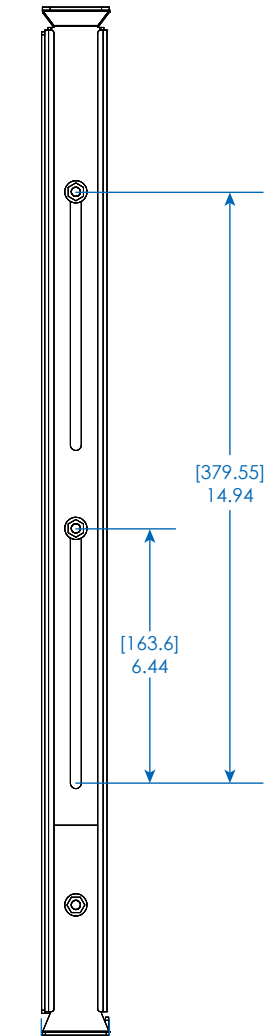

- A** 25.5 in. Platform Depth
 - B** Depth-Adjustable Mounting Brackets
 - C** Fixed Mounting Brackets
 - D** Up to 40.75 in. Mounting Depth
- Also includes mounting hardware.

SRSHELF4PHD is a heavy-duty fixed shelf designed for installation in 4-post racks. It can support up to 250 lb. of equipment, such as tower servers and displays.

Specifications

Model	SRSHELF4PHD
Load Rating*	250 lb. / 113 kg
Mounting Depth	Fully Closed: 25.5 in. / 648 mm Fully Open: 40.75 in. / 1035 mm
Unit Dimensions (H x W x D)	1.73 x 19 x 26.1 in. / 44 x 483 x 663 mm
Shipping Dimensions (H x W x D)	4 x 20 x 27 in. / 102 x 508 x 686 mm
Unit Weight	16.5 lb. / 7.5 kg
Shipping Weight	18 lb. / 8 kg
Standards	GOST, RoHS

*The load rating includes the combined weight of the unit and installed equipment.

SEE NEXT PAGE FOR DETAILED UNIT MEASUREMENTS

1111 W. 35th Street
Chicago, IL 60609 USA
773.869.1234
www.tripplite.com

TOP VIEW

SIDE VIEW

FRONT VIEW

Dimensions: [mm] INCHES

Tripp Lite has a policy of continuous improvement. Specifications are subject to change without notice.

MODEL:
SRSHELF4PHD
TRIPP·LITE

1111 W. 35th Street
 Chicago, IL 60609 USA
 773.869.1234
 www.tripplite.com