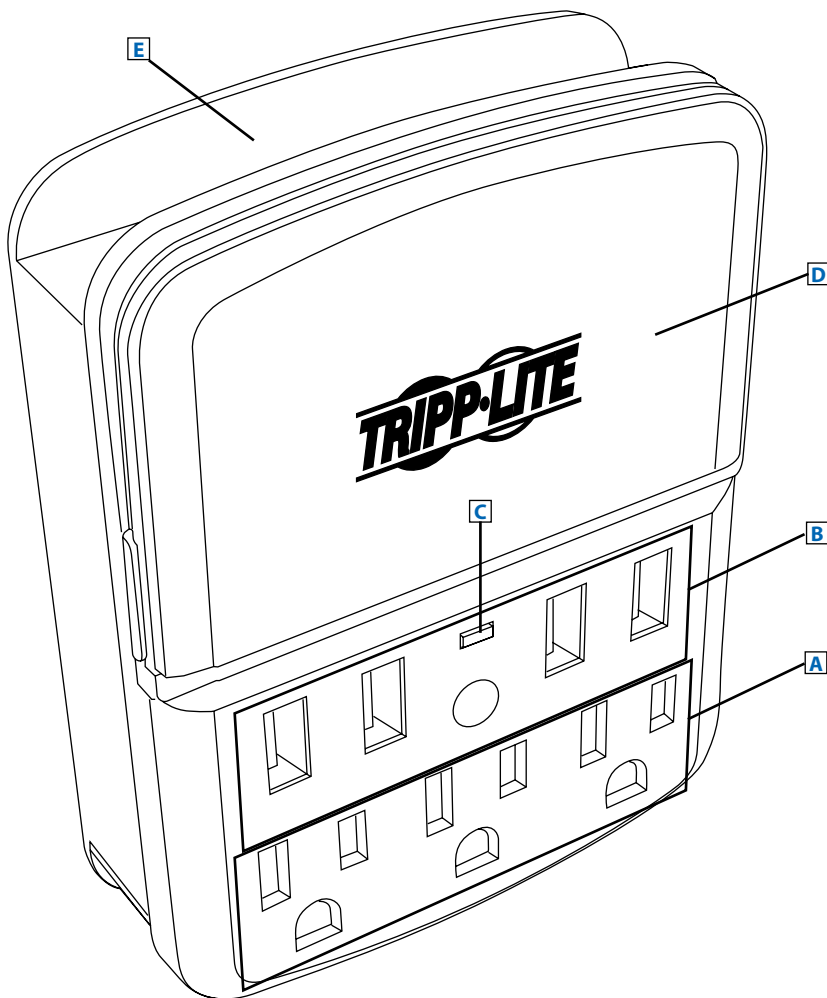

Lifetime
Warranty

- A** 5-15R Outlets
- B** USB Charging Ports (4.8A Total)
- C** Protected LED
- D** Slide-Out Phone/Tablet Holder
- E** Phone/Tablet Slot

Not shown:
5-15P Plug (On Rear of Housing)

Specifications

FRONT VIEW

SIDE VIEW

REAR VIEW

TOP VIEW

Dimensions: [mm] INCHES

Tripp Lite has a policy of continuous improvement. Specifications are subject to change without notice.

MODEL:
SK34USB

1111 W. 35th Street
Chicago, IL 60609 USA
773.869.1234