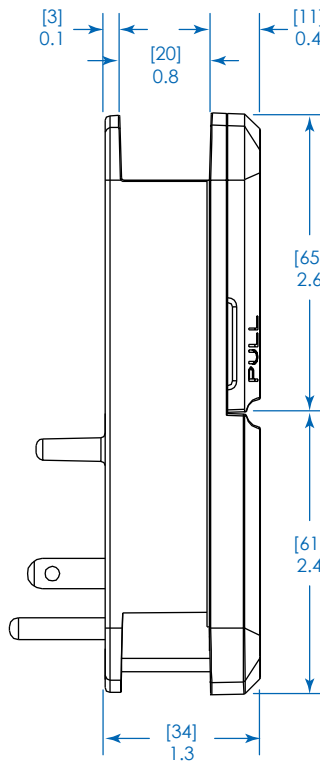

Model	SK34USBB
Nominal Input Voltage Supported	120V AC 50/60Hz
Input Connection Type	5-15P (Direct-plug In)
Output Receptacles	3x 5-15R
Output (Watts)	1800W
Circuit Breaker (Amps)	15A
USB Charging Ports	4x USB A (Female)
Total USB Charging Capacity (Amps)	4.8A
Surge Suppression Rating (Joules)	540
Protection Modes	Includes full normal mode (H-N) and common mode (N-G / H-G)
Clamping Voltage (RMS)	600
Standards	UL 1449 3rd Edition; conforms to IEE 587/ANSI C62.41, RoHS

- Charges mobile devices, such as tablets, MP3 players and smartphones
- Built-in top slot and additional pull-out slot hold two devices while charging

SEE NEXT PAGE FOR DETAILED UNIT MEASUREMENTS

1111 W. 35th Street
Chicago, IL 60609 USA
773.869.1234
www.tripplite.com

FRONT VIEW

SIDE VIEW

REAR VIEW

TOP VIEW

Dimensions: [mm] INCHES

Tripp Lite has a policy of continuous improvement. Specifications are subject to change without notice.

MODEL:
SK34USB

1111 W. 35th Street
Chicago, IL 60609 USA
773.869.1234