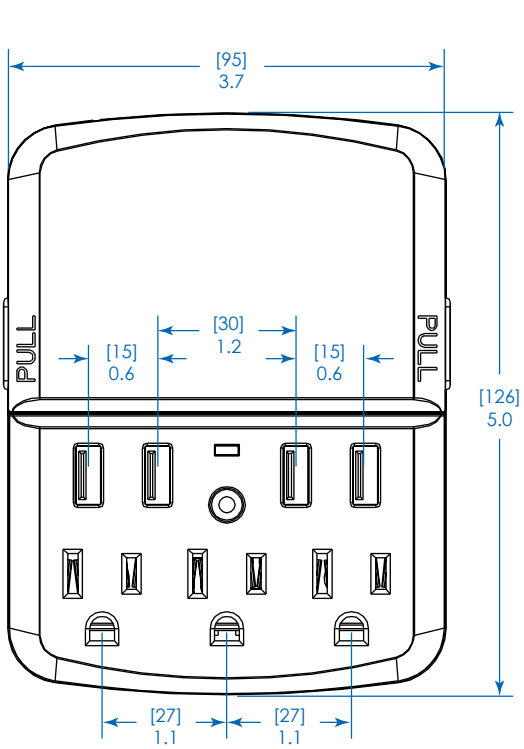

Lifetime
Warranty

- A** 5-15R Outlets
- B** USB Charging Ports (4.8A Total)
- C** Protected LED
- D** Slide-Out Phone/Tablet Holder
- E** Phone/Tablet Slot

Not shown:
5-15P Plug (On Rear of Housing)

Specifications

Model	SK34USBB
Nominal Input Voltage Supported	120V AC 50/60Hz
Input Connection Type	5-15P (Direct-plug In)
Output Receptacles	3x 5-15R
Output (Watts)	1800W
Circuit Breaker (Amps)	15A
USB Charging Ports	4x USB A (Female)
Total USB Charging Capacity (Amps)	4.8A
Surge Suppression Rating (Joules)	540
Protection Modes	Includes full normal mode (H-N) and common mode (N-G / H-G)
Clamping Voltage (RMS)	600
Standards	UL 1449 3rd Edition; conforms to IEE 587/ANSI C62.41, RoHS

FRONT VIEW

SIDE VIEW

REAR VIEW

TOP VIEW

Dimensions: [mm] INCHES

Tripp Lite has a policy of continuous improvement. Specifications are subject to change without notice.

MODEL:
SK34USB

1111 W. 35th Street
Chicago, IL 60609 USA
773.869.1234