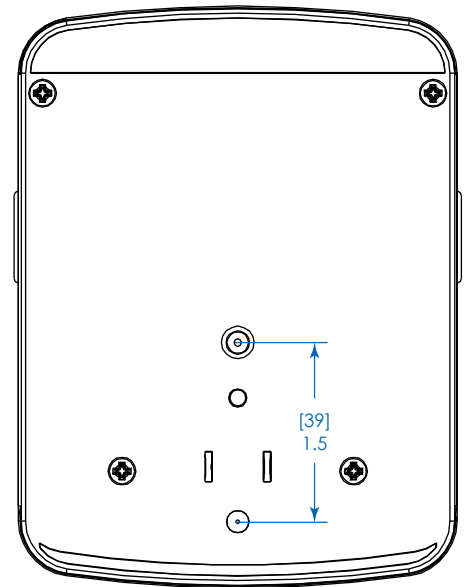

- Charges mobile devices, such as tablets, MP3 players and smartphones
- Built-in top slot and additional pull-out slot hold two devices while charging

SEE NEXT PAGE FOR DETAILED UNIT MEASUREMENTS

1111 W. 35th Street
Chicago, IL 60609 USA
773.869.1234
www.tripplite.com

FRONT VIEW

SIDE VIEW

REAR VIEW

TOP VIEW

Dimensions: [mm] INCHES

Tripp Lite has a policy of continuous improvement. Specifications are subject to change without notice.

MODEL:
SK34USB

1111 W. 35th Street
Chicago, IL 60609 USA
773.869.1234