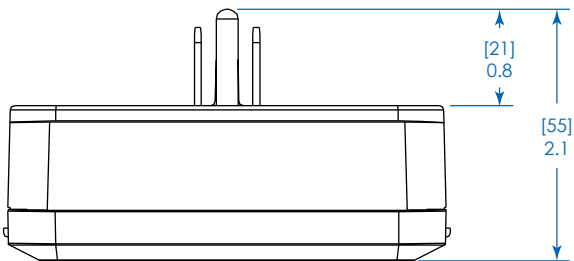

- Charges mobile devices, such as tablets, MP3 players and smartphones
- Built-in top slot and additional pull-out slot hold two devices while charging

SEE NEXT PAGE FOR DETAILED UNIT MEASUREMENTS

1111 W. 35th Street
Chicago, IL 60609 USA
773.869.1234
www.tripplite.com

FRONT VIEW

SIDE VIEW

REAR VIEW

TOP VIEW

Dimensions: [mm] INCHES

Tripp Lite has a policy of continuous improvement. Specifications are subject to change without notice.

MODEL:
SK34USB

1111 W. 35th Street
Chicago, IL 60609 USA
773.869.1234