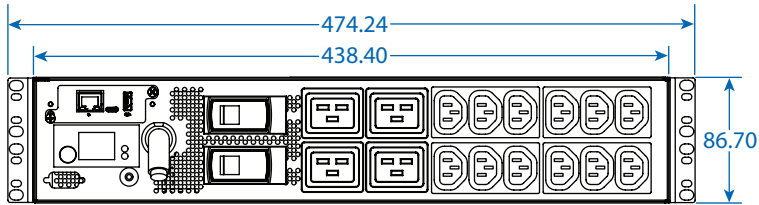

# PDUMNH32HV

FRONT VIEW

TOP VIEW

REAR VIEW

SIDE VIEW

Dimensions: mm

Tripp Lite has a policy of continuous improvement. Specifications are subject to change without notice. Photos and illustrations may differ slightly from actual products.