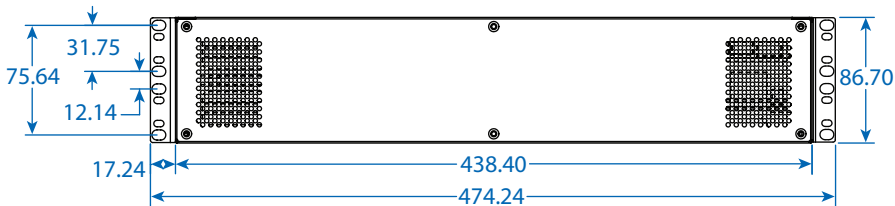

MODEL:

# PDUMNH32HV

FRONT VIEW

TOP VIEW

REAR VIEW

SIDE VIEW

Dimensions: mm

Tripp Lite has a policy of continuous improvement. Specifications are subject to change without notice. Photos and illustrations may differ slightly from actual products.