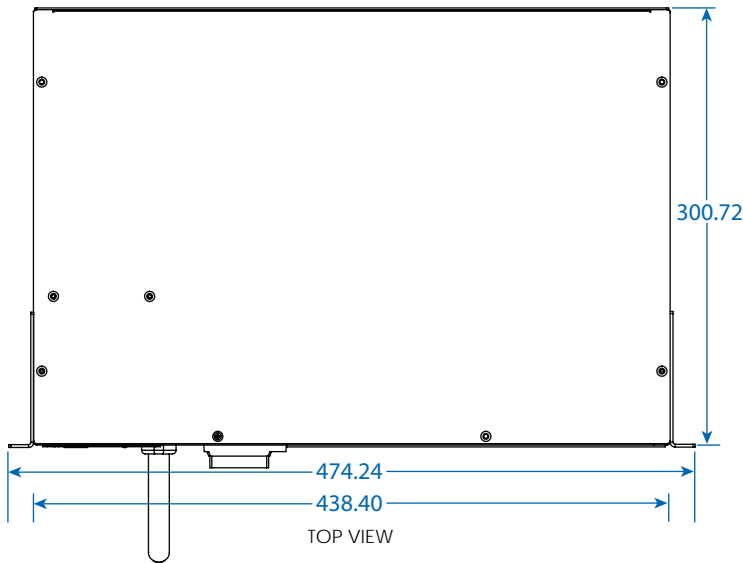

# PDUMNH32HV

FRONT VIEW

TOP VIEW

REAR VIEW

SIDE VIEW

Dimensions: mm

Tripp Lite has a policy of continuous improvement. Specifications are subject to change without notice. Photos and illustrations may differ slightly from actual products.