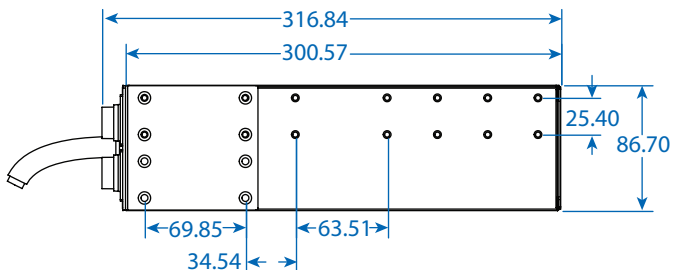

# PDUMNH32HV

FRONT VIEW

TOP VIEW

REAR VIEW

SIDE VIEW

Dimensions: mm

Tripp Lite has a policy of continuous improvement. Specifications are subject to change without notice. Photos and illustrations may differ slightly from actual products.