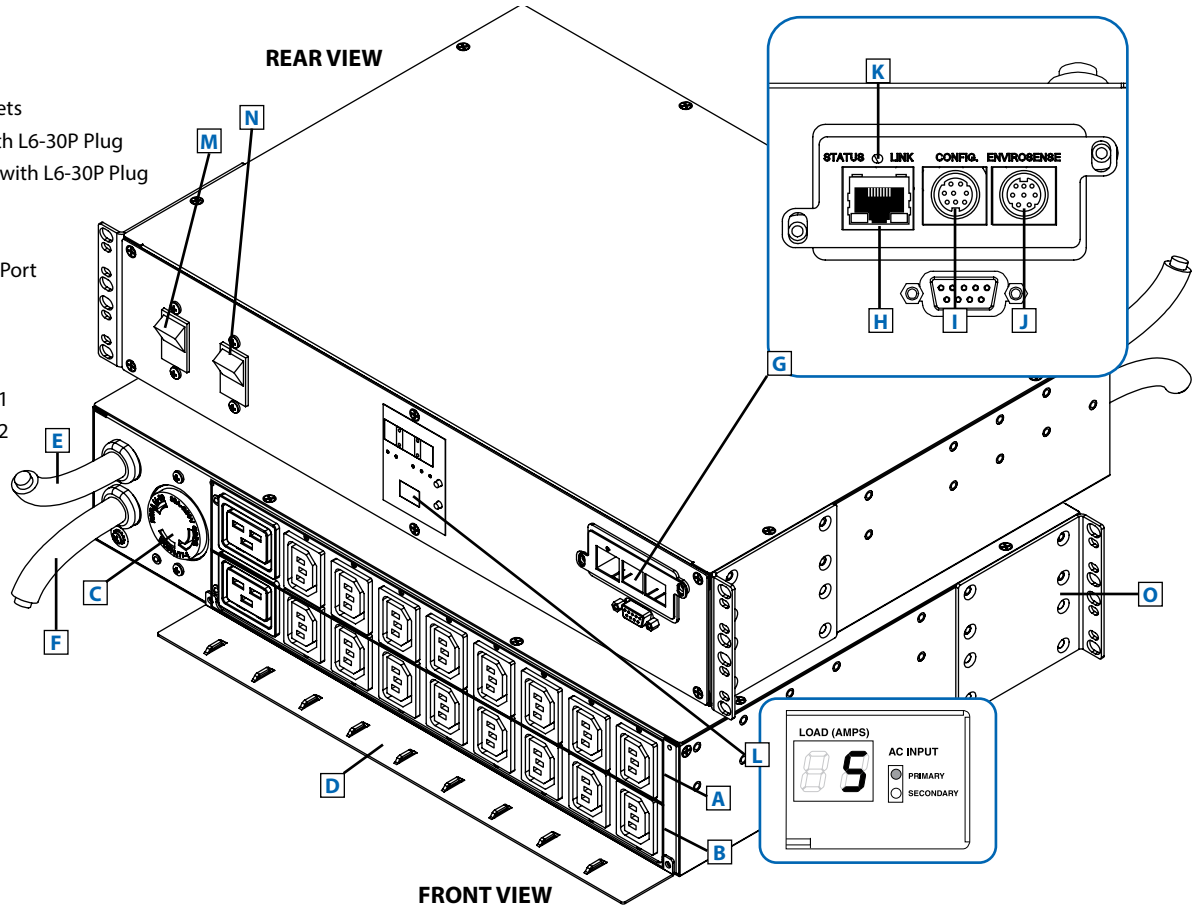

**2U Horizontal
Rack-Mount**

2 L6-30P Plugs

- A** Load Bank 1
- B** Load Bank 2
- C** L6-30R Outlet
- D** Cable Retention Brackets
- E** Primary Input Cord with L6-30P Plug
- F** Secondary Input Cord with L6-30P Plug
- G** Network Interface
- H** RJ45 Jack
- I** Manual Configuration Port
- J** ENVIROSENSE Port
- K** SNMP Reset Button
- L** Digital Load Meter
- M** Circuit Breaker – Bank 1
- N** Circuit Breaker – Bank 2
- O** Mounting Ears

Also Includes:
Owner's Manual, Cable Ties

- Distributes 5-5.8kW single-phase redundant power for devices with non-redundant power supply configurations
- Automatic transfer switching within 2-6ms
- Switched outlets and network interface supports individual outlet control on a real-time or programmable basis
- Digital load meter offers real-time output current monitoring

SEE NEXT PAGE FOR DETAILED UNIT MEASUREMENTS

1111 W. 35th Street
Chicago, IL 60609 USA
773.869.1234
www.tripplite.com

Specifications

Model	PDUMH30HVATNET
Voltage	208/240V (Single-Phase Input/Output)
Frequency	50/60 Hz
Load Capacity	5.8kW (240V), 5kW (208V)
Input Connector (x2)	NEMA L6-30P
Cord Length (x2)	10 ft. / 3 m
Outlets	19 (16 C13, 2 C19, 1 L6-30R)
Primary Mounting Option	2U Horizontal
Unit Dimensions	3.41 x 17.26 x 12.23 in. / 87 x 438 x 311 mm
Unit Weight	13.7 lb. / 6.2 kg
Standards	Tested to UL 60950-1 (US & Canada), NOM (Mexico), FCC Class A; RoHS; TAA

FRONT VIEW

SIDE VIEW

REAR VIEW

Dimensions: [mm] INCHES

Tripp Lite has a policy of continuous improvement. Specifications are subject to change without notice.

MODEL:
PDUMH30HVATNET

1111 W. 35th Street
Chicago, IL 60609 USA
773.869.1234