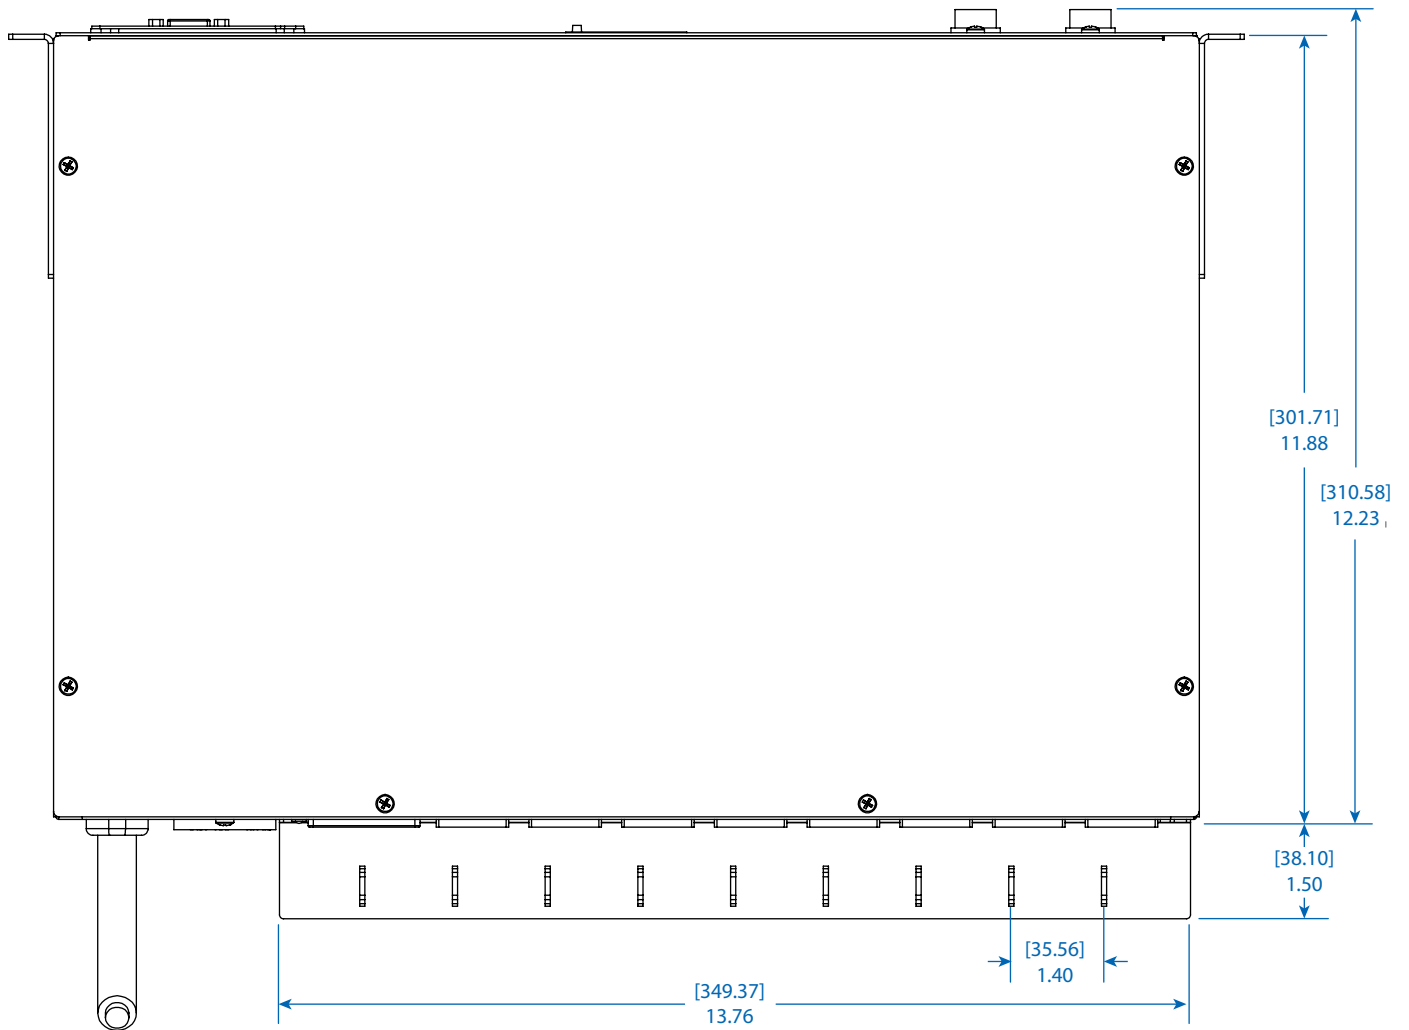

SEE NEXT PAGE FOR DETAILED UNIT MEASUREMENTS

1111 W. 35th Street
Chicago, IL 60609 USA
773.869.1234
www.tripplite.com

Specifications

Model	PDUMH30HVATNET
Voltage	208/240V (Single-Phase Input/Output)
Frequency	50/60 Hz
Load Capacity	5.8kW (240V), 5kW (208V)
Input Connector (x2)	NEMA L6-30P
Cord Length (x2)	10 ft. / 3 m
Outlets	19 (16 C13, 2 C19, 1 L6-30R)
Primary Mounting Option	2U Horizontal
Unit Dimensions	3.41 x 17.26 x 12.23 in. / 87 x 438 x 311 mm
Unit Weight	13.7 lb. / 6.2 kg
Standards	Tested to UL 60950-1 (US & Canada), NOM (Mexico), FCC Class A; RoHS; TAA

FRONT VIEW

SIDE VIEW

REAR VIEW

Dimensions: [mm] INCHES

Tripp Lite has a policy of continuous improvement. Specifications are subject to change without notice.

MODEL:
PDUMH30HVATNET

1111 W. 35th Street
Chicago, IL 60609 USA
773.869.1234

www.tripplite.com

TOP VIEW

Dimensions: [mm] INCHES

Tripp Lite has a policy of continuous improvement. Specifications are subject to change without notice.

MODEL:
PDUMH30HVATNET

1111 W. 35th Street
 Chicago, IL 60609 USA
 773.869.1234
 www.tripplite.com