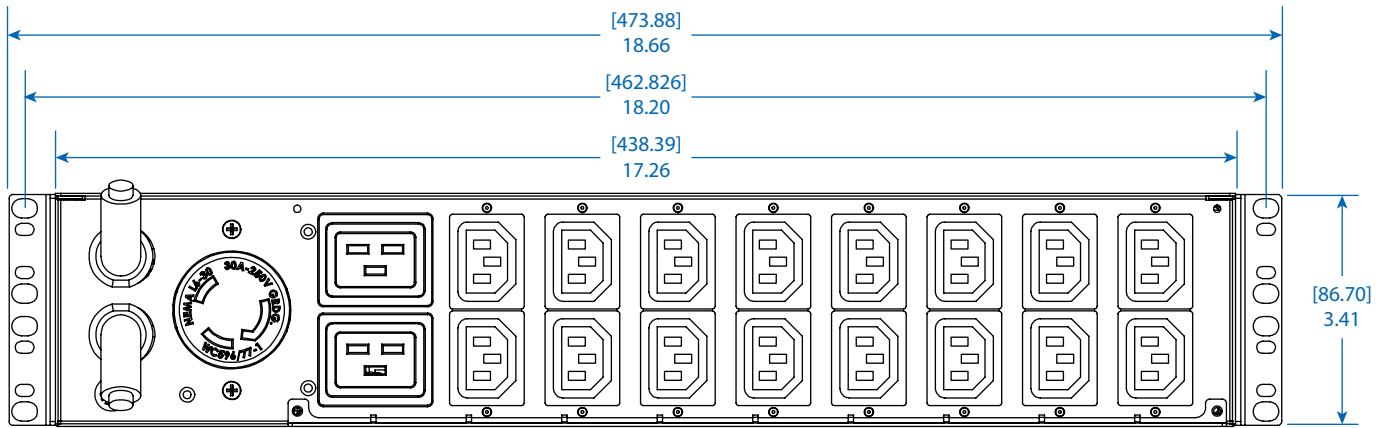

SEE NEXT PAGE FOR DETAILED UNIT MEASUREMENTS

1111 W. 35th Street
Chicago, IL 60609 USA
773.869.1234
www.tripplite.com

Specifications

Model	PDUMH30HVATNET
Voltage	208/240V (Single-Phase Input/Output)
Frequency	50/60 Hz
Load Capacity	5.8kW (240V), 5kW (208V)
Input Connector (x2)	NEMA L6-30P
Cord Length (x2)	10 ft. / 3 m
Outlets	19 (16 C13, 2 C19, 1 L6-30R)
Primary Mounting Option	2U Horizontal
Unit Dimensions	3.41 x 17.26 x 12.23 in. / 87 x 438 x 311 mm
Unit Weight	13.7 lb. / 6.2 kg
Standards	Tested to UL 60950-1 (US & Canada), NOM (Mexico), FCC Class A; RoHS; TAA

FRONT VIEW

SIDE VIEW

REAR VIEW

Dimensions: [mm] INCHES

Tripp Lite has a policy of continuous improvement. Specifications are subject to change without notice.

MODEL:
PDUMH30HVATNET

1111 W. 35th Street
Chicago, IL 60609 USA
773.869.1234