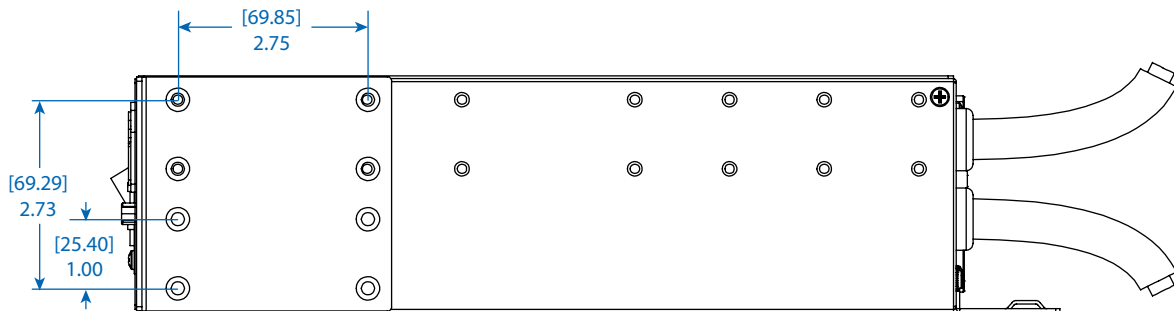

SEE NEXT PAGE FOR DETAILED UNIT MEASUREMENTS

1111 W. 35th Street
Chicago, IL 60609 USA
773.869.1234
www.tripplite.com

Specifications

Model	PDUMH30HVATNET
Voltage	208/240V (Single-Phase Input/Output)
Frequency	50/60 Hz
Load Capacity	5.8kW (240V), 5kW (208V)
Input Connector (x2)	NEMA L6-30P
Cord Length (x2)	10 ft. / 3 m
Outlets	19 (16 C13, 2 C19, 1 L6-30R)
Primary Mounting Option	2U Horizontal
Unit Dimensions	3.41 x 17.26 x 12.23 in. / 87 x 438 x 311 mm
Unit Weight	13.7 lb. / 6.2 kg
Standards	Tested to UL 60950-1 (US & Canada), NOM (Mexico), FCC Class A; RoHS; TAA

FRONT VIEW

SIDE VIEW

REAR VIEW

Dimensions: [mm] INCHES

Tripp Lite has a policy of continuous improvement. Specifications are subject to change without notice.

MODEL:
PDUMH30HVATNET

1111 W. 35th Street
Chicago, IL 60609 USA
773.869.1234

www.tripplite.com

TOP VIEW

Dimensions: [mm] INCHES

Tripp Lite has a policy of continuous improvement. Specifications are subject to change without notice.

MODEL:
PDUMH30HVATNET

1111 W. 35th Street
 Chicago, IL 60609 USA
 773.869.1234
 www.tripplite.com