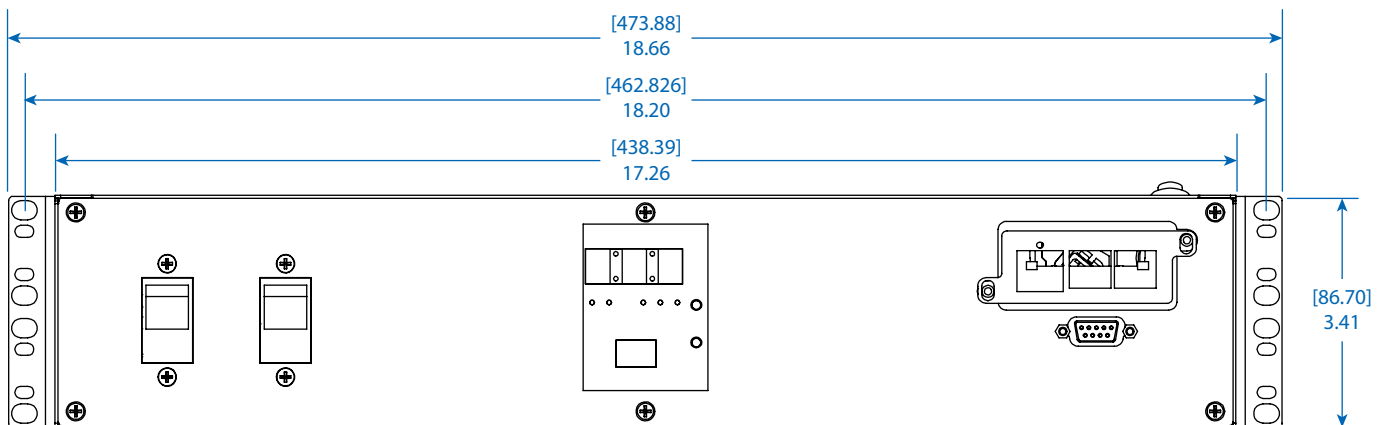

SEE NEXT PAGE FOR DETAILED UNIT MEASUREMENTS

1111 W. 35th Street
Chicago, IL 60609 USA
773.869.1234
www.tripplite.com

Specifications

Model	PDUMH30HVATNET
Voltage	208/240V (Single-Phase Input/Output)
Frequency	50/60 Hz
Load Capacity	5.8kW (240V), 5kW (208V)
Input Connector (x2)	NEMA L6-30P
Cord Length (x2)	10 ft. / 3 m
Outlets	19 (16 C13, 2 C19, 1 L6-30R)
Primary Mounting Option	2U Horizontal
Unit Dimensions	3.41 x 17.26 x 12.23 in. / 87 x 438 x 311 mm
Unit Weight	13.7 lb. / 6.2 kg
Standards	Tested to UL 60950-1 (US & Canada), NOM (Mexico), FCC Class A; RoHS; TAA

FRONT VIEW

SIDE VIEW

REAR VIEW

Dimensions: [mm] INCHES

Tripp Lite has a policy of continuous improvement. Specifications are subject to change without notice.

MODEL:
PDUMH30HVATNET

1111 W. 35th Street
Chicago, IL 60609 USA
773.869.1234

www.tripplite.com

TOP VIEW

Dimensions: [mm] INCHES

Tripp Lite has a policy of continuous improvement. Specifications are subject to change without notice.

MODEL:
PDUMH30HVATNET

1111 W. 35th Street
 Chicago, IL 60609 USA
 773.869.1234
 www.tripplite.com