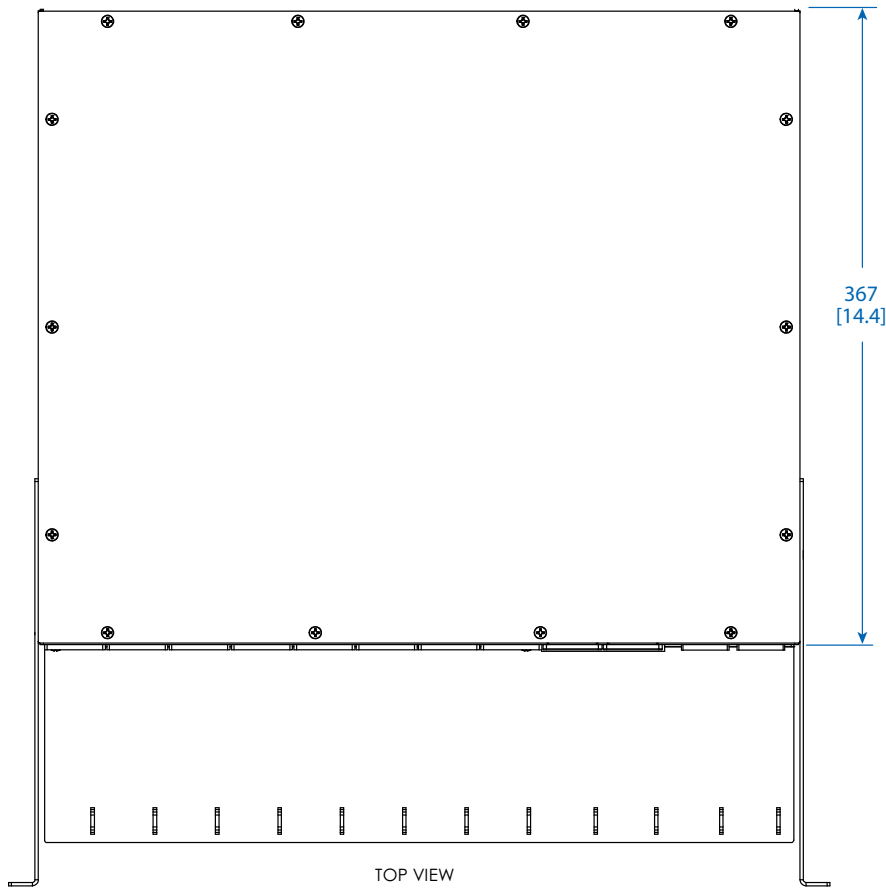

# PDUMH20HVATS

Dimensions: mm [inches]

Tripp Lite has a policy of continuous improvement. Specifications are subject to change without notice. Photos and illustrations may differ slightly from actual products.