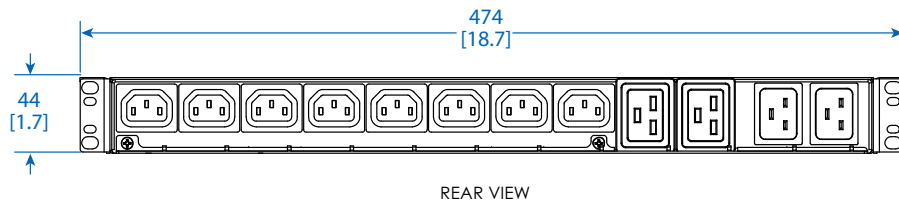

# PDUMH20HVATS

Dimensions: mm [inches]

Tripp Lite has a policy of continuous improvement. Specifications are subject to change without notice. Photos and illustrations may differ slightly from actual products.