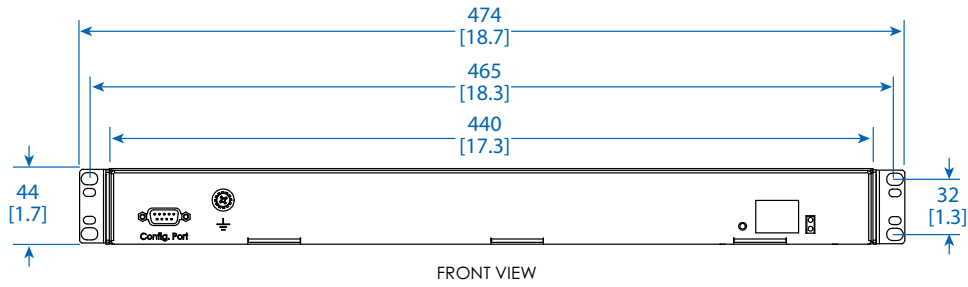

# PDUMH20HVATS

Dimensions: mm [inches]

Tripp Lite has a policy of continuous improvement. Specifications are subject to change without notice. Photos and illustrations may differ slightly from actual products.