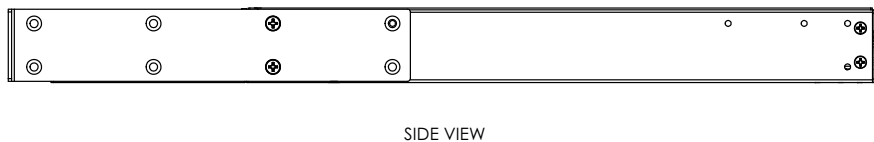

MODEL:

# PDUMH20HVATS

Dimensions: mm [inches]

Tripp Lite has a policy of continuous improvement. Specifications are subject to change without notice. Photos and illustrations may differ slightly from actual products.