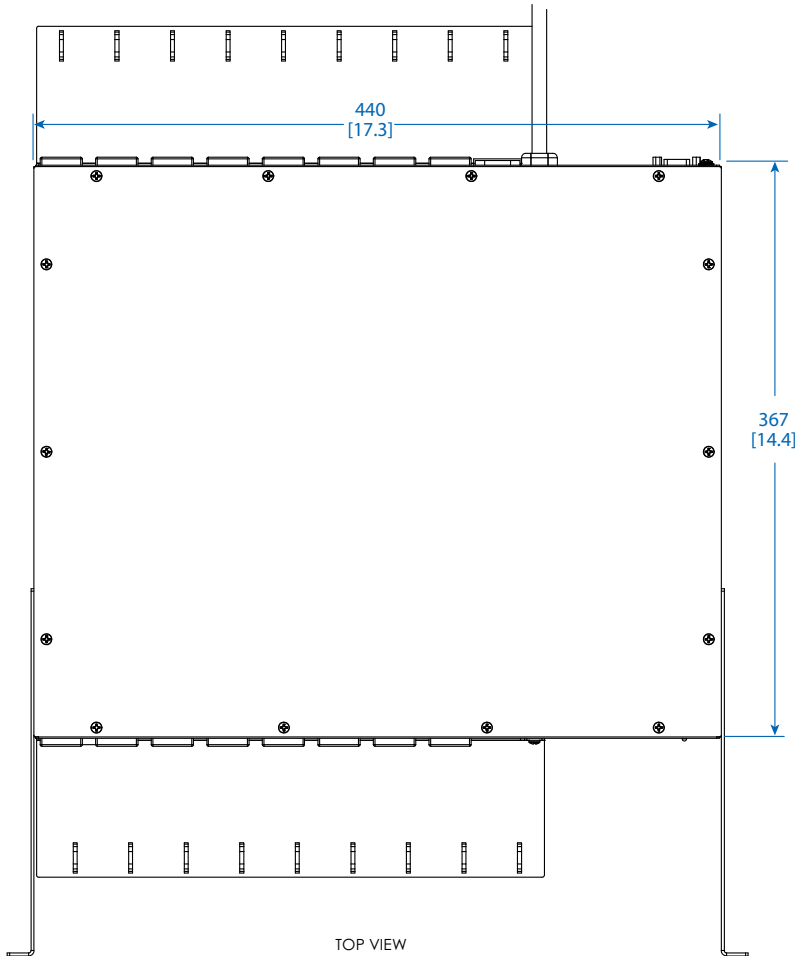

MODEL:

PDUMH20ATS

FRONT VIEW

TOP VIEW

REAR VIEW

SIDE VIEW

Rack-Mounting Brackets

Removable Cord Retention Brackets

NEMA L5-20P Plug

IEC-320 C20 INLET

Dimensions: mm [inches]

Tripp Lite has a policy of continuous improvement. Specifications are subject to change without notice. Photos and illustrations may differ slightly from actual products.