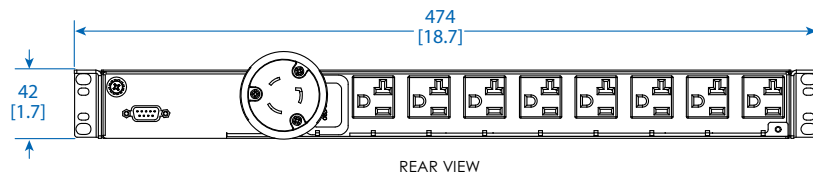

MODEL:

PDUMH20ATS

FRONT VIEW

TOP VIEW

REAR VIEW

SIDE VIEW

Rack-Mounting Brackets

Removable Cord Retention Brackets

NEMA L5-20P Plug

IEC-320 C20 INLET

Dimensions: mm [inches]

Tripp Lite has a policy of continuous improvement. Specifications are subject to change without notice. Photos and illustrations may differ slightly from actual products.