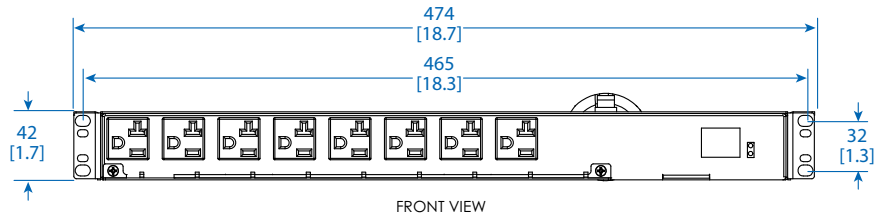

MODEL:

PDUMH20ATS

FRONT VIEW

TOP VIEW

REAR VIEW

SIDE VIEW

Rack-Mounting Brackets

Removable Cord Retention Brackets

NEMA L5-20P Plug

IEC-320 C20 INLET

Dimensions: mm [inches]

Tripp Lite has a policy of continuous improvement. Specifications are subject to change without notice. Photos and illustrations may differ slightly from actual products.