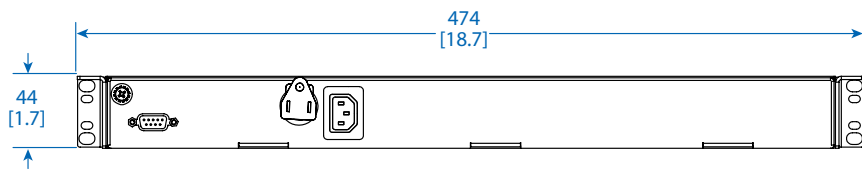

MODEL:

PDUMH15ATS

FRONT VIEW

TOP VIEW

REAR VIEW

SIDE VIEW

Dimensions: mm [inches]

Tripp Lite has a policy of continuous improvement. Specifications are subject to change without notice. Photos and illustrations may differ slightly from actual products.