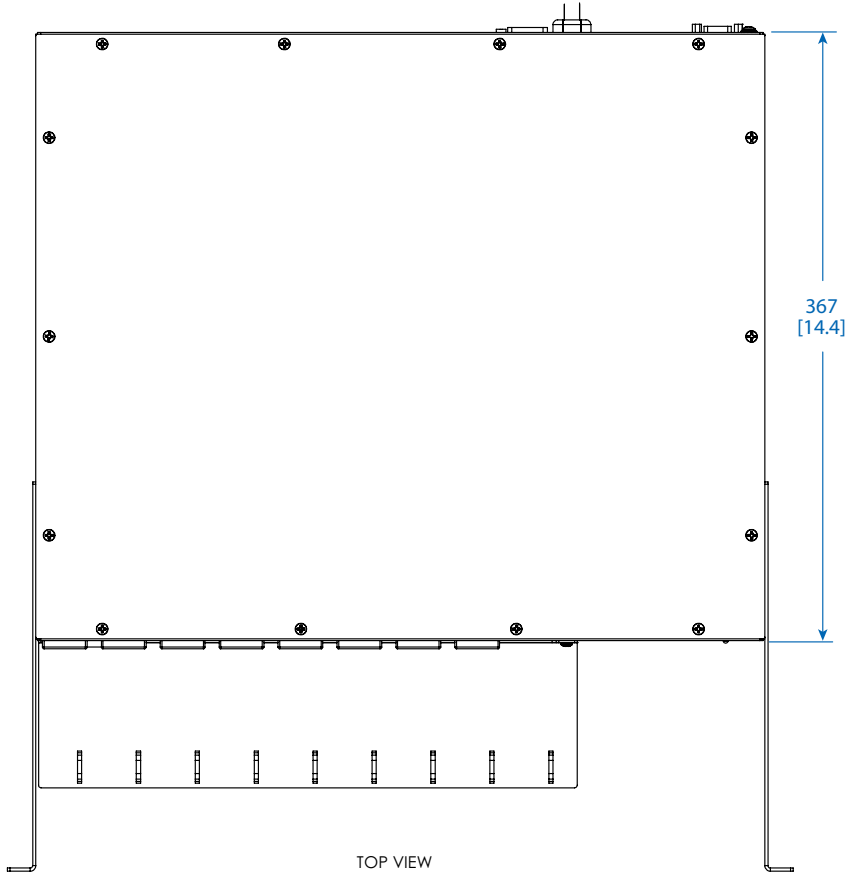

MODEL:

PDUMH15ATS

FRONT VIEW

TOP VIEW

REAR VIEW

SIDE VIEW

Dimensions: mm [inches]

Tripp Lite has a policy of continuous improvement. Specifications are subject to change without notice. Photos and illustrations may differ slightly from actual products.