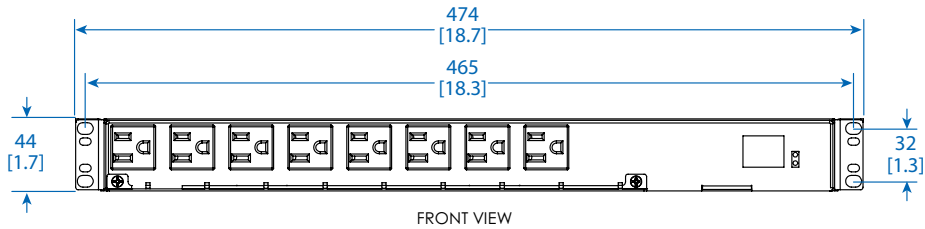

MODEL:

PDUMH15ATS

FRONT VIEW

TOP VIEW

REAR VIEW

SIDE VIEW

Dimensions: mm [inches]

Tripp Lite has a policy of continuous improvement. Specifications are subject to change without notice. Photos and illustrations may differ slightly from actual products.