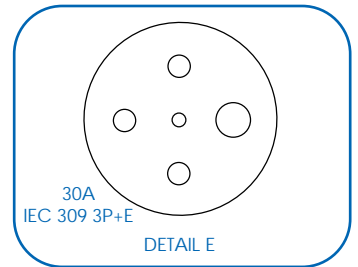

MODELS:
PDU3VSR3G30,
PDU3VSR10G30

1111 W. 35th Street
Chicago, IL 60609 USA
773.869.1234

www.tripplite.com

Dimensions: [mm] INCHES

Tripp Lite has a policy of continuous improvement. Specifications are subject to change without notice.