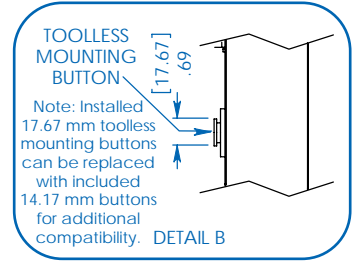

MODELS:
PDU3VSR3G30,
PDU3VSR10G30

1111 W. 35th Street
Chicago, IL 60609 USA
773.869.1234

www.tripplite.com

Dimensions: [mm] INCHES

Tripp Lite has a policy of continuous improvement. Specifications are subject to change without notice.