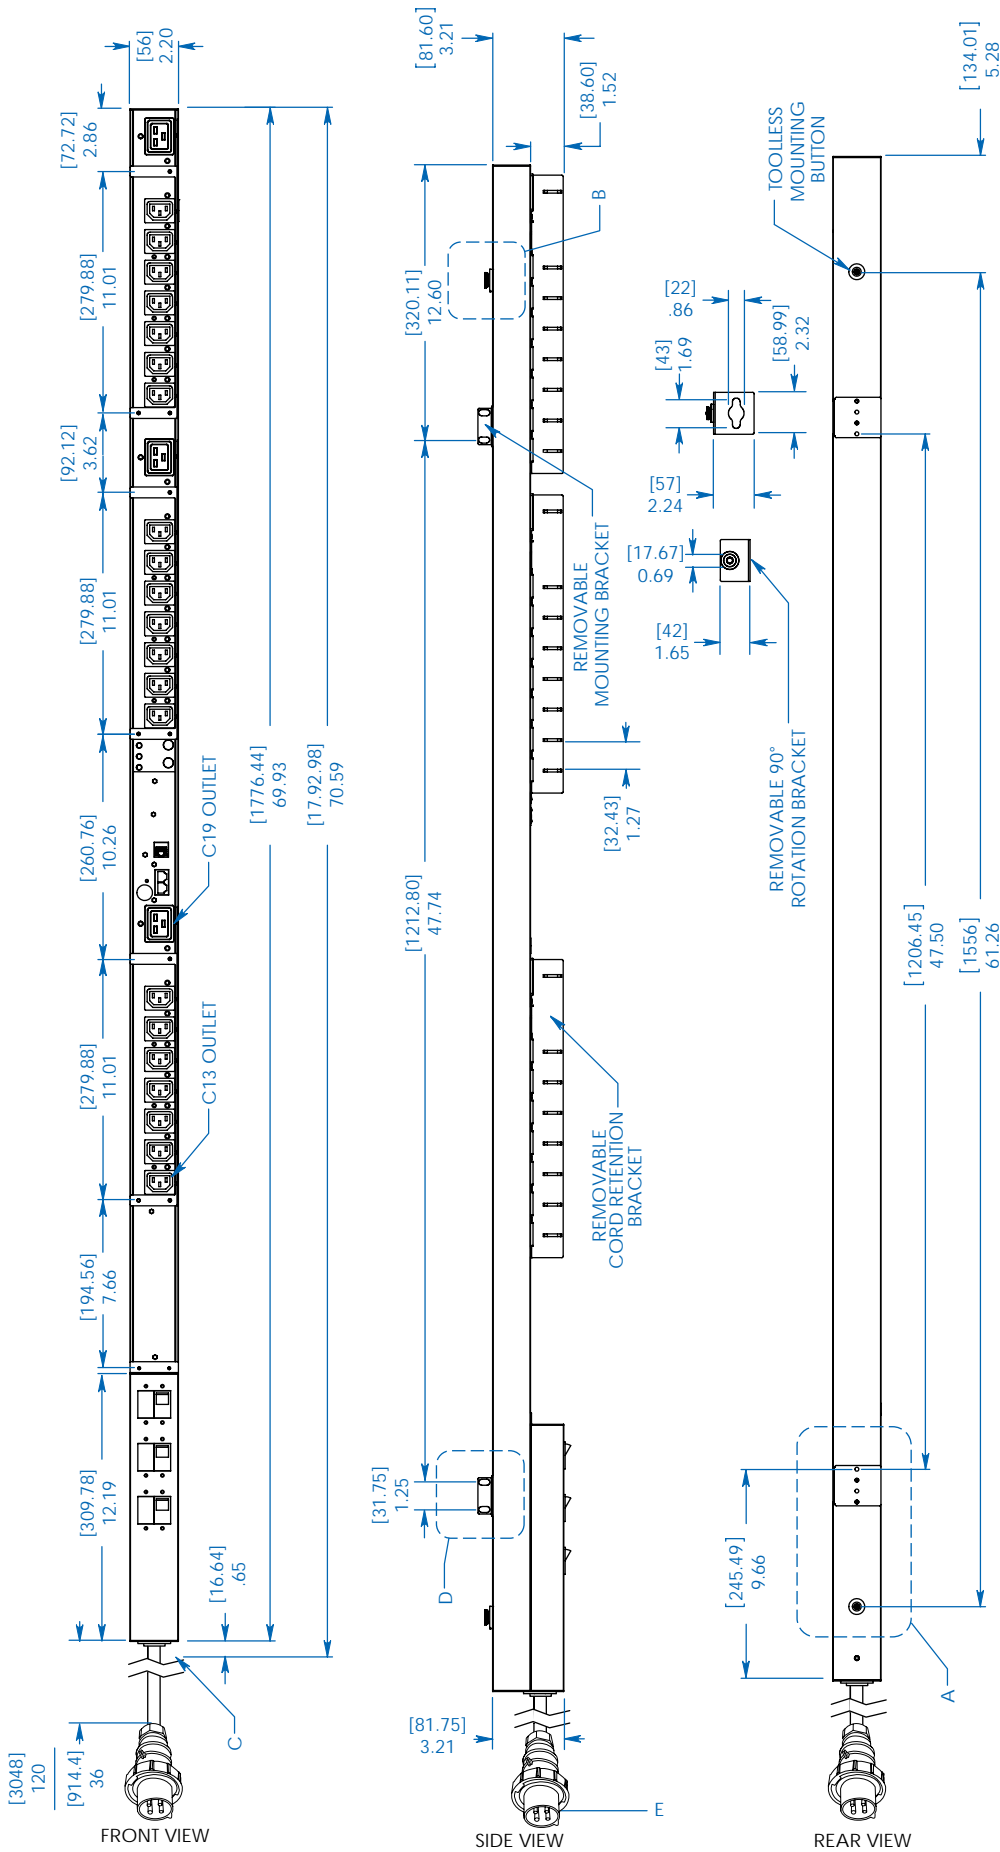

MODELS:
PDU3VSR3G30,
PDU3VSR10G30

1111 W. 35th Street
Chicago, IL 60609 USA
773.869.1234

www.tripplite.com

Dimensions: [mm] INCHES

Tripp Lite has a policy of continuous improvement. Specifications are subject to change without notice.