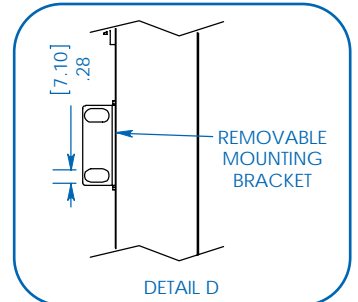

MODELS:
PDU3VSR3G30,
PDU3VSR10G30

1111 W. 35th Street
Chicago, IL 60609 USA
773.869.1234

www.tripplite.com

Dimensions: [mm] INCHES

Tripp Lite has a policy of continuous improvement. Specifications are subject to change without notice.