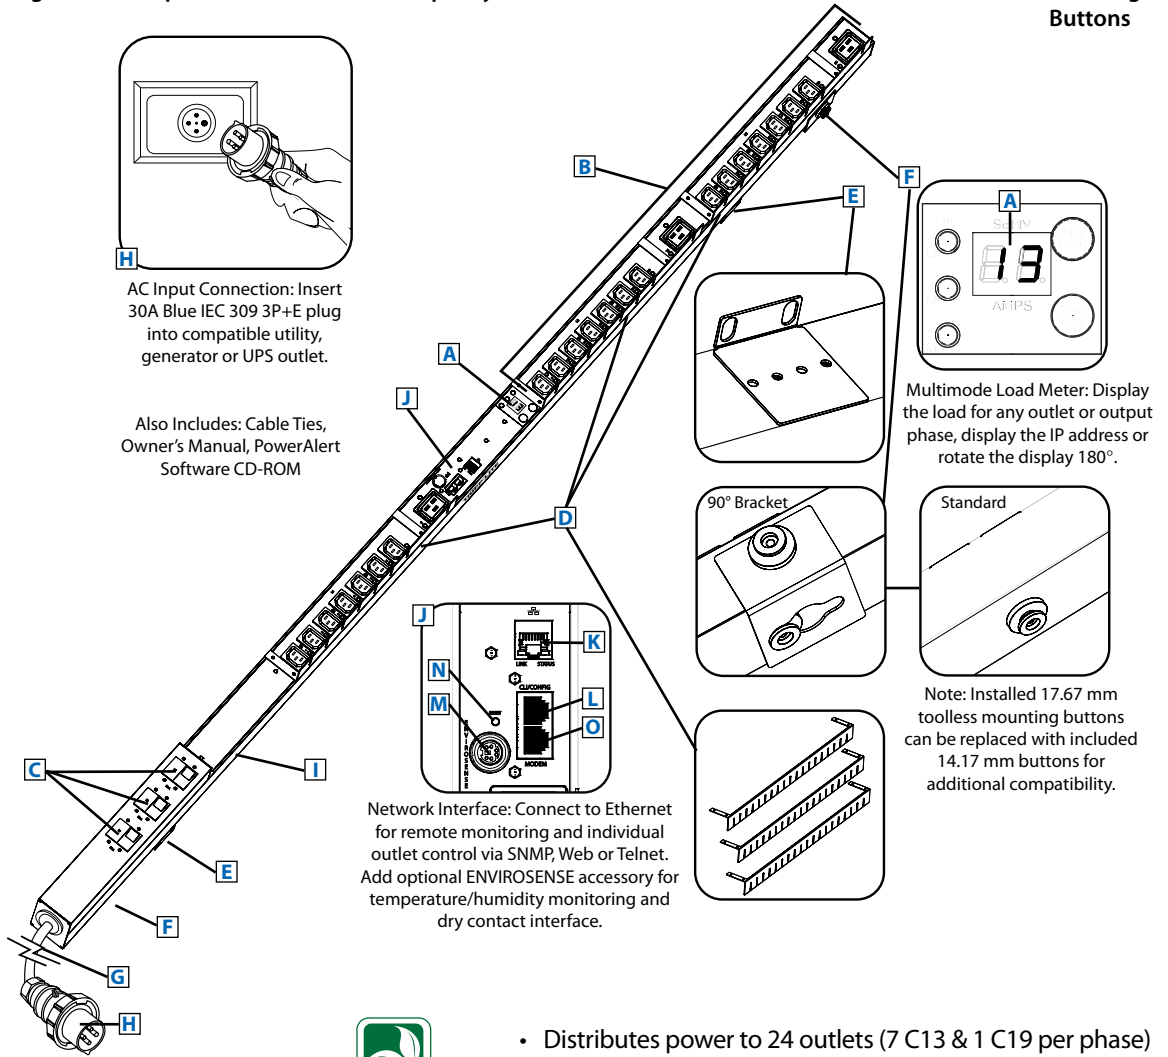

Multimode
Load Meter

Network
Interface

0U
Rackmount

Toolless
Mounting
Buttons

- A** Digital Load Meter
- B** C13 and C19 Outlets with On/Off LEDs
- C** 20A 2-Pole Hydraulic Magnetic Circuit Breakers
- D** Removable Cord Retention Brackets
- E** Removable Mounting Brackets
- F** Toolless Mounting Buttons with Removable 90° Rotation Brackets
- G** PDU3VSR3G30: 3-ft. Input Power Cord
PDU3VSR10G30: 10-ft. Input Power Cord
- H** 30A Blue IEC 309 3P+E Input Plug (IP44)
- I** Durable Metal Case
- J** Network Interface
- K** RJ45 Ethernet Jack
- L** Manual Configuration Port
- M** Environmental Monitoring Port
- N** Network Interface Reset Button
- O** Modem Port (For Future Use)

Specifications

Models	PDU3VSR3G30, PDU3VSR10G30
Voltage	208V (3-Phase Input/Single-Phase Output)
Frequency	50/60Hz
Load Capacity	8.6kW
Input Plug	30A Blue IEC 309 3P+E (IP44 Protection Rating – Splash-Proof)
Input Cord Length	PDU3VSR3G30: 3 ft., PDU3VSR10G30: 10 ft.
Outlets	24 (21 C13 / 3 C19)
Primary Mounting Option	0U (Vertical) Rackmount
Unit Weight & Dimensions	PDU3VSR3G30: 12.4 lbs / 70 x 2.20 x 3.58 in., PDU3VSR10G30: 14.4 lbs / 70 x 2.20 x 3.58 in. <i>See next page for detailed unit measurements.</i>
Certifications	Tested to UL 60950-1 (US & Canada), NOM (Mexico), FCC Class A, IP44 Protection Rating (Plug)

Tripp Lite has a policy of continuous improvement. Specifications are subject to change without notice.

- Distributes power to 24 outlets (7 C13 & 1 C19 per phase)
- Remote monitoring and control via SNMP, Web or Telnet
- Displays load for **any outlet or output phase** in real time
- Perfect for rackmount server, network and telecom applications

www.tripplite.com

Dimensions: [mm] INCHES

Tripp Lite has a policy of continuous improvement. Specifications are subject to change without notice.