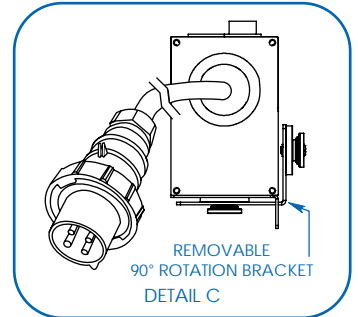

MODELS:
PDU3VSR3G30,
PDU3VSR10G30

1111 W. 35th Street
Chicago, IL 60609 USA
773.869.1234

www.tripplite.com

Dimensions: [mm] INCHES

Tripp Lite has a policy of continuous improvement. Specifications are subject to change without notice.