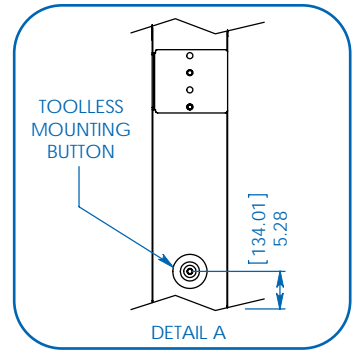

MODELS:
PDU3VSR3G30,
PDU3VSR10G30

1111 W. 35th Street
Chicago, IL 60609 USA
773.869.1234

www.tripplite.com

Dimensions: [mm] INCHES

Tripp Lite has a policy of continuous improvement. Specifications are subject to change without notice.