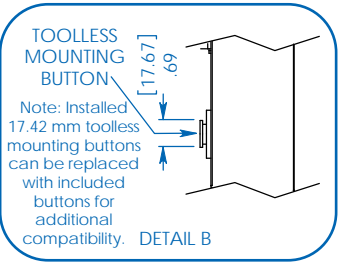

Tripp Lite has a policy of continuous improvement. Specifications are subject to change without notice.

- Distributes power to 48 outlets (12 C13, 2 C19 and 2 5-15/20R per phase)
- Displays input current for each phase in real time
- Perfect for rackmount server, network and telecom applications

**SEE NEXT PAGE FOR DETAILED UNIT MEASUREMENTS**

1111 W. 35th Street  
Chicago, IL 60609 USA  
773.869.1234  
www.tripplite.com

Dimensions: [mm] INCHES

Tripp Lite has a policy of continuous improvement. Specifications are subject to change without notice.