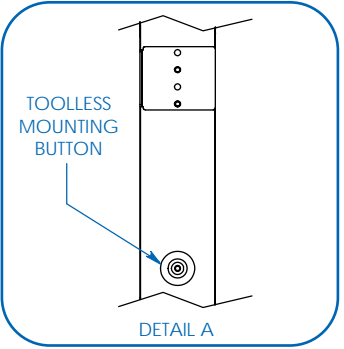

Tripp Lite has a policy of continuous improvement. Specifications are subject to change without notice.

- Distributes power to 48 outlets (12 C13, 2 C19 and 2 5-15/20R per phase)
- Displays input current for each phase in real time
- Perfect for rackmount server, network and telecom applications

**SEE NEXT PAGE FOR DETAILED UNIT MEASUREMENTS**

1111 W. 35th Street  
Chicago, IL 60609 USA  
773.869.1234  
www.tripplite.com

Dimensions: [mm] INCHES

Tripp Lite has a policy of continuous improvement. Specifications are subject to change without notice.