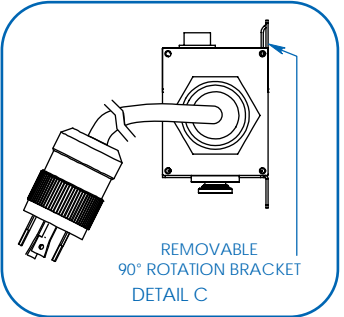

Tripp Lite has a policy of continuous improvement. Specifications are subject to change without notice.

- Distributes power to 48 outlets (12 C13, 2 C19 and 2 5-15/20R per phase)
- Displays input current for each phase in real time
- Perfect for rackmount server, network and telecom applications

**SEE NEXT PAGE FOR DETAILED UNIT MEASUREMENTS**

1111 W. 35th Street  
Chicago, IL 60609 USA  
773.869.1234  
www.tripplite.com

Dimensions: [mm] INCHES

Tripp Lite has a policy of continuous improvement. Specifications are subject to change without notice.