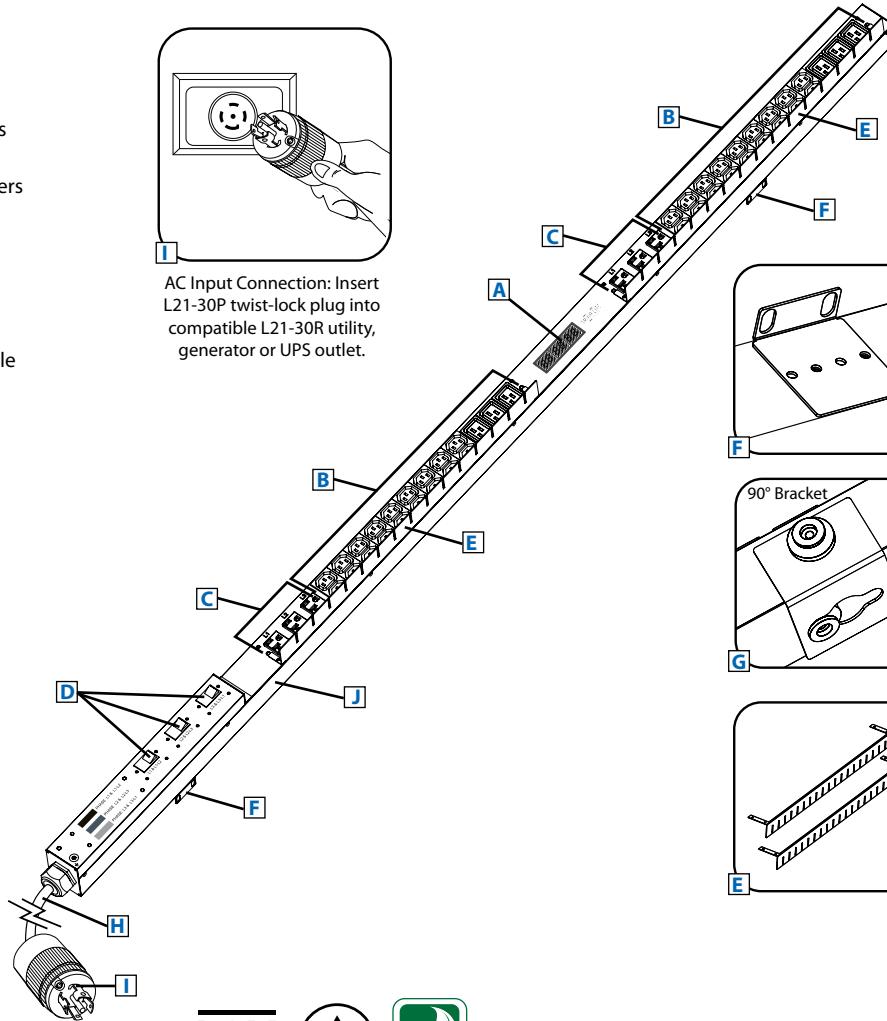

**Toolless  
Mounting  
Buttons**

- A** Digital Load Meter
- B** C13 and C19 Outlets
- C** NEMA 5-15/20R Outlets
- D** 20A 2-Pole Hydraulic Magnetic Circuit Breakers
- E** Removable Cord Retention Brackets
- F** Removable Mounting Brackets
- G** Toolless Mounting Buttons with Removable 90° Rotation Brackets
- H** 6-ft. Input Power Cord
- I** L21-30P Twist-Lock Input Plug
- J** Durable Metal Case

Also Includes: Cable Ties, Owner's Manual

AC Input Connection: Insert L21-30P twist-lock plug into compatible L21-30R utility, generator or UPS outlet.

Digital Load Meter: The input current per phase is displayed separately for easy reference.

Note: Installed 17.67 mm toolless mounting buttons can be replaced with included 14.17 mm buttons for additional compatibility.

**SEE NEXT PAGE FOR DETAILED UNIT MEASUREMENTS**

1111 W. 35th Street  
Chicago, IL 60609 USA  
773.869.1234  
www.tripplite.com

Dimensions: [mm] INCHES

Tripp Lite has a policy of continuous improvement. Specifications are subject to change without notice.