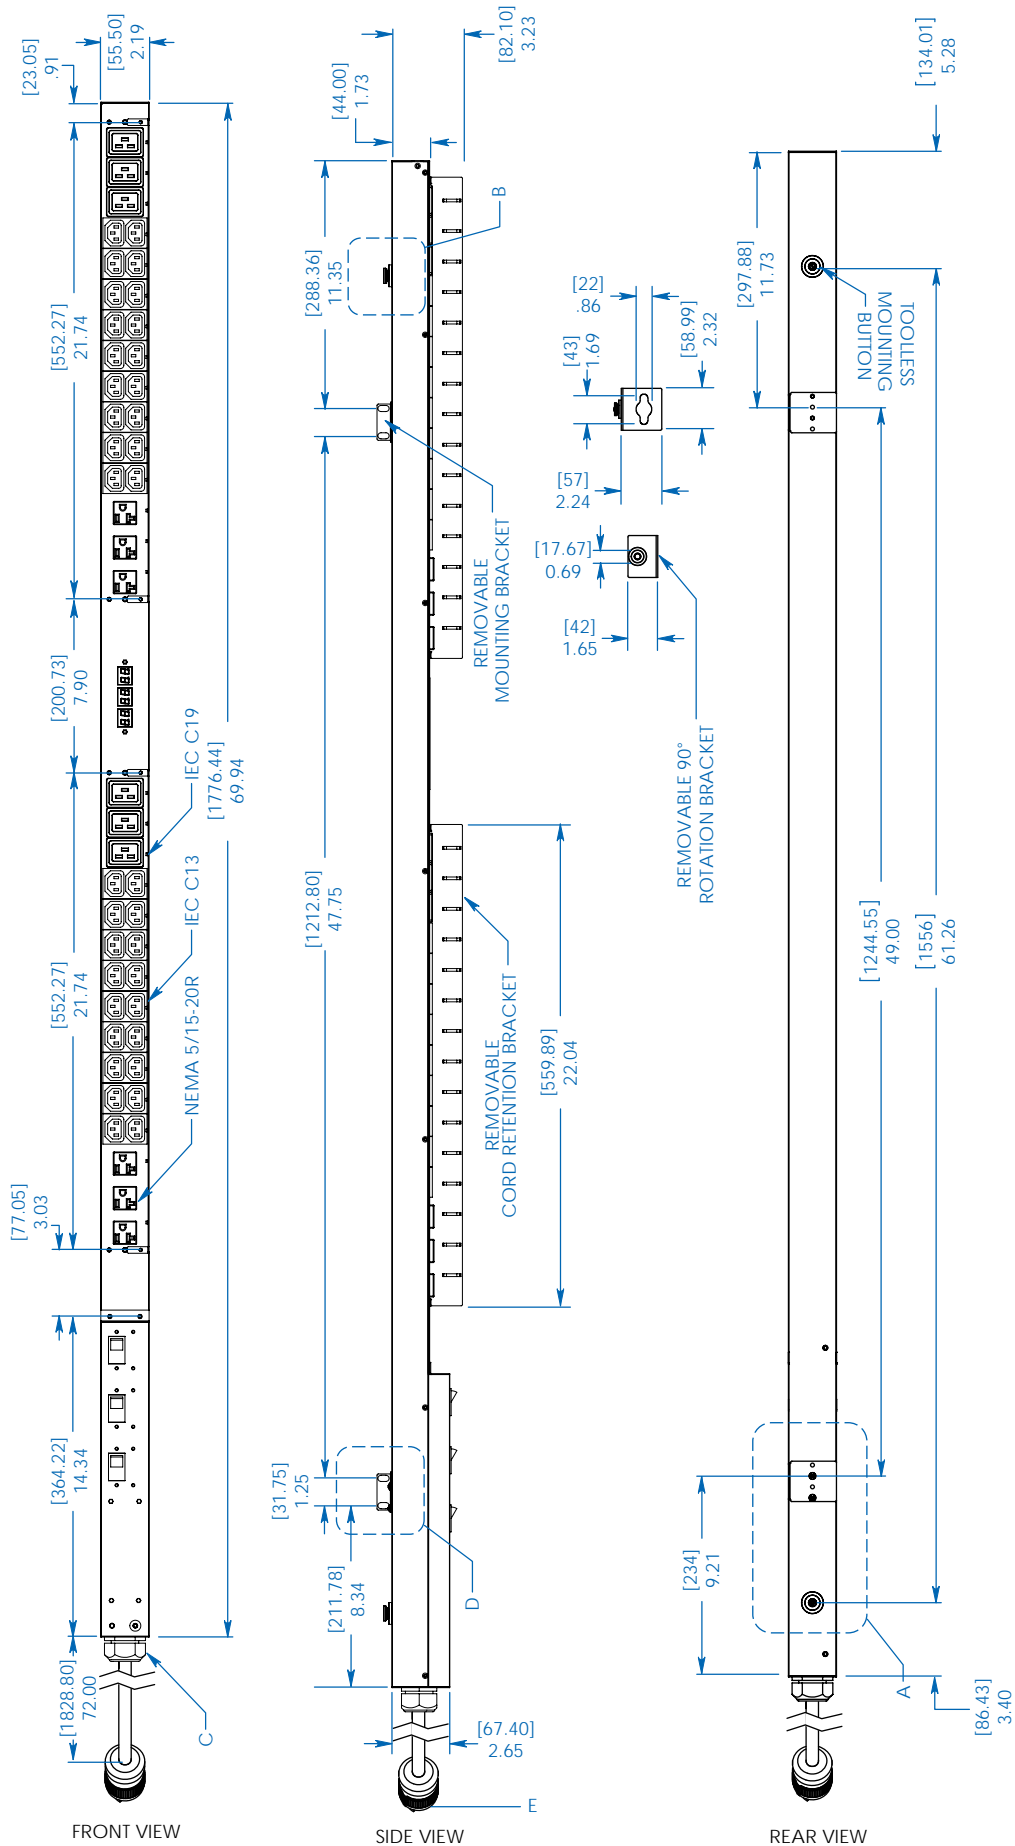

Also Includes: Cable Ties, Owner's Manual

AC Input Connection: Insert L21-30P twist-lock plug into compatible L21-30R utility, generator or UPS outlet.

Digital Load Meter: The input current per phase is displayed separately for easy reference.

Note: Installed 17.67 mm toolless mounting buttons can be replaced with included 14.17 mm buttons for additional compatibility.

Tripp Lite has a policy of continuous improvement. Specifications are subject to change without notice.

- Distributes power to 48 outlets (12 C13, 2 C19 and 2 5-15/20R per phase)
- Displays input current for each phase in real time
- Perfect for rackmount server, network and telecom applications

**SEE NEXT PAGE FOR DETAILED UNIT MEASUREMENTS**

1111 W. 35th Street  
Chicago, IL 60609 USA  
773.869.1234  
www.tripplite.com

Dimensions: [mm] INCHES

Tripp Lite has a policy of continuous improvement. Specifications are subject to change without notice.