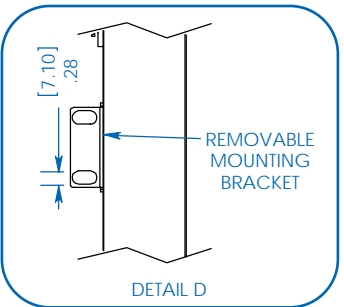

Tripp Lite has a policy of continuous improvement. Specifications are subject to change without notice.

- Distributes power to 48 outlets (12 C13, 2 C19 and 2 5-15/20R per phase)
- Displays input current for each phase in real time
- Perfect for rackmount server, network and telecom applications

**SEE NEXT PAGE FOR DETAILED UNIT MEASUREMENTS**

1111 W. 35th Street  
Chicago, IL 60609 USA  
773.869.1234  
www.tripplite.com

Dimensions: [mm] INCHES

Tripp Lite has a policy of continuous improvement. Specifications are subject to change without notice.