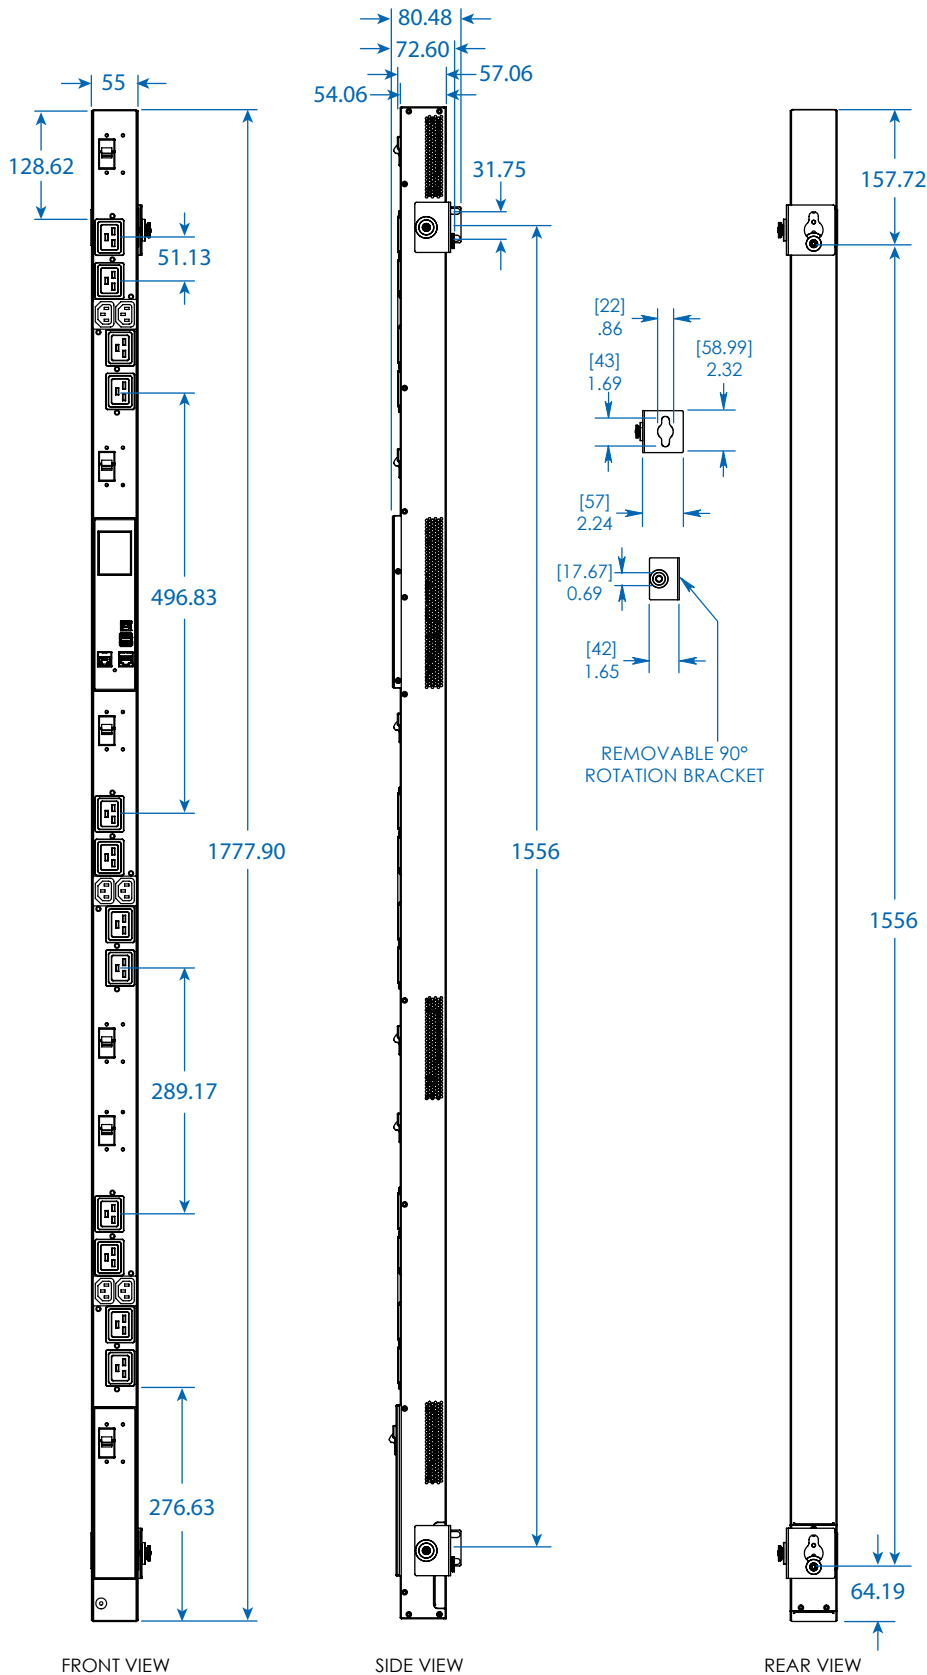

MODEL:

PDU3EVSR6H50A

1111 W. 35th Street
Chicago, IL 60609 USA
773.869.1234
triplite.com

Dimensions: mm

Tripp Lite has a policy of continuous improvement. Specifications are subject to change without notice. Photos and illustrations may differ slightly from actual products.