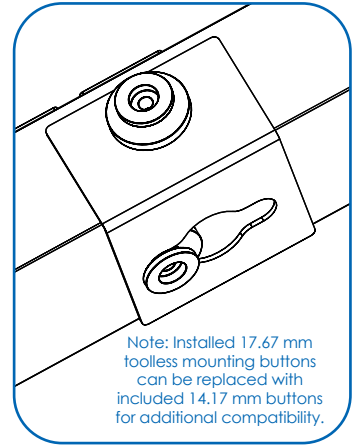

MODEL:

PDU3EVSR6G60A

Dimensions: mm

Tripp Lite has a policy of continuous improvement. Specifications are subject to change without notice. Photos and illustrations may differ slightly from actual products.