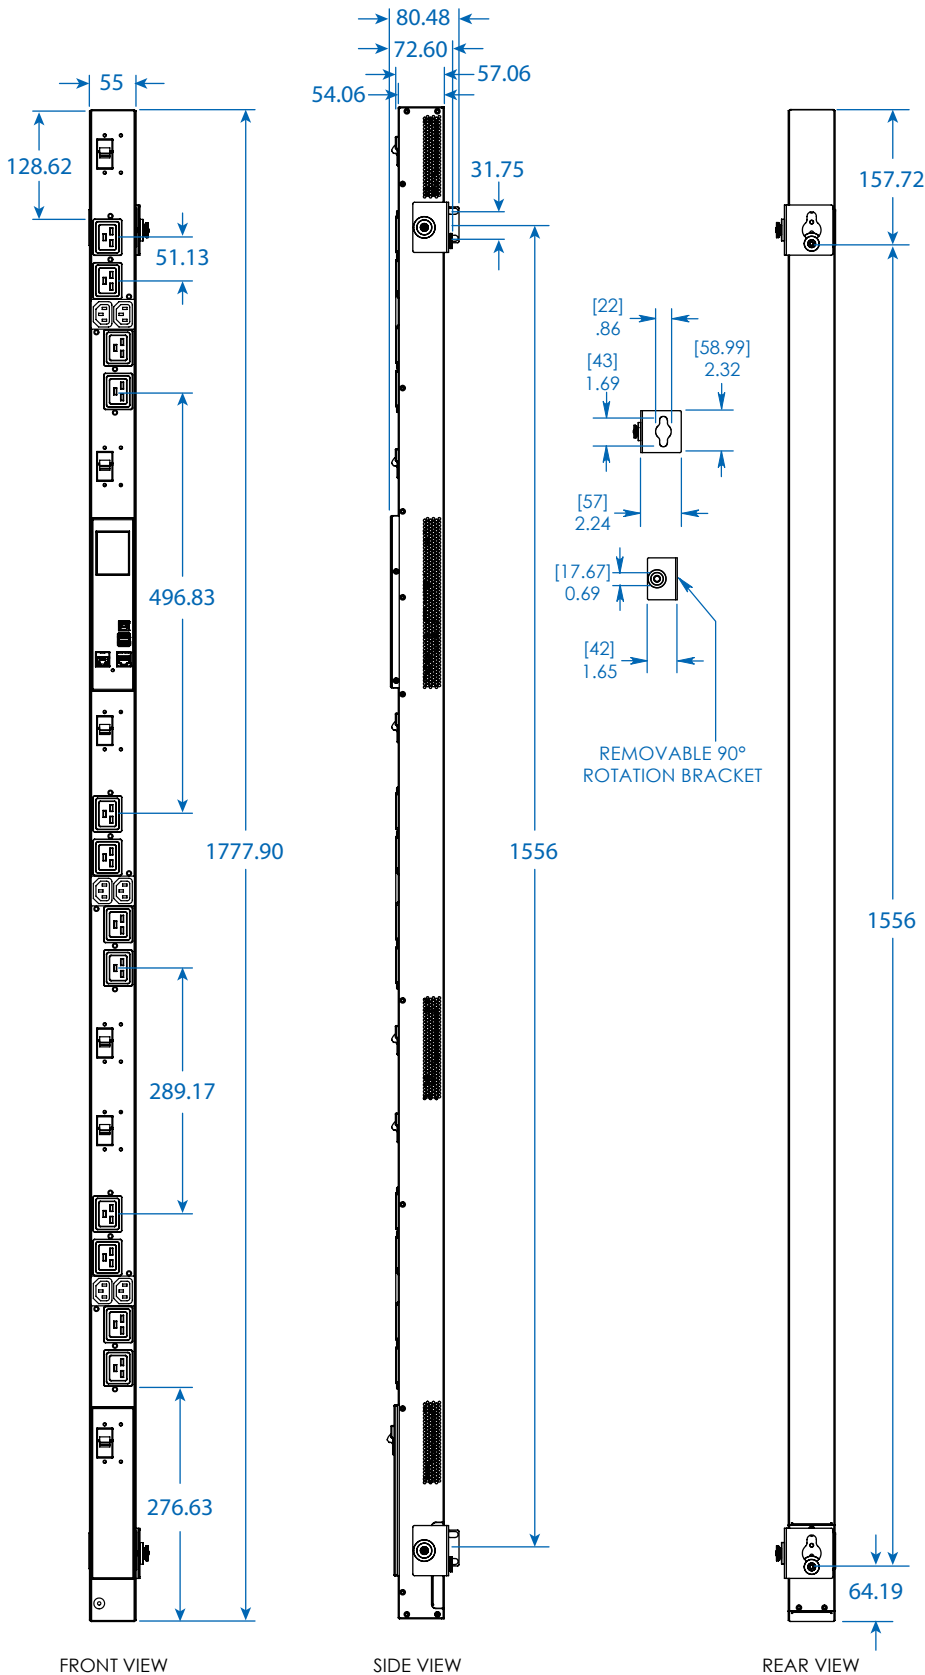

MODEL:

PDU3EVSR6G60A

Dimensions: mm

Tripp Lite has a policy of continuous improvement. Specifications are subject to change without notice. Photos and illustrations may differ slightly from actual products.