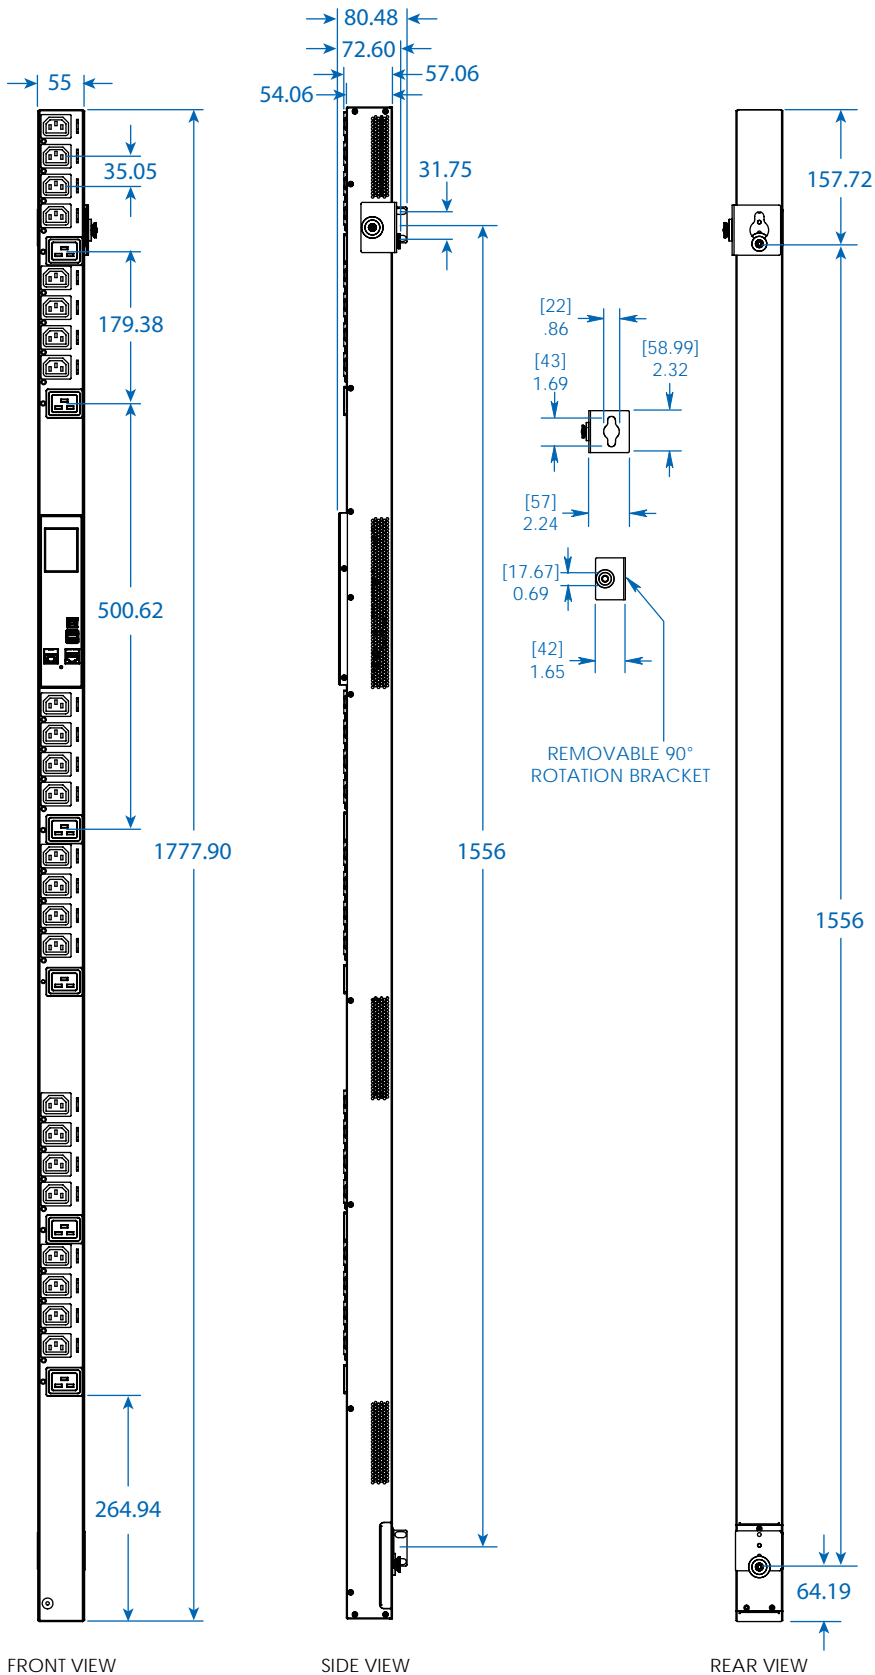

MODEL:

PDU3EVS6L2120

Dimensions: mm

Tripp Lite has a policy of continuous improvement. Specifications are subject to change without notice. Photos and illustrations may differ slightly from actual products.