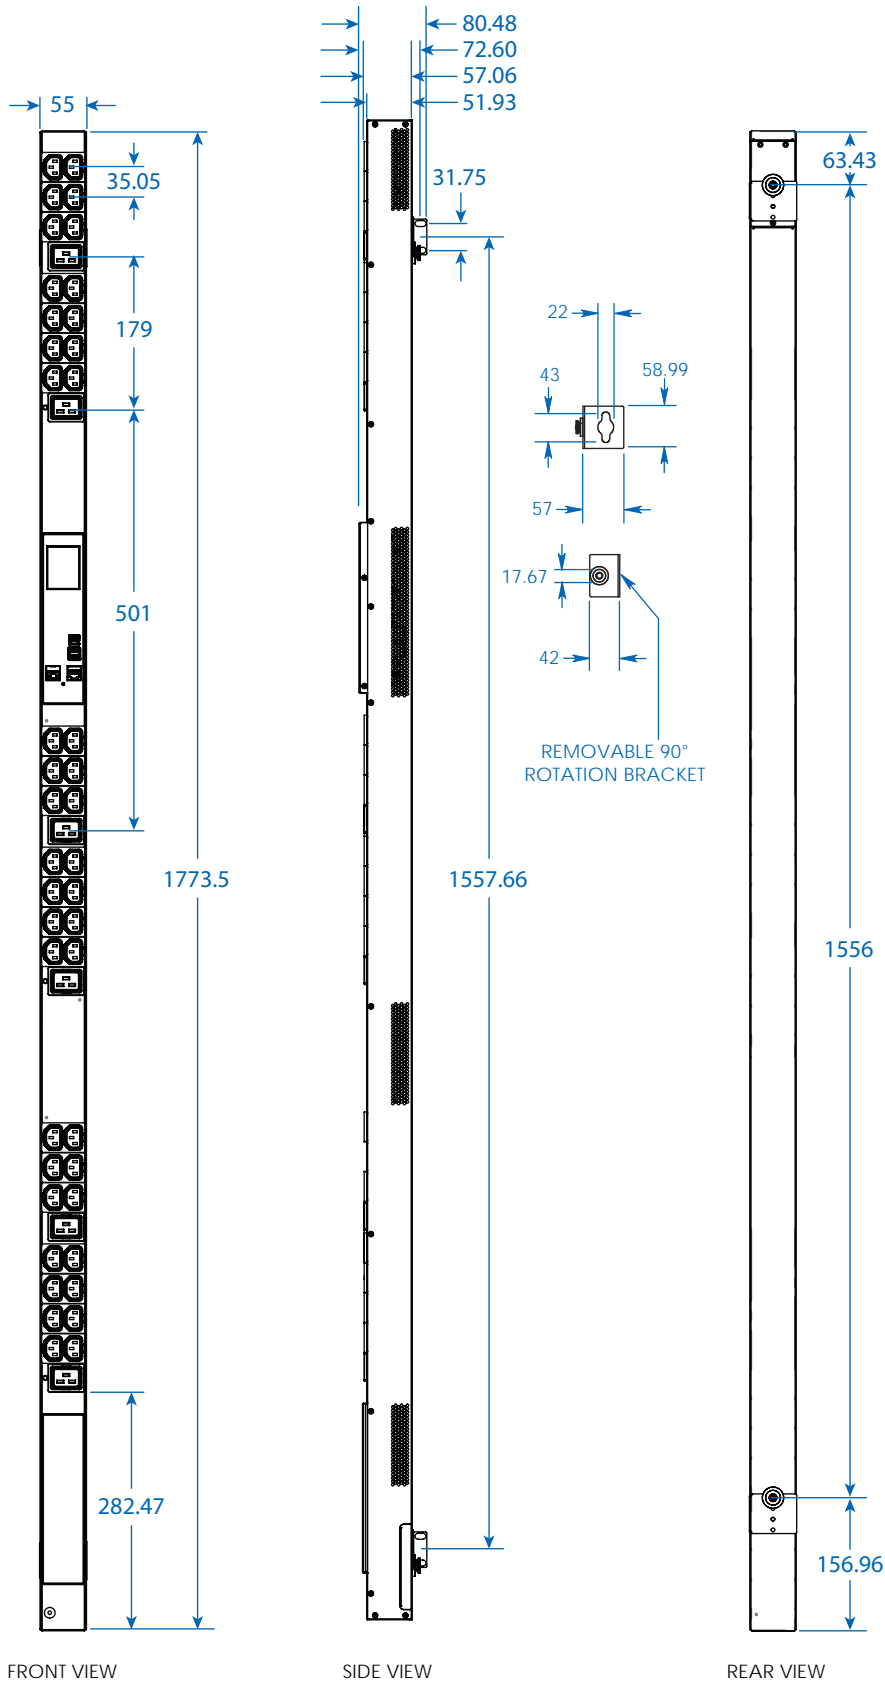

MODEL:

PDU3EVN6L1520

Dimensions: mm

Tripp Lite has a policy of continuous improvement. Specifications are subject to change without notice. Photos and illustrations may differ slightly from actual products.