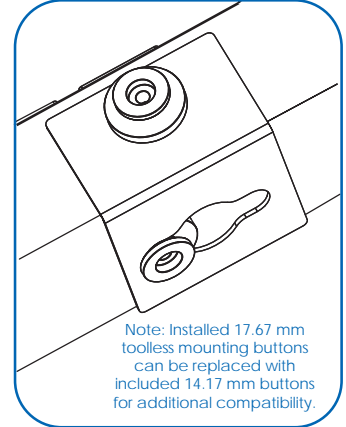

# PDU3EVN6H50BA

Dimensions: mm

Tripp Lite has a policy of continuous improvement. Specifications are subject to change without notice. Photos and illustrations may differ slightly from actual products.

1111 W. 35th Street  
Chicago, IL 60609 USA  
773.869.1234  
triplite.com