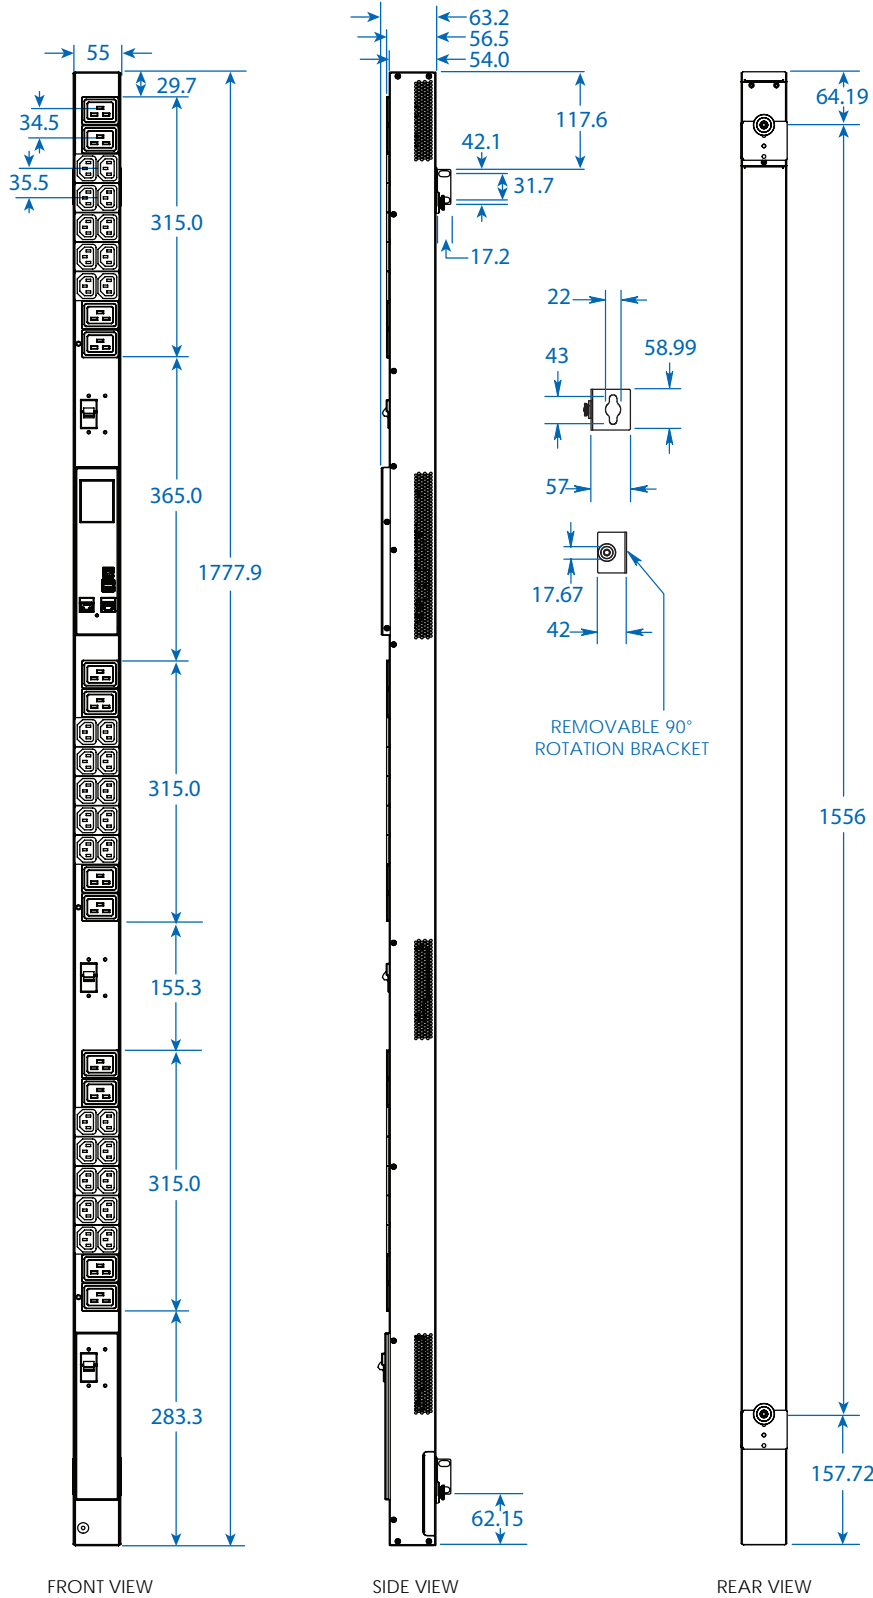

MODEL:

# PDU3EVN6H50BA

Dimensions: mm

Tripp Lite has a policy of continuous improvement. Specifications are subject to change without notice. Photos and illustrations may differ slightly from actual products.

1111 W. 35th Street  
Chicago, IL 60609 USA  
773.869.1234  
triplite.com