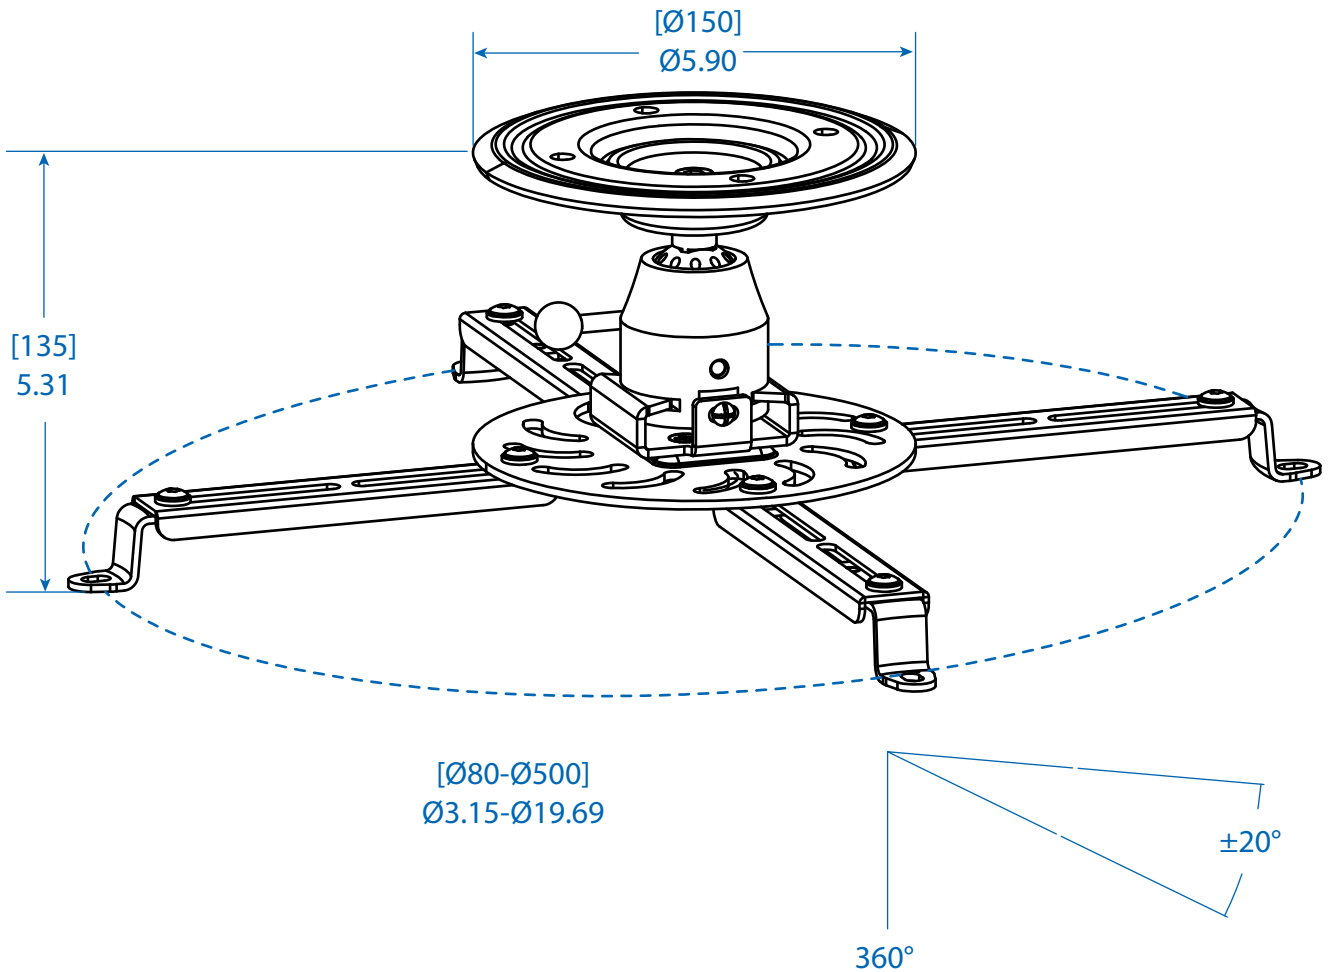

MODEL:

# DUNVPJT

Dimensions: [mm] INCHES

Tripp Lite has a policy of continuous improvement. Specifications are subject to change without notice.

1111 W. 35th Street  
Chicago, IL 60609 USA  
773.869.1234  
[www.tripplite.com](http://www.tripplite.com)