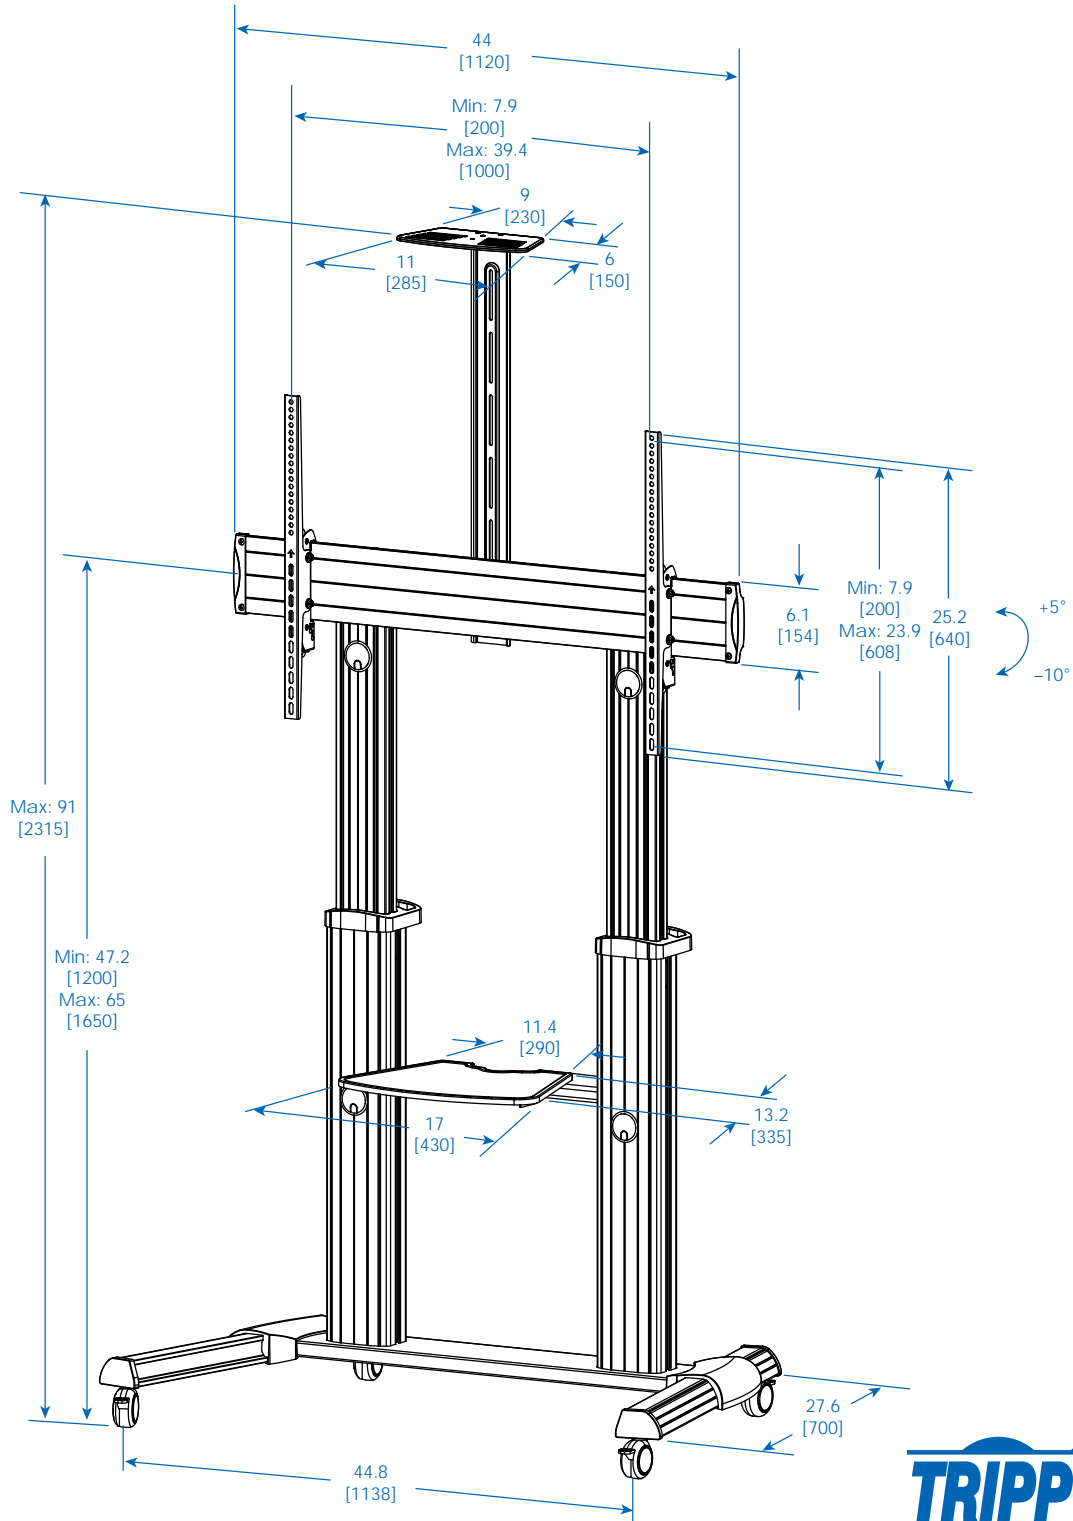

MODEL:

DMCS60100XX

Heavy-Duty Mobile Flat-Panel Floor Stand for 60" - 100" Displays

Dimensions: INCHES [mm]

Tripp Lite has a policy of continuous improvement. Specifications are subject to change without notice.