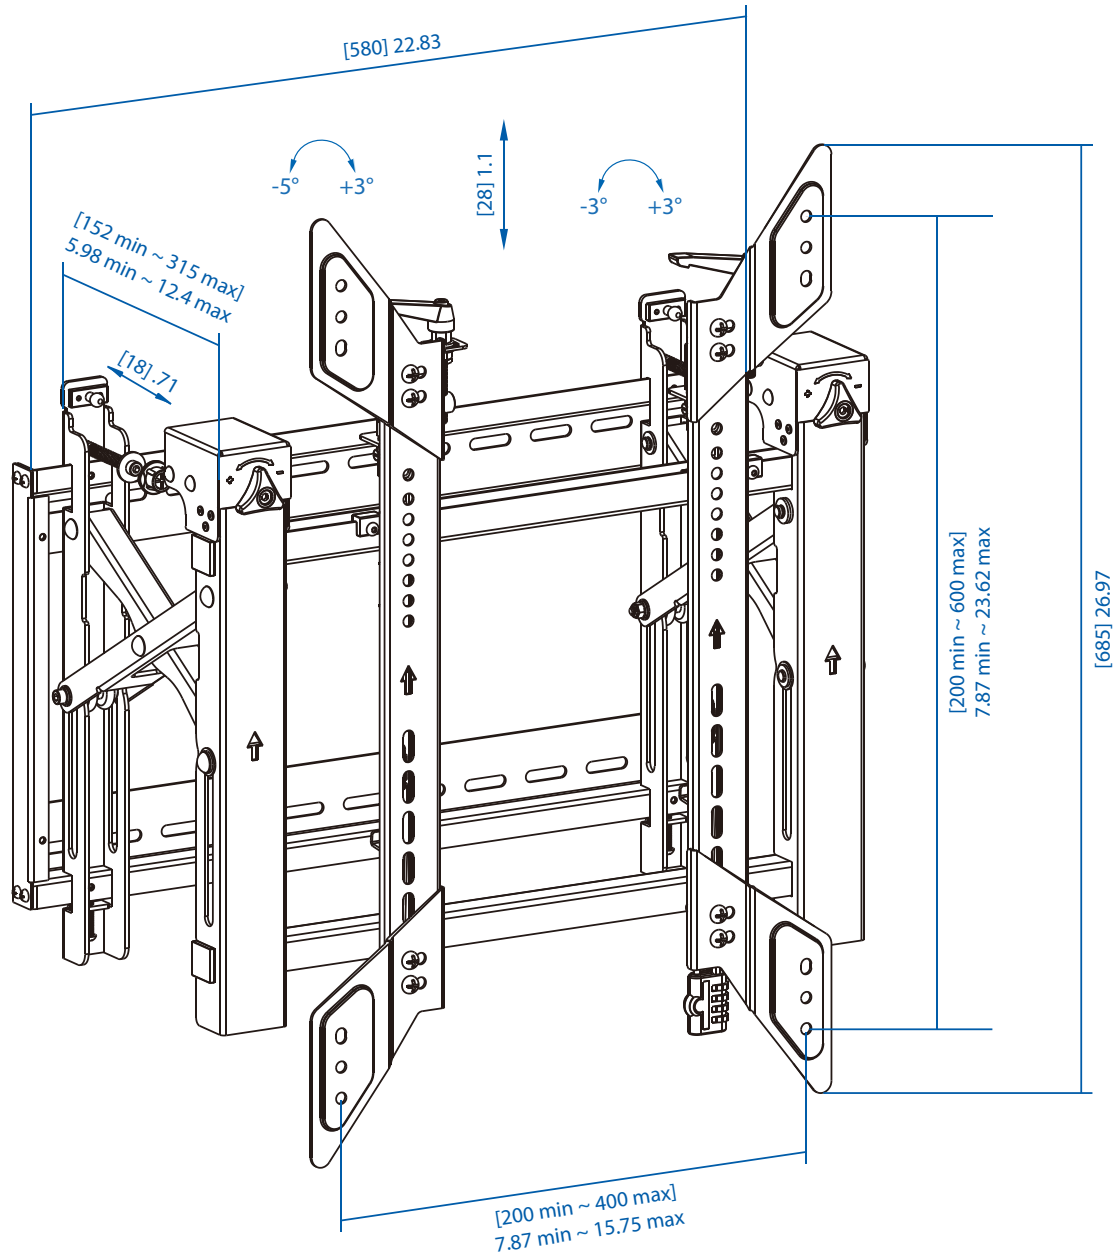

MODEL:

DWMSCP4570VW

Pop-Out Security Wall Mount for 45" to 70" Displays

Dimensions: [mm] inches

We have a policy of continuous improvement. Specifications are subject to change without notice. Photos and illustrations may differ slightly from actual products.